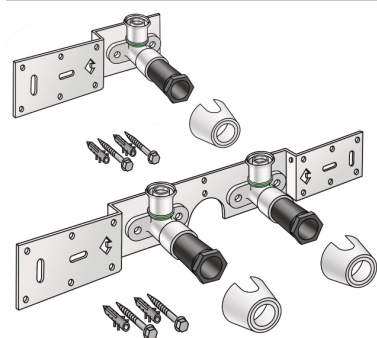

## SMX485Z STEELOX zeta connection set 20x1/2" 8-10cm

57292D02

### Areas of application

With SMX480Z zeta value-optimised press-fit wall bracket fitting with female thread 90°, sound-insulated; stopper, metal mount, plugs and fastening elements  
DO NOT screw in any threaded pipes and cast iron fittings!

## Article information

port 1	Gas female thread, cylindrical (BSPP)
execution	Double bridge