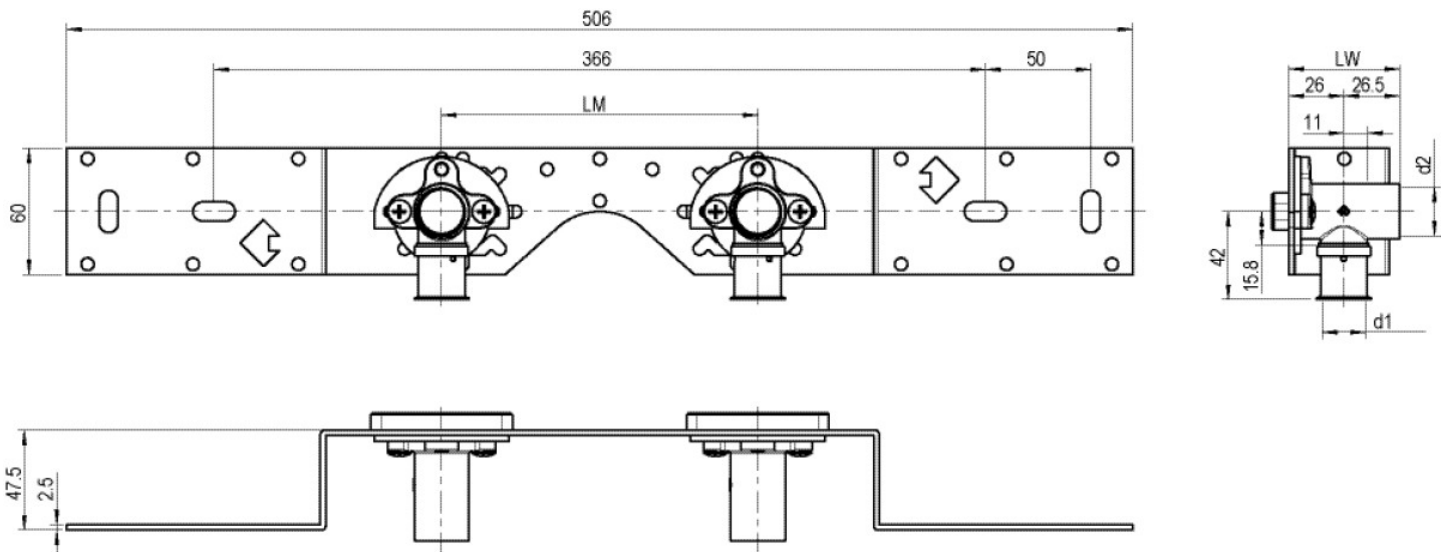

### Areas of application

With SMX480Z zeta value-optimised press-fit wall bracket fitting with female thread 90°, sound-insulated; stopper, metal mount, plugs and fastening elements  
DO NOT screw in any threaded pipes and cast iron fittings!

## Product information

VPE1	1,00 KT1
VPE2	15,00 KT2
weight	0,913 KGM
text	STEELOX zeta connection set
INTRNR	74122000
code	SMX485Z

Art. No	label	d1 mm
57292D02	20x1/2" 8-10cm	20

**KE KELIT GmbH**

A 4020 Linz, Ignaz-Mayer-Straße 17, Austria, Europe