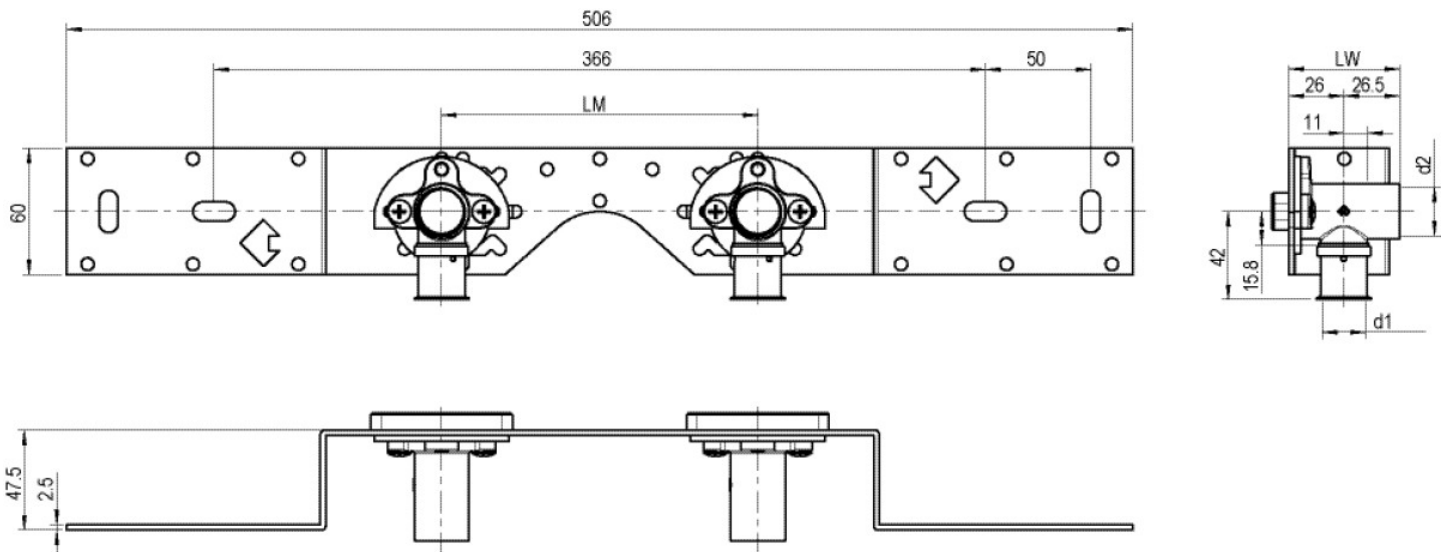

### Areas of application

With SMX480Z zeta value-optimised press-fit wall bracket fitting with female thread 90°, sound-insulated; stopper, metal mount, plugs and fastening elements  
DO NOT screw in any threaded pipes and cast iron fittings!

## Product information

VPE1	1,00 KT1
VPE2	15,00 KT2
weight	0,939 KGM
text	STEELOX zeta connection set
INTRNR	74122000
code	SMX485Z

Art. No	label	d1 mm
57296D02	20x1/2" 15cm	20

**KE KELIT GmbH**

A 4020 Linz, Ignaz-Mayer-Straße 17, Austria, Europe