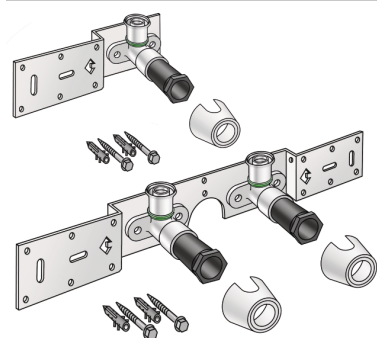

## SMX485Z STEELOX zeta connection set 20x1/2" 15cm

57296D02

### Areas of application

With SMX480Z zeta value-optimised press-fit wall bracket fitting with female thread 90°, sound-insulated; stopper, metal mount, plugs and fastening elements  
DO NOT screw in any threaded pipes and cast iron fittings!

## Article information

port 1	Gas female thread, cylindrical (BSPP)
execution	Double bridge