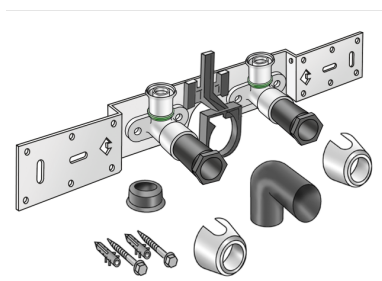

# STEELOX

SMX485SB STEELOX connection set with siphon elbow 16x1/2" 8-10cm

57264B02

## Areas of application

With SMX480 wall bracket fitting elbow 90°, sound-insulated; stopper, metal mount, plugs and fastening elements, incl. elbow for connecting to trap d50mm and galvanised nipple d30  
DO NOT screw in any threaded pipes and cast iron fittings!

## Product information

**VPE1** 1,00 KT1

**VPE2** 15,00 KT2

**weight** 1,065 KGM

**text** ?STEELOX connection set with siphon elbow

**INTRNR** 74122000

**code** SMX485SB

Art. No	label	d1 mm
57264B02	16x1/2" 8-10cm	16