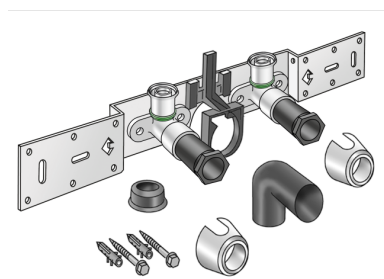

STEELOX

SMX485SB ?STEELOX connection set with siphon elbow 20x1/2" 8-10cm

57264D02

Areas of application

With SMX480 wall bracket fitting elbow 90°, sound-insulated; stopper, metal mount, plugs and fastening elements, incl. elbow for connecting to trap d50mm and galvanised nipple d30
DO NOT screw in any threaded pipes and cast iron fittings!

execution Double bridge

Product information

VPE1 1,00 KT1

VPE2 15,00 KT2

weight 1,088 KGM

text ?STEELOX connection set with siphon elbow

INTRNR 74122000

code SMX485SB