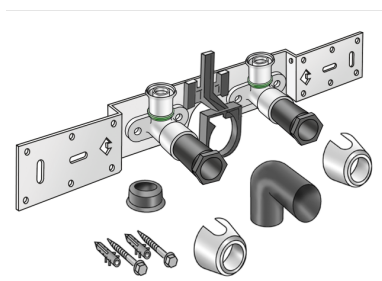

STEELOX

SMX485SB STEELOX connection set with siphon elbow 20x1/2" 15cm

57268D02

Areas of application

With SMX480 wall bracket fitting elbow 90°, sound-insulated; stopper, metal mount, plugs and fastening elements, incl. elbow for connecting to trap d50mm and galvanised nipple d30
DO NOT screw in any threaded pipes and cast iron fittings!

execution Double bridge

Product information

VPE1 1,00 KT1

VPE2 15,00 KT2

weight 1,114 KGM

text ?STEELOX connection set with siphon elbow

INTRNR 74122000

code SMX485SB