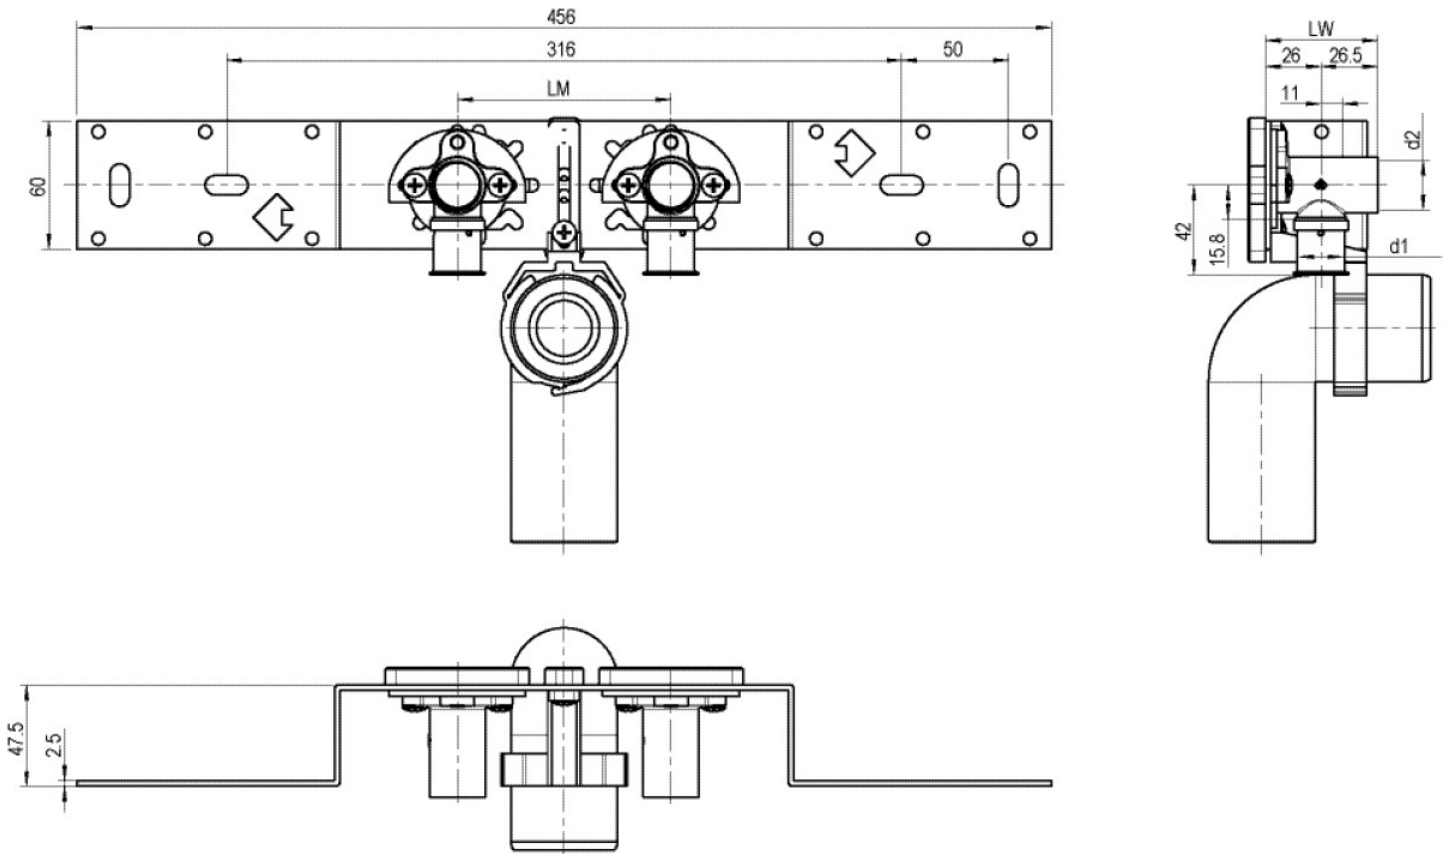

## Article information

**port 1** Gas female thread, cylindrical (BSPP)

**execution** Double bridge

## Product information

**VPE1** 1,00 KT1

**VPE2** 15,00 KT2

**weight** 1,033 KGM

**text** STEELOX zeta connection set with elbow

**INTRNR** 74122000

**code** SMX485SZ

Art. No	label	d1 mm
57294B02	16x1/2" 8-10cm	16