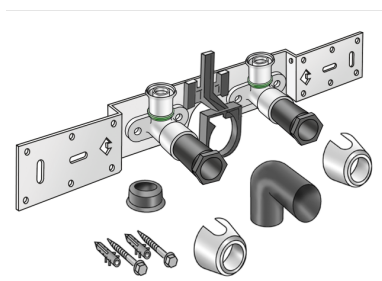

## SMX485SZ STEELOX zeta connection set with elbow 16x1/2" 8-10cm

57294B02

### Areas of application

With SMX480Z zeta value-optimised press-fit wall bracket fitting with female thread 90°, sound-insulated; stopper, metal mount, plugs and fastening elements, incl. elbow for connecting to trap d50mm and galvanised nipple d30

## Article information

**port 1** Gas female thread, cylindrical (BSPP)

**execution** Double bridge

## Product information

**VPE1** 1,00 KT1

**VPE2** 15,00 KT2

**weight** 1,033 KGM

**text** STEELOX zeta connection set with elbow

**INTRNR** 74122000

**code** SMX485SZ

Art. No	label	d1 mm
57294B02	16x1/2" 8-10cm	16