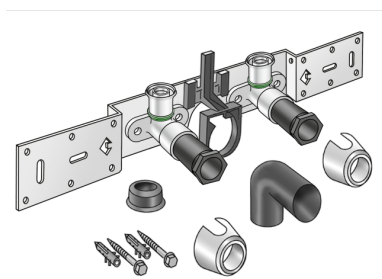

STEELOX

SMX485SZ STEELOX zeta connection set with elbow 20x1/2" 8-10cm

57294D02

Areas of application

With SMX480Z zeta value-optimised press-fit wall bracket fitting with female thread 90°, sound-insulated; stopper, metal mount, plugs and fastening elements, incl. elbow for connecting to trap d50mm and galvanised nipple d30

DO NOT screw in any threaded pipes and cast iron fittings!

Approvals:

Specifications

Article information

port 1 Gas female thread, cylindrical (BSPP)

execution Double bridge

Product information

VPE1 1,00 KT1

VPE2 15,00 KT2

weight 1,054 KGM

text STEELOX zeta connection set with elbow

INTRNR 74122000

code SMX485SZ

Art. No	label	d1 mm
57294D02	20x1/2" 8-10cm	20