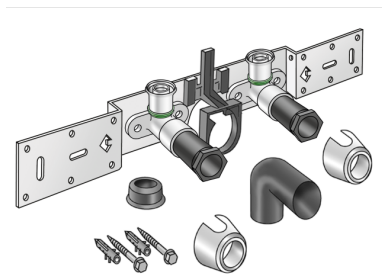

STEELOX

SMX485SZ STEELOX zeta connection set with elbow 20x1/2" 15cm

57298D02

Areas of application

With SMX480Z zeta value-optimised press-fit wall bracket fitting with female thread 90°, sound-insulated; stopper, metal mount, plugs and fastening elements, incl. elbow for connecting to trap d50mm and galvanised nipple d30

DO NOT screw in any threaded pipes and cast iron fittings!

Approvals:

Specifications

Article information

port 1 Gas female thread, cylindrical (BSPP)

execution Double bridge

Product information

VPE1 1,00 KT1

VPE2 15,00 KT2

weight 1,080 KGM

text STEELOX zeta connection set with elbow

INTRNR 74122000

code SMX485SZ

Art. No	label	d1 mm
57298D02	20x1/2" 15cm	20