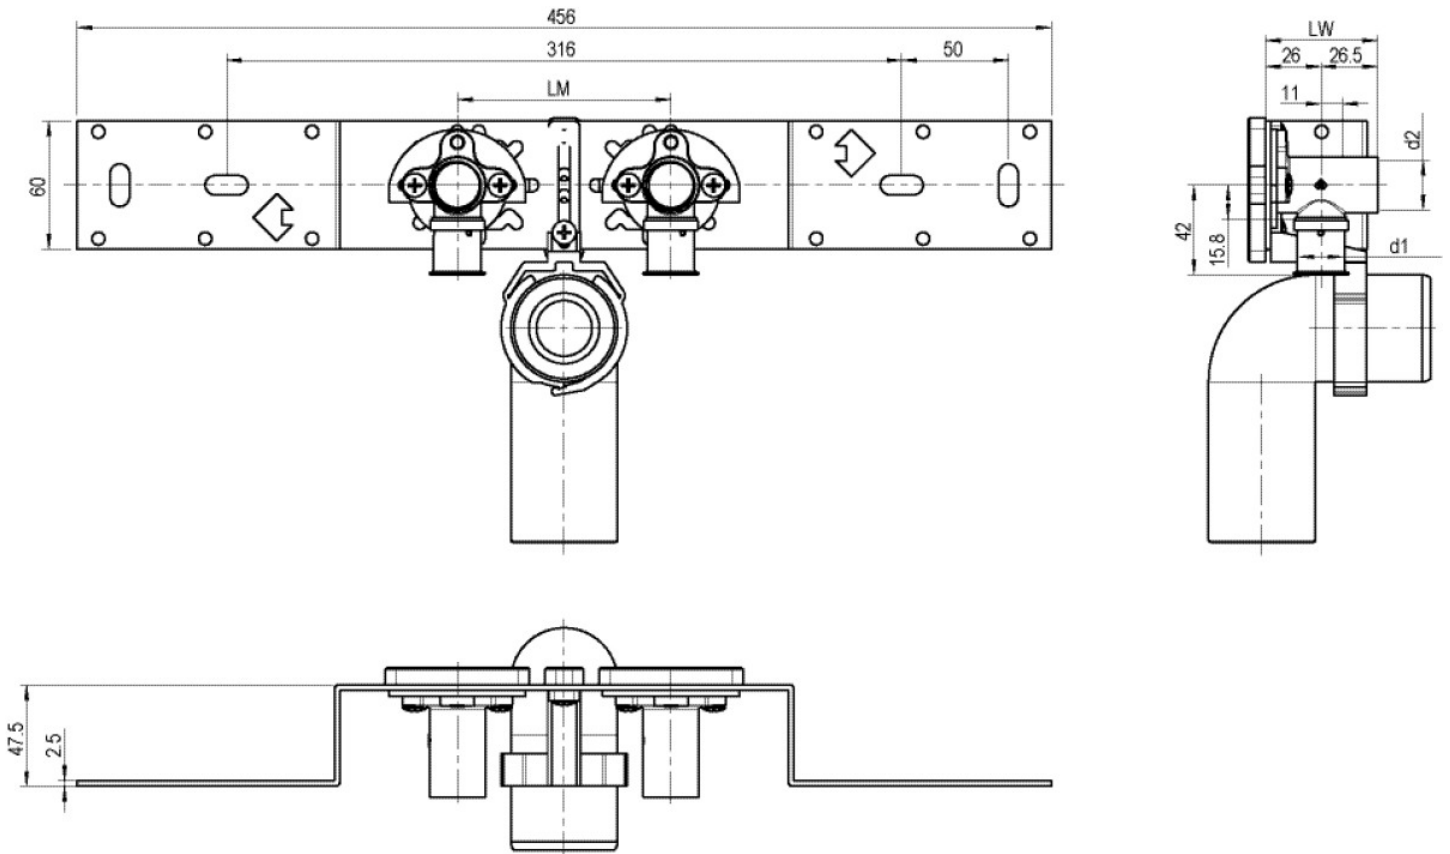

STEELOX

SMX485SZ STEELOX zeta connection set with elbow 20x1/2" 15cm

57298D02

Areas of application

With SMX480Z zeta value-optimised press-fit wall bracket fitting with female thread 90°, sound-insulated; stopper, metal mount, plugs and fastening elements, incl. elbow for connecting to trap d50mm and galvanised nipple d30

DO NOT screw in any threaded pipes and cast iron fittings!

Approvals:

Specifications

Article information

port 1 Gas female thread, cylindrical (BSPP)

execution Double bridge

Product information

VPE1 1,00 KT1

VPE2 15,00 KT2

weight 1,080 KGM

text STEELOX zeta connection set with elbow

INTRNR 74122000

code SMX485SZ

Art. No	label	d1 mm
57298D02	20x1/2" 15cm	20