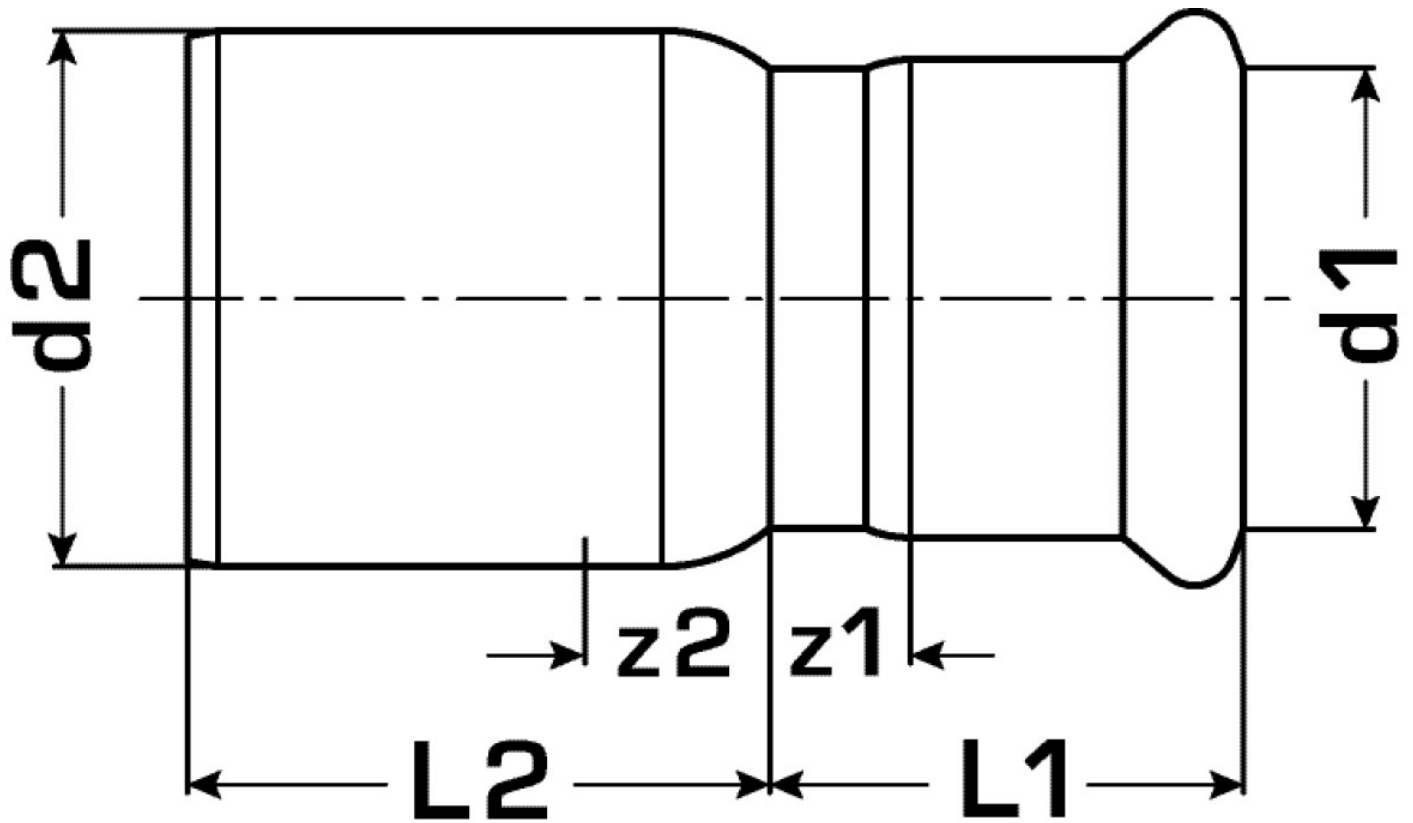

COPPER FIX

COF411 COPPERFIX copper press-fit reduction nipple male/female 18/15

52601CB0

Areas of application

Press-fit reducing nipple f/m straight made of copper, incl. EPDM sealing elements, "leak before pressed"

Press contour: M

Approvals:

Specifications

Article information

port 1	Pressmuffe
port 2	Pressmuffe
execution	1-part
design	gerade
press contour	M

Product information

VPE1	10,00 SA1
VPE2	100,00 KT1
weight	0,012 KGM
text	COPPERFIX copper press-fit reduction nipple male/female
INTRNR	74122000
main material group	COPPERFIX
material group	KUPFER pressfittings
code	COF411

Art. No	label	d1 mm	d2 mm	L1 mm	L2 mm	z1 mm	z2 mm
52601CB0	18/15	15	18	24	23	4	3