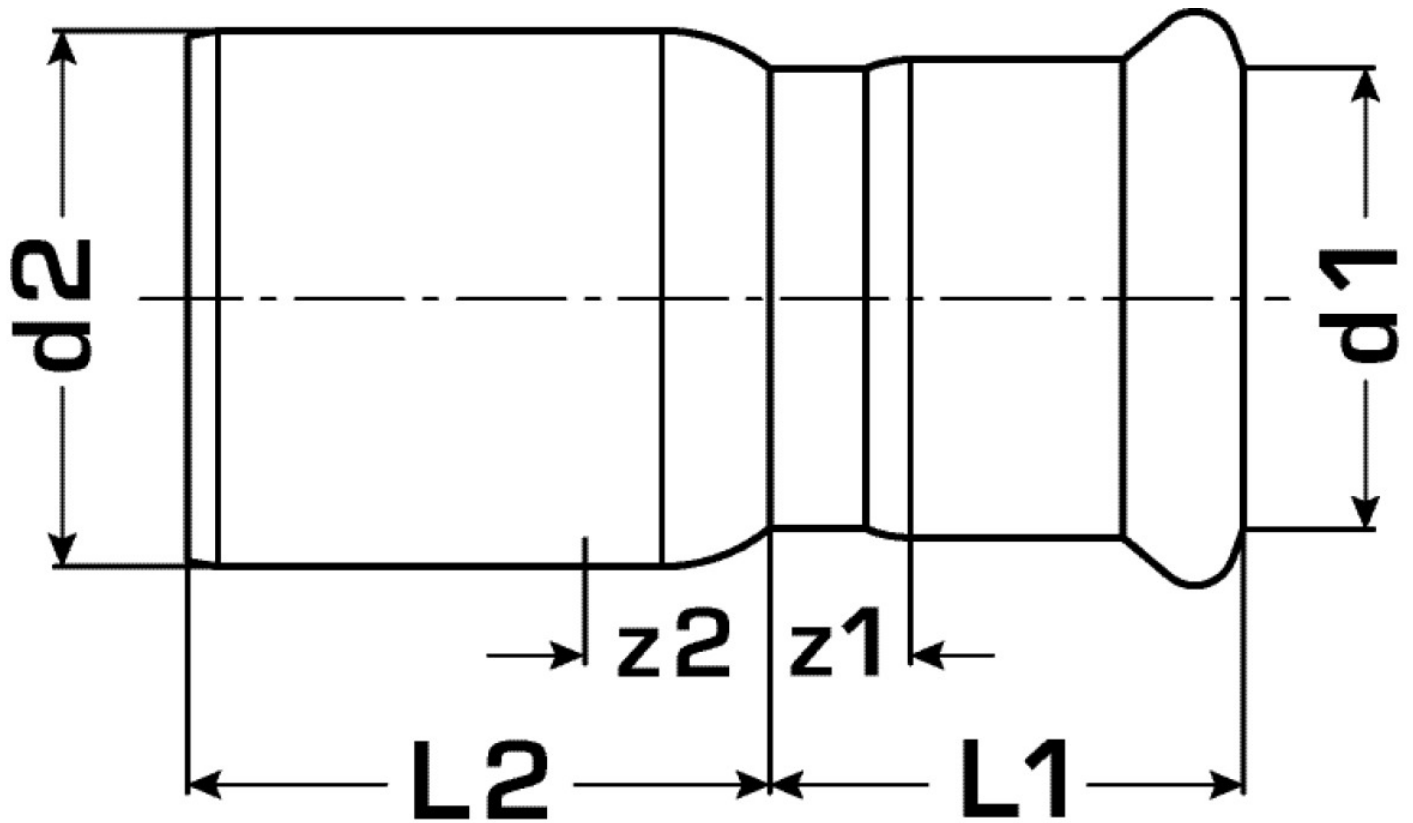

COPPER FIX

COF411 COPPERFIX copper press-fit reduction nipple male/female 22/15

52601DB0

Areas of application

Press-fit reducing nipple f/m straight made of copper, incl. EPDM sealing elements, "leak before pressed"

port 1	Pressmuffe
port 2	Pressmuffe
execution	1-part
design	gerade
press contour	M

Product information

VPE1	10,00 SA1
VPE2	100,00 KT1
weight	0,021 KGM
text	COPPERFIX copper press-fit reduction nipple male/female
INTRNR	74122000
main material group	COPPERFIX
material group	KUPFER pressfittings
code	COF411

Art. No	label	d1 mm	d2 mm	L1 mm	L2 mm	z1 mm	z2 mm
52601DB0	22/15	15	22	24	28	4	7