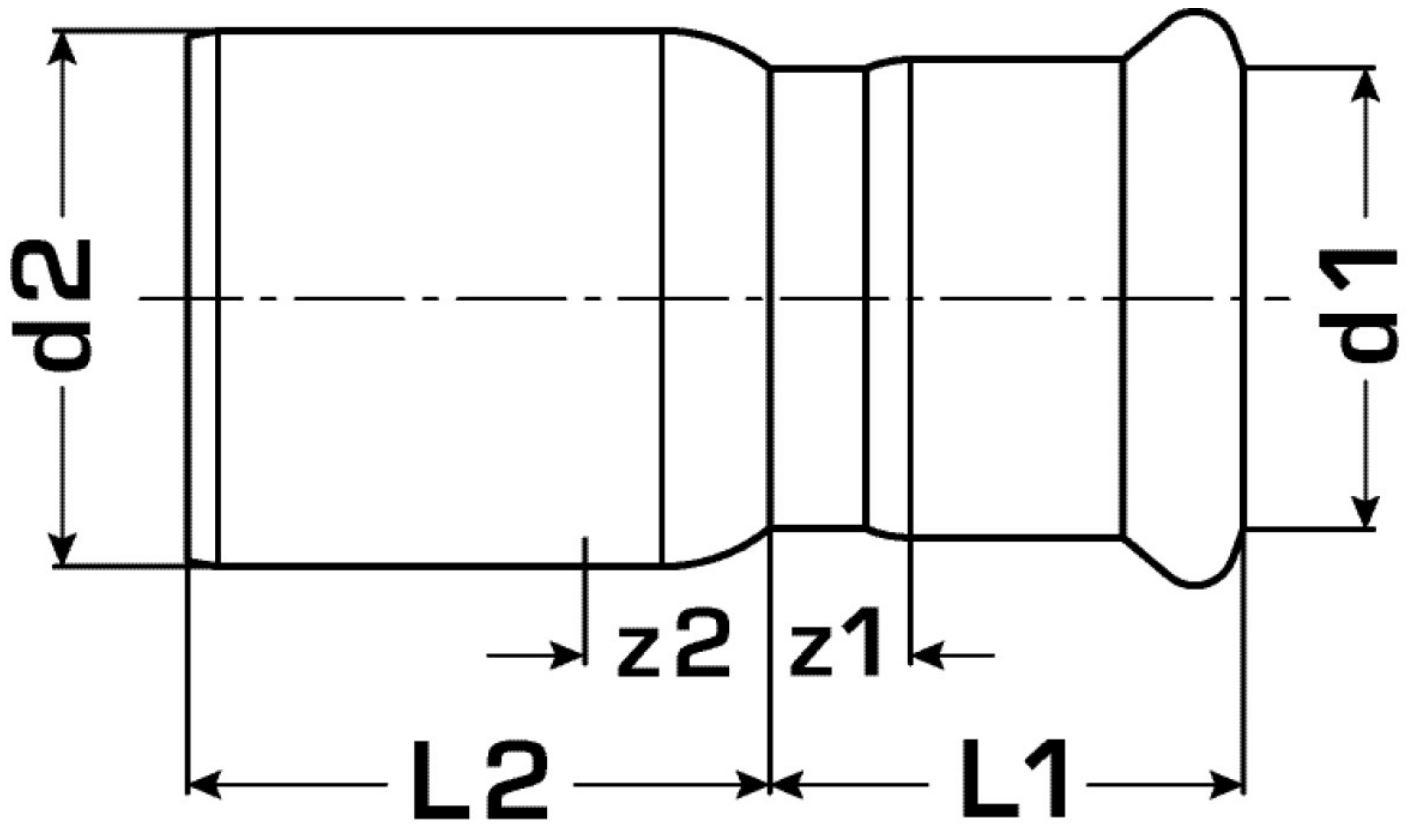

## Areas of application

Press-fit reducing nipple f/m straight made of copper, incl. EPDM sealing elements, "leak before pressed"

Press contour: M

Art. No	label	d1 mm	d2 mm	L1 mm	L2 mm	z1 mm	z2 mm
52601EB0	28/15	15	28	25	37	4	14