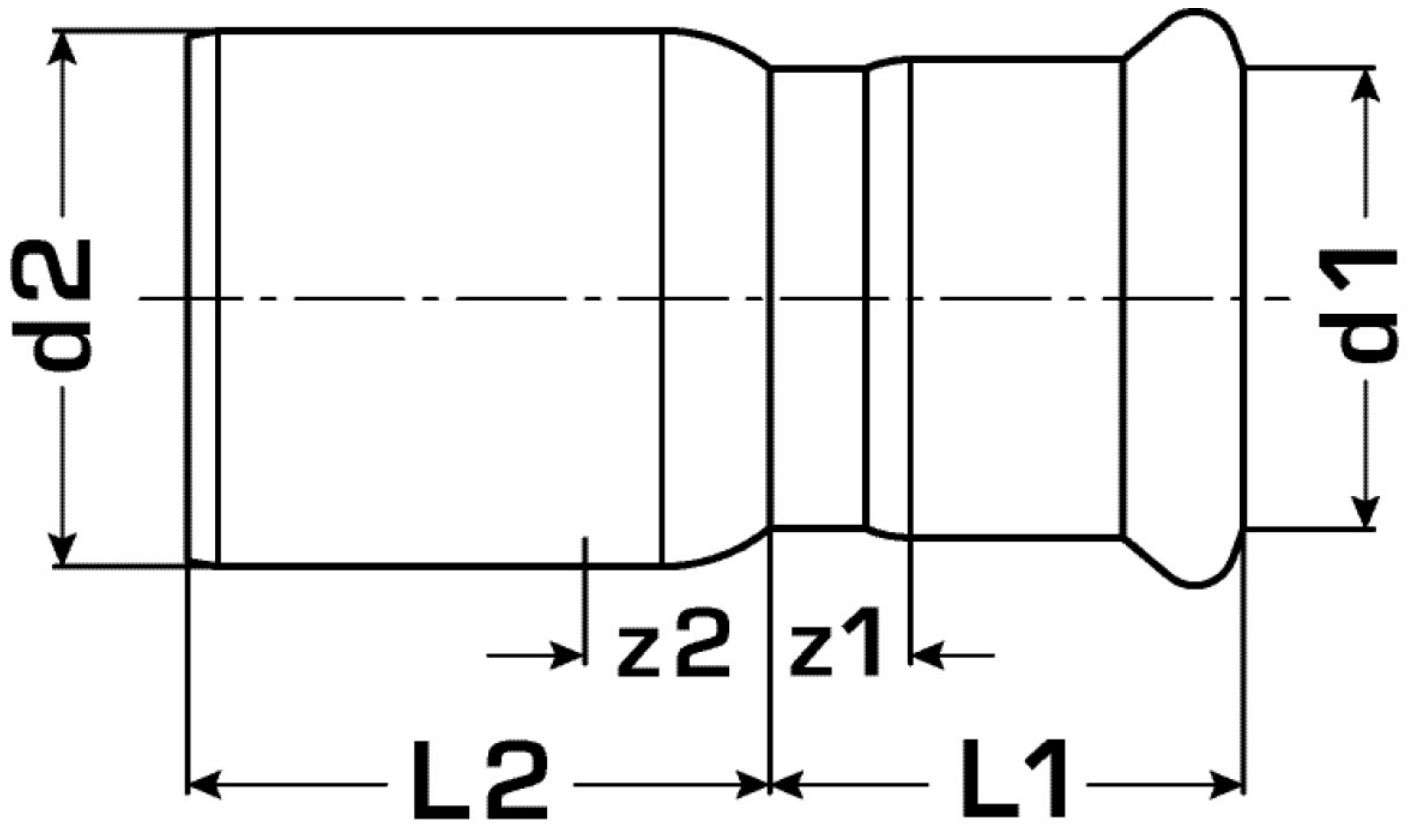

COPPER FIX

COF411 COPPERFIX copper press-fit reduction nipple male/female 35/22

52601FD0

Areas of application

Press-fit reducing nipple f/m straight made of copper, incl. EPDM sealing elements, "leak before pressed"

Press contour: M

Approvals:

Specifications

Article information

port 1	Pressmuffe
port 2	Pressmuffe
execution	1-part
design	gerade
press contour	M

Product information

VPE1	5,00 SA1
VPE2	50,00 KT1
weight	0,088 KGM
text	COPPERFIX copper press-fit reduction nipple male/female
INTRNR	74122000
main material group	COPPERFIX
material group	KUPFER pressfittings
code	COF411

Art. No	label	d1 mm	d2 mm	L1 mm	L2 mm	z1 mm	z2 mm
52601FD0	35/22	22	35	29	39	9	13