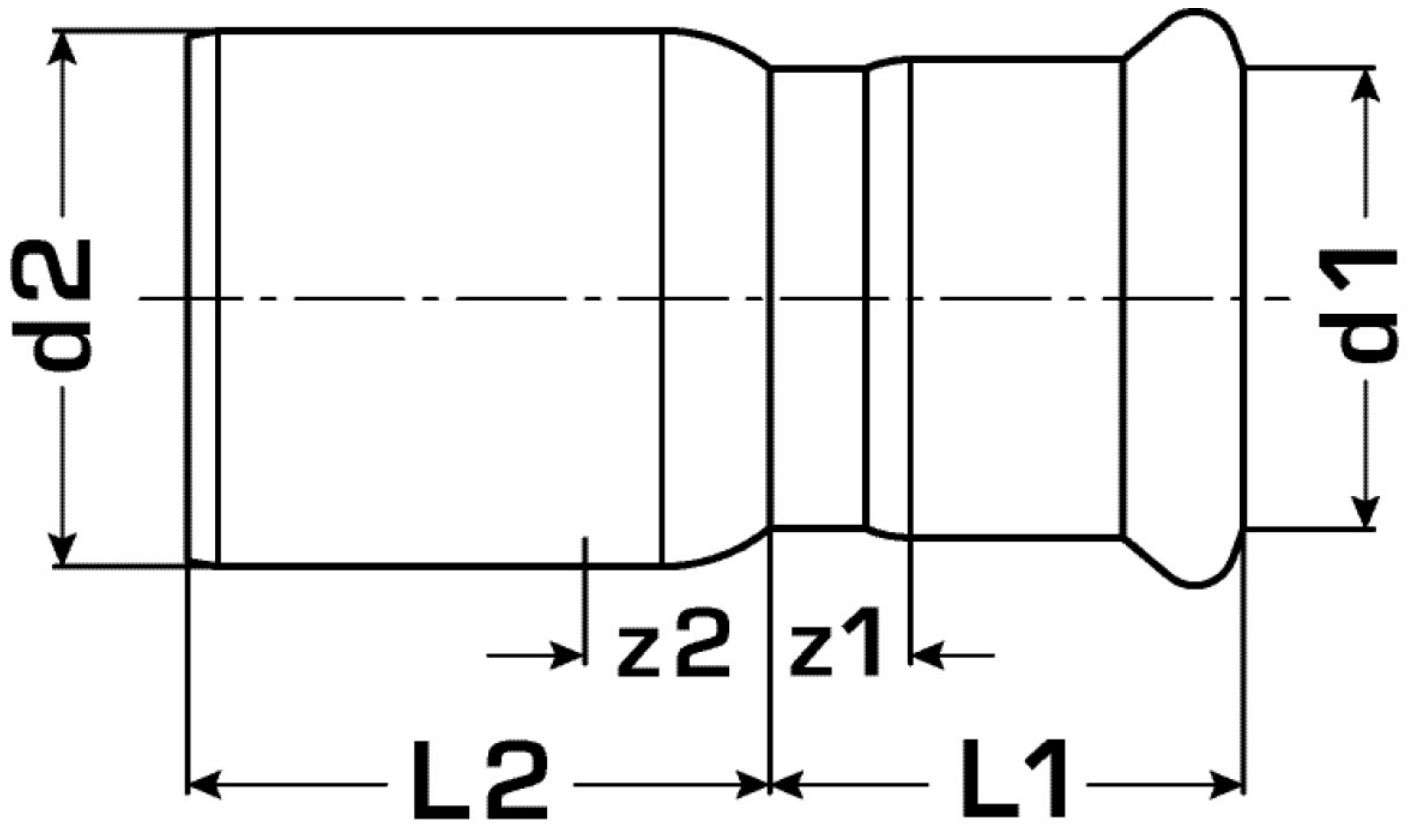

## Areas of application

Press-fit reducing nipple f/m straight made of copper, incl. EPDM sealing elements, "leak before pressed"

Press contour: M

Art. No	label	d1 mm	d2 mm	L1 mm	L2 mm	z1 mm	z2 mm
52601FE0	35/28	28	35	28	35	5	9