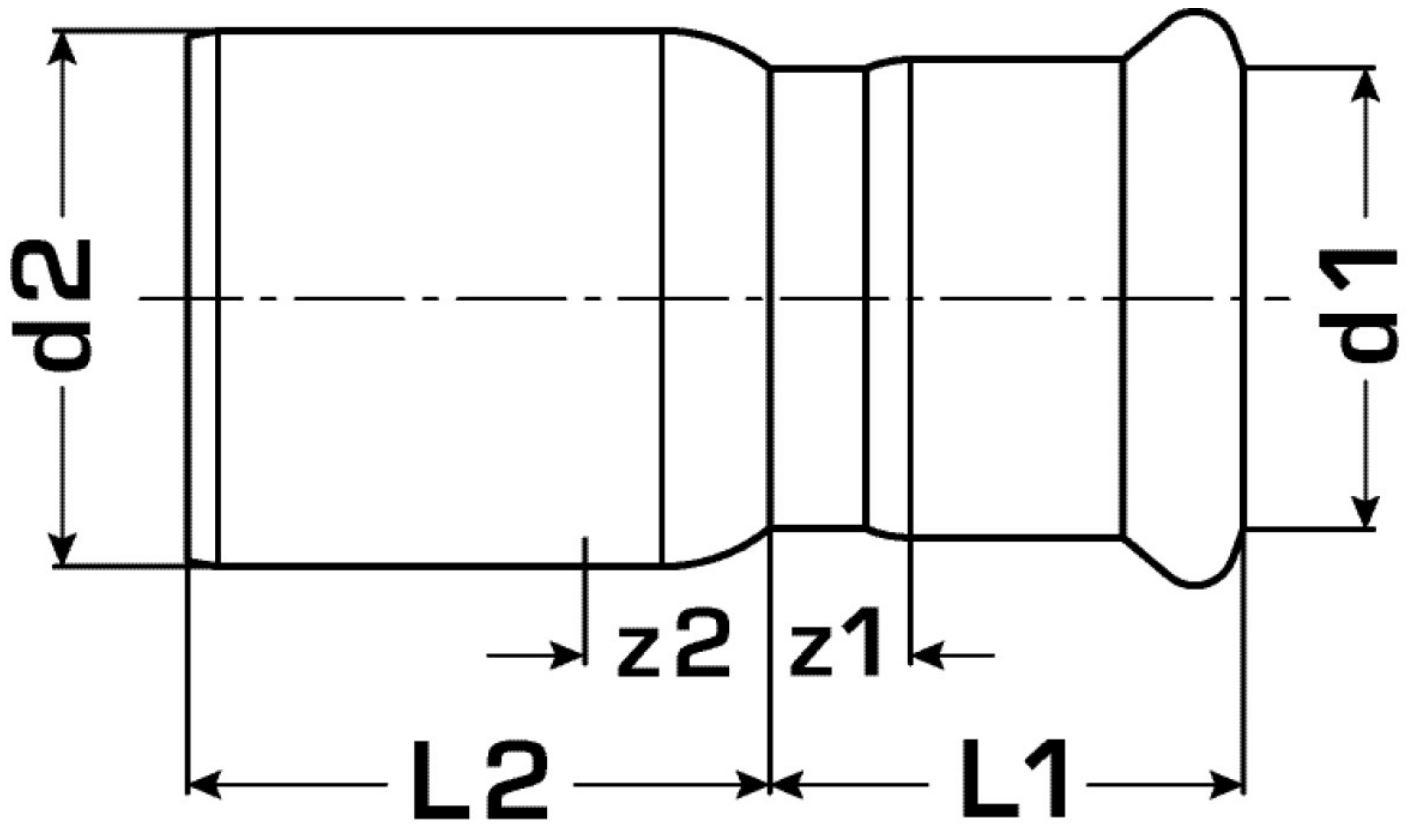

COPPER FIX

COF411 COPPERFIX copper press-fit reduction nipple male/female 42/22

52601GD0

Areas of application

Press-fit reducing nipple f/m straight made of copper, incl. EPDM sealing elements, "leak before pressed"

Press contour: M

Approvals:

Specifications

Article information

port 1	Pressmuffe
port 2	Pressmuffe
execution	1-part
design	gerade
press contour	M

Product information

VPE1	1,00 SA1
VPE2	20,00 KT1
weight	0,092 KGM
text	COPPERFIX copper press-fit reduction nipple male/female
INTRNR	74122000
main material group	COPPERFIX
material group	KUPFER pressfittings
code	COF411

Art. No	label	d1 mm	d2 mm	L1 mm	L2 mm	z1 mm	z2 mm
52601GD0	42/22	22	42	25	49	4	19