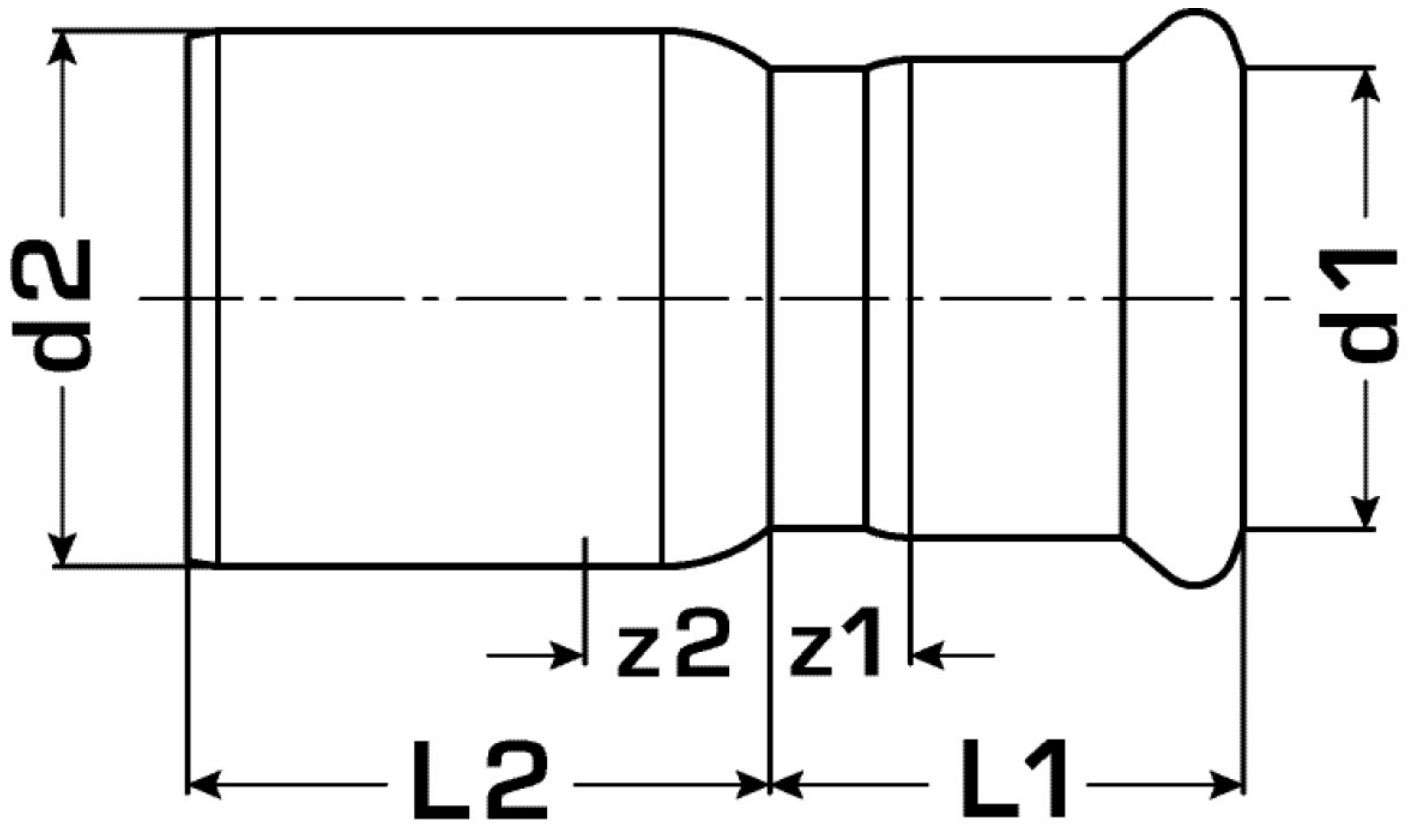

COPPER FIX

COF411 COPPERFIX copper press-fit reduction nipple male/female 42/28

52601GE0

Areas of application

Press-fit reducing nipple f/m straight made of copper, incl. EPDM sealing elements, "leak before pressed"

Press contour: M

Approvals:

Specifications

Article information

port 1	Pressmuffe
port 2	Pressmuffe
execution	1-part
design	gerade
press contour	M

Product information

VPE1	1,00 SA1
VPE2	20,00 KT1
weight	0,085 KGM
text	COPPERFIX copper press-fit reduction nipple male/female
INTRNR	74122000
main material group	COPPERFIX
material group	KUPFER pressfittings
code	COF411

Art. No	label	d1 mm	d2 mm	L1 mm	L2 mm	z1 mm	z2 mm
52601GE0	42/28	28	42	27	44	4	14