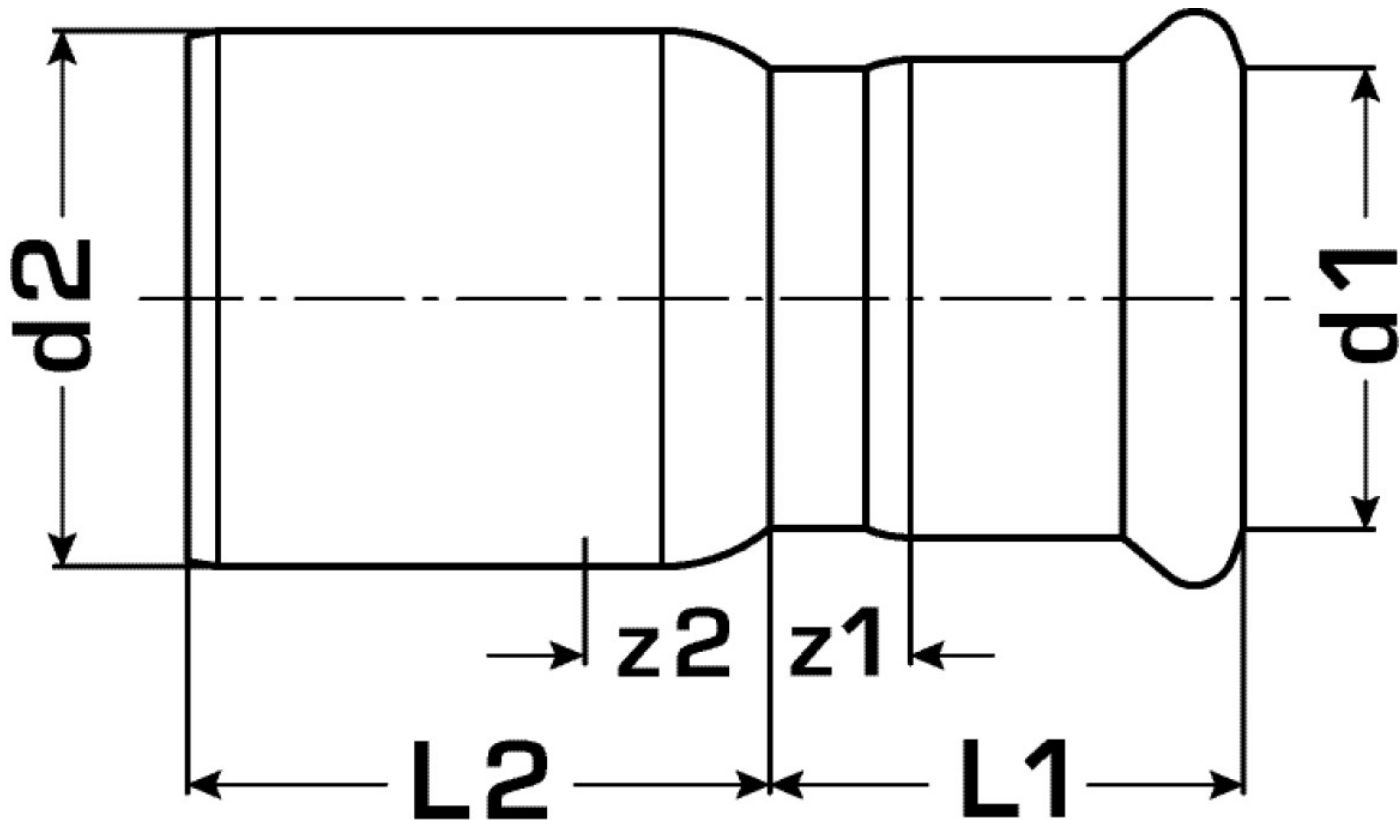

COPPER FIX

COF411 COPPERFIX copper press-fit reduction nipple male/female 42/35

52601GF0

Areas of application

Press-fit reducing nipple f/m straight made of copper, incl. EPDM sealing elements, "leak before pressed"

Press contour: M

Approvals:

Specifications

Article information

port 1	Pressmuffe
port 2	Pressmuffe
execution	1-part
design	gerade
press contour	M

Product information

VPE1	1,00 SA1
VPE2	10,00 KT1
weight	0,081 KGM
text	COPPERFIX copper press-fit reduction nipple male/female
INTRNR	74122000
main material group	COPPERFIX
material group	KUPFER pressfittings
code	COF411

Art. No	label	d1 mm	d2 mm	L1 mm	L2 mm	z1 mm	z2 mm
52601GF0	42/35	35	42	35	38	8	8