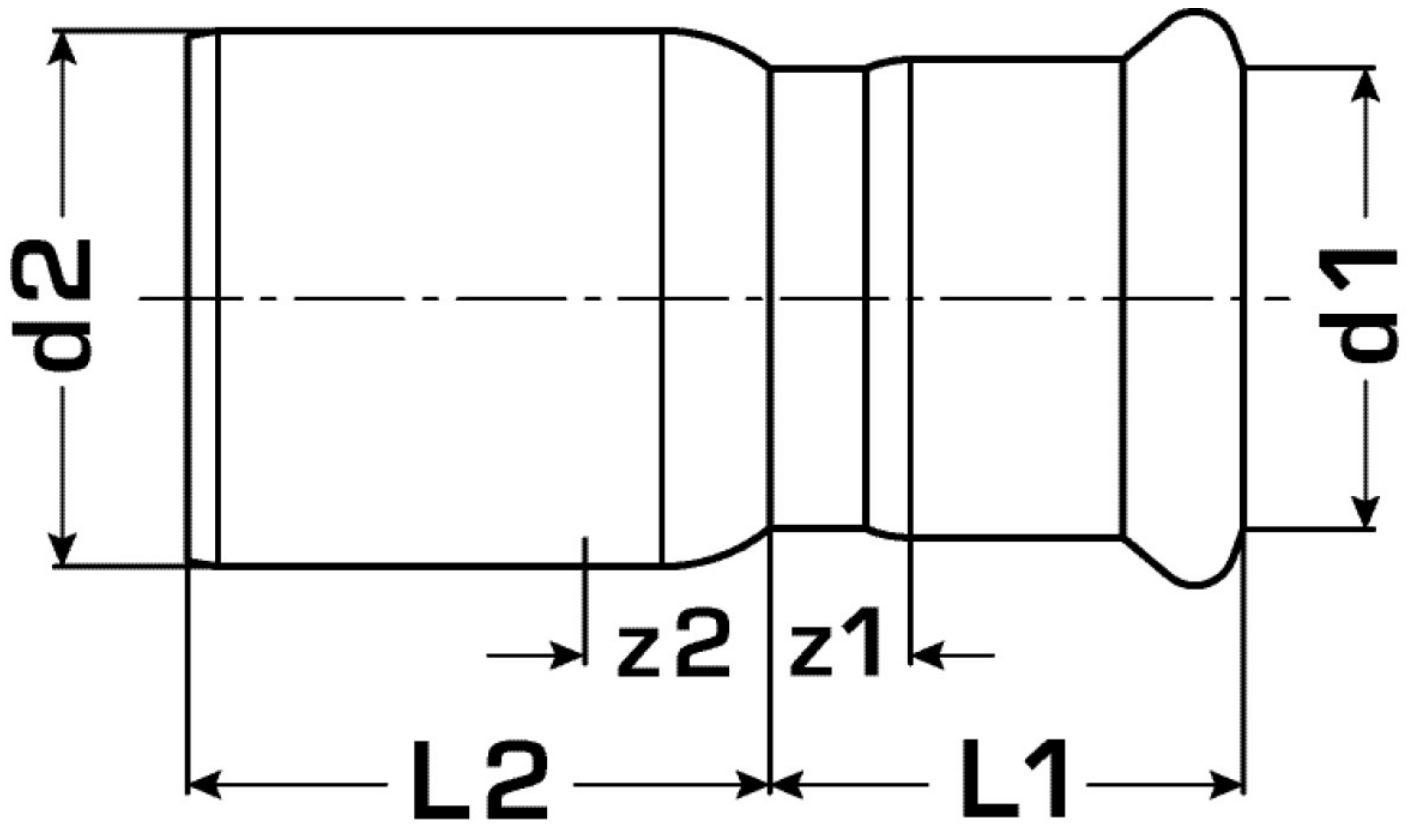

COPPER FIX

COF411 COPPERFIX copper press-fit reduction nipple male/female 108/42

52601LG0

Areas of application

Press-fit reducing nipple f/m straight made of copper, incl. EPDM sealing elements, "leak before pressed"

Press contour: M

Approvals:

Specifications

Article information

port 1	Pressmuffe
port 2	Pressmuffe
execution	1-part
design	gerade
press contour	M

Product information

VPE1	1,00 SA1
VPE2	12,00 KT1
weight	0,900 KGM
text	COPPERFIX copper press-fit reduction nipple male/female
INTRNR	74122000
main material group	COPPERFIX
material group	KUPFER pressfittings
code	COF411

Art. No	label	d1 mm	d2 mm	L1 mm	L2 mm	z1 mm	z2 mm
52601LG0	108/42	42	108	47	106	17	39