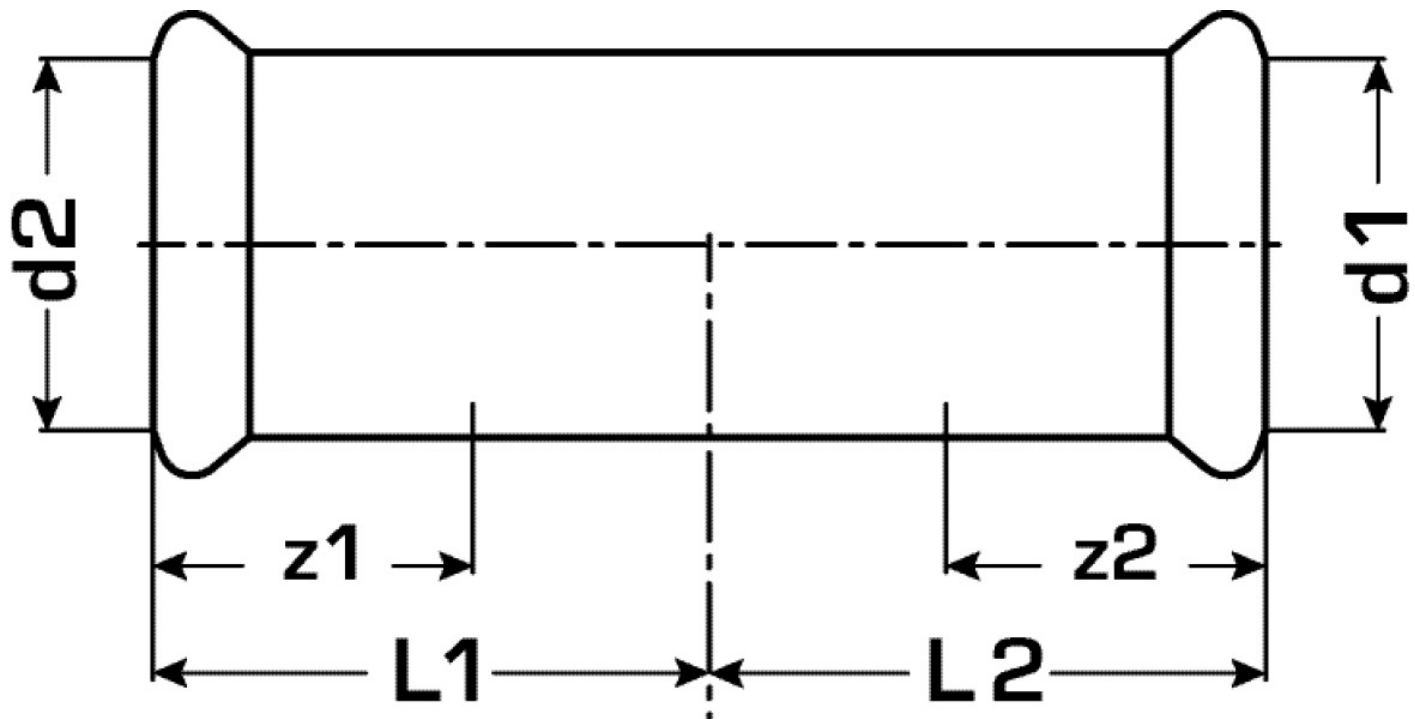

COPPER FIX

COF415 COPPERFIX copper press-fit repair coupling 22

52605DD0

Areas of application

Press-fit repair coupling straight made of copper, incl. EPDM sealing components, "leak before pressed"

Press contour: M

Approvals:

Specifications

Article information

port 1	Pressmuffe
port 2	Pressmuffe
execution	1-part
design	gerade
press contour	M

Product information

VPE1	5,00 SA1
VPE2	50,00 KT1
weight	0,090 KGM
text	COPPERFIX copper press-fit repair coupling
INTRNR	74122000
main material group	COPPERFIX
material group	KUPFER pressfittings
code	COF415

Art. No	label	d1 mm	d2 mm	L1 mm	L2 mm	z1 mm	z2 mm
52605DD0	22	22	22	42	42	21	21