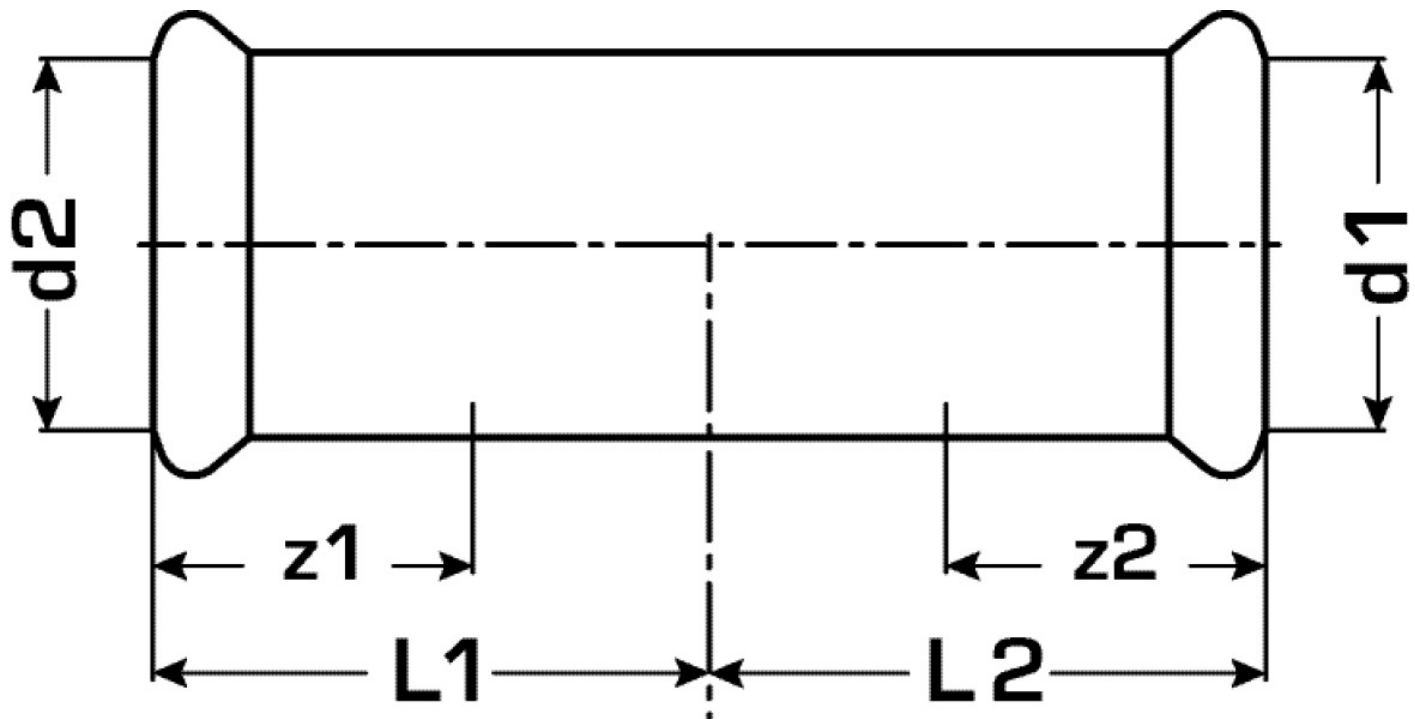

COPPER FIX

COF415 COPPERFIX copper press-fit repair coupling 66,7

52605110

Areas of application

Press-fit repair coupling straight made of copper, incl. EPDM sealing components, "leak before pressed"

Press contour: M

Approvals:

Specifications

Article information

port 1	Pressmuffe
port 2	Pressmuffe
execution	1-part
design	gerade
press contour	M

Product information

VPE1	1,00 SA1
VPE2	4,00 KT1
weight	0,850 KGM
text	COPPERFIX copper press-fit repair coupling
INTRNR	74122000
main material group	COPPERFIX
material group	KUPFER pressfittings
code	COF415

Art. No	label	d1 mm	d2 mm	L1 mm	L2 mm	z1 mm	z2 mm
52605110	66,7	66,7	66,7	55	55	50	50