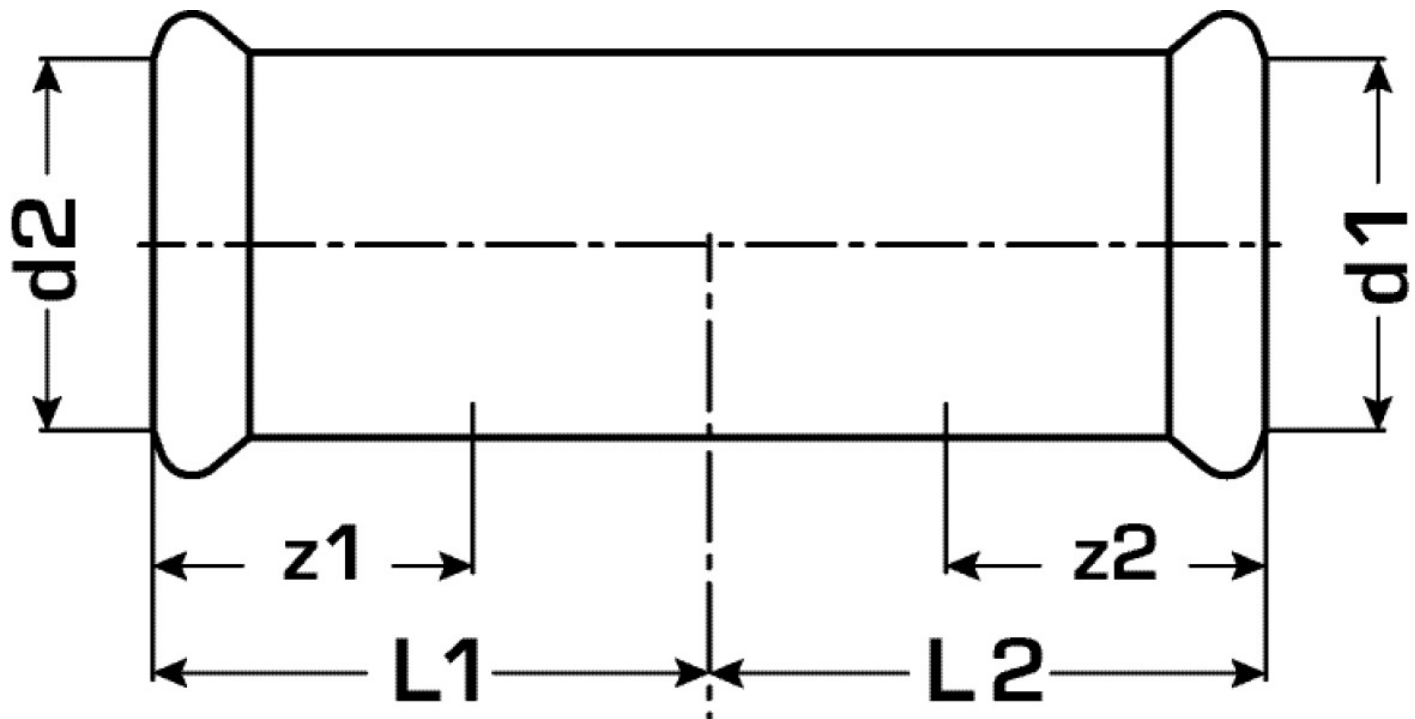

COPPER FIX

COF415 COPPERFIX copper press-fit repair coupling 108

52605LL0

Areas of application

Press-fit repair coupling straight made of copper, incl. EPDM sealing components, "leak before pressed"

Press contour: M

Approvals:

Specifications

Article information

port 1	Pressmuffe
port 2	Pressmuffe
execution	1-part
design	gerade
press contour	M

Product information

VPE1	1,00 SA1
VPE2	10,00 KT1
weight	1,170 KGM
text	COPPERFIX copper press-fit repair coupling
INTRNR	74122000
main material group	COPPERFIX
material group	KUPFER pressfittings
code	COF415

Art. No	label	d1 mm	d2 mm	L1 mm	L2 mm	z1 mm	z2 mm
52605LL0	108	108	108	72	72	68	68