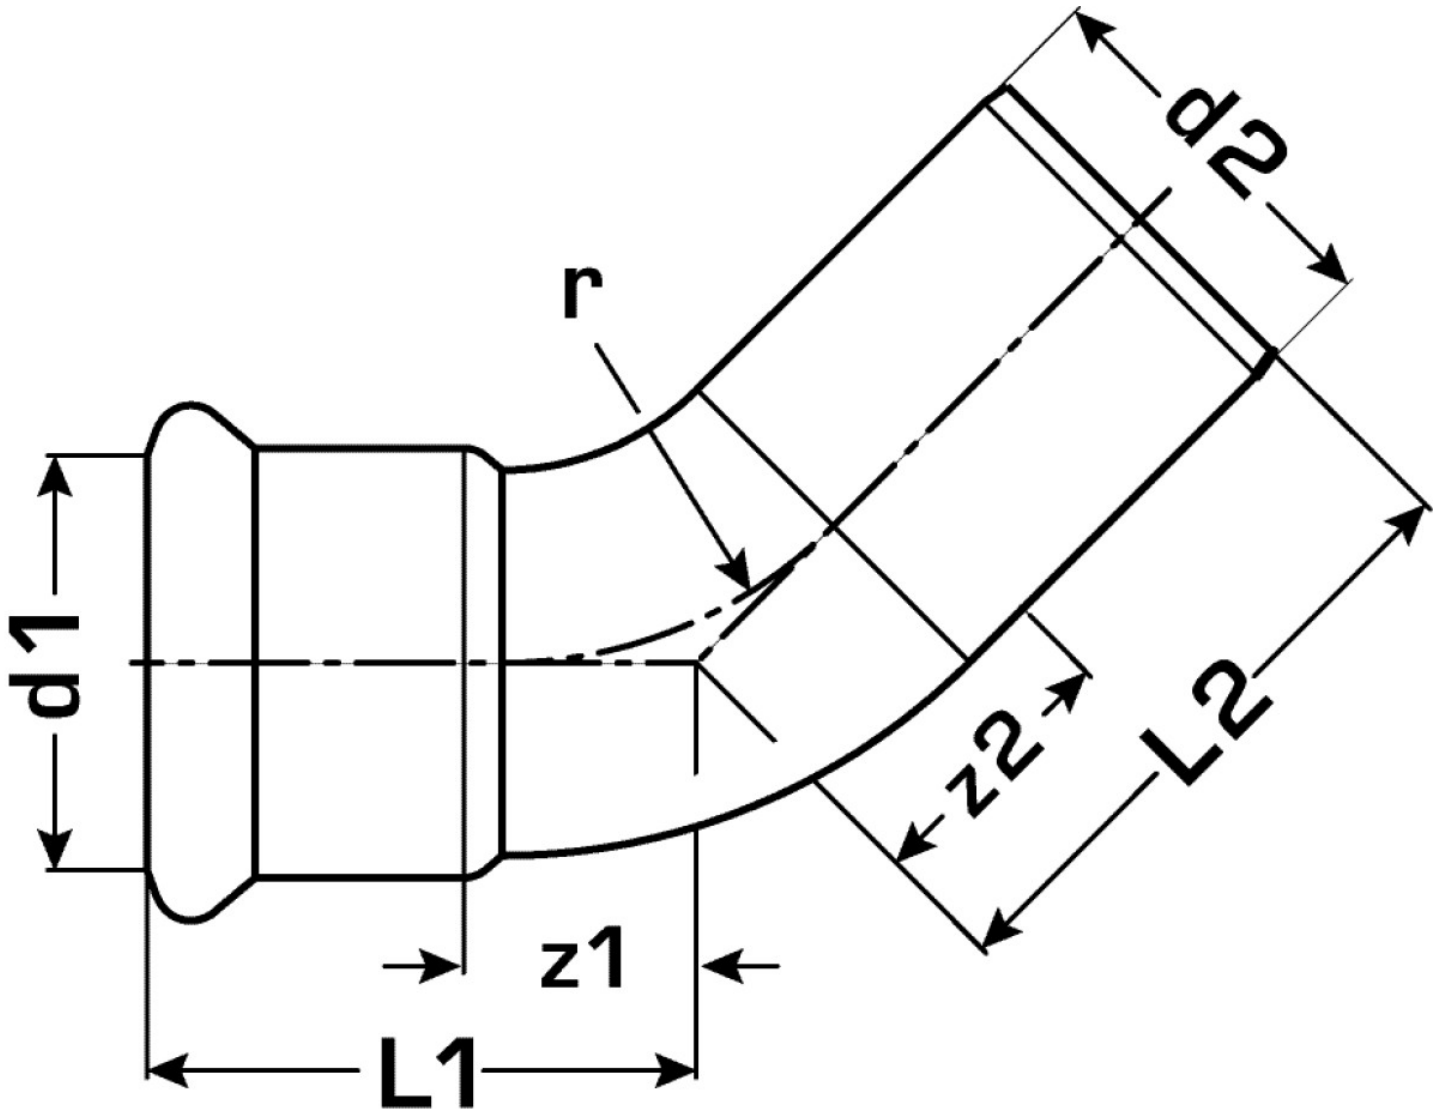

COPPER FIX

COF426 COPPERFIX copper press-elbow 45°
male/female 15

52621BB0

Areas of application

Press-elbow 45°, female/male, made of copper, incl. EPDM sealing components, "leak before pressed"

Press contour: M

Approvals:

Specifications

Article information

port 1	Pressmuffe
port 2	Pressmuffe
execution	1-part
design	Bogen
angle	45 °
press contour	M

Product information

VPE1	10,00 SA1
VPE2	200,00 KT1
weight	0,038 KGM
text	COPPERFIX copper press-elbow 45° male/female
INTRNR	74122000
main material group	COPPERFIX
material group	KUPFER pressfittings
code	COF426

Art. No	label	d1 mm	d2 mm	L1 mm	L2 mm	z1 mm	z2 mm
52621BB0	15	15	15	28	37	8	17