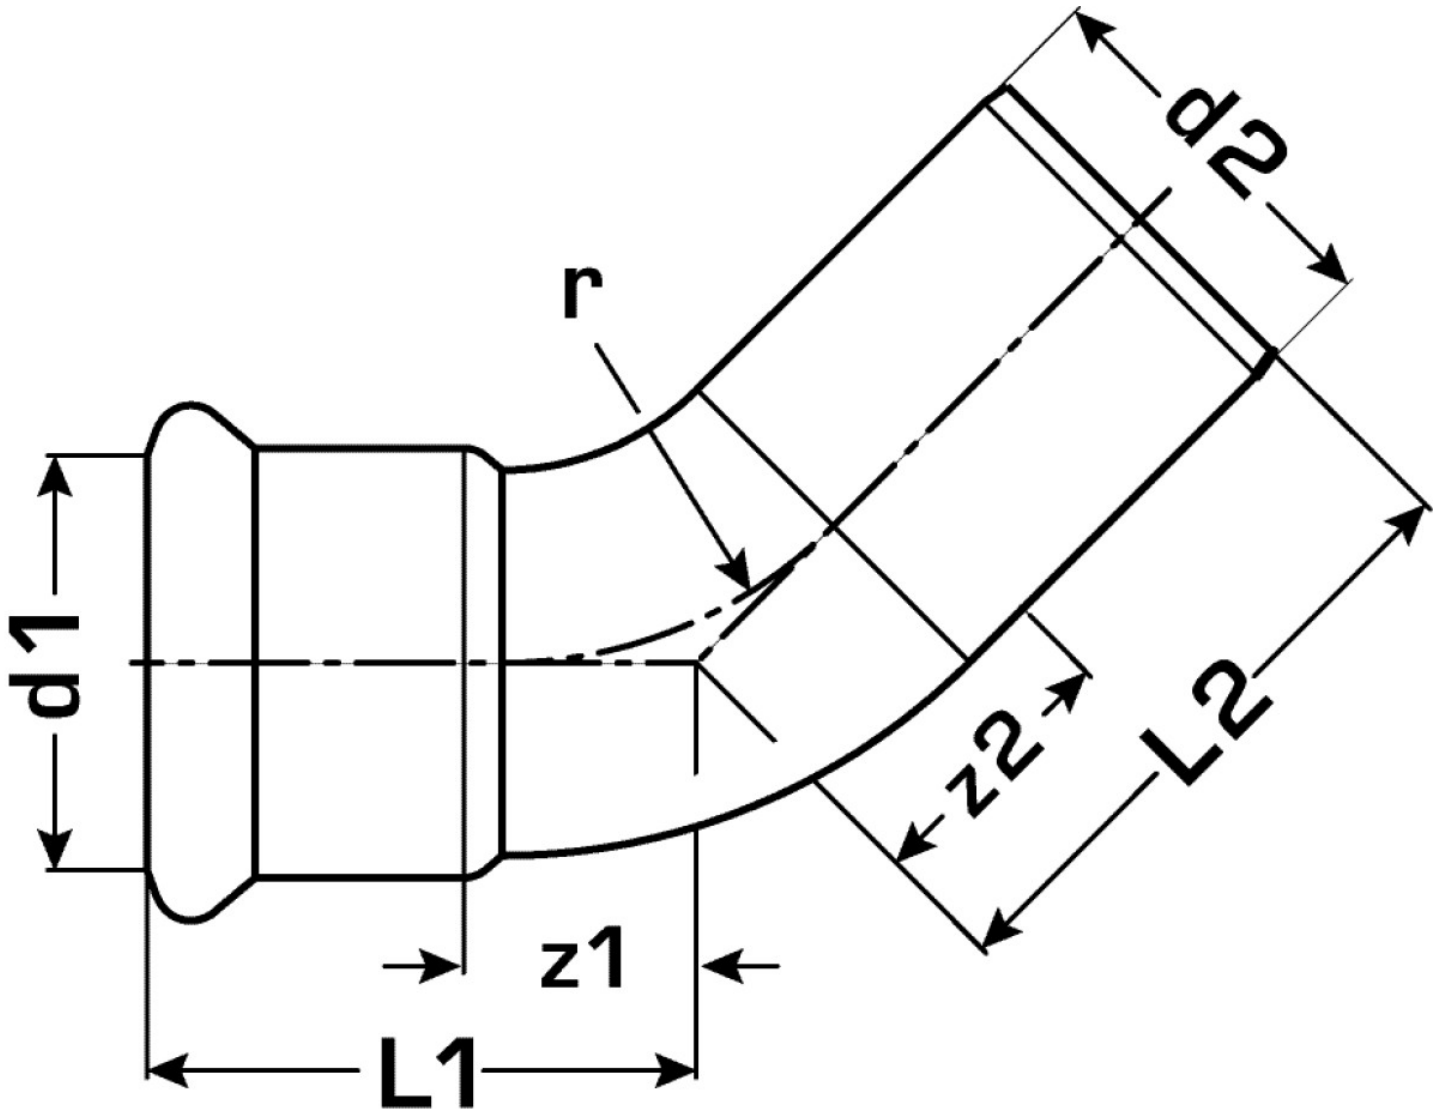

## Areas of application

Press-elbow 45°, female/male, made of copper, incl. EPDM sealing components, "leak before pressed"

Press contour: M

Art. No	label	d1 mm	d2 mm	L1 mm	L2 mm	z1 mm	z2 mm
52621CC0	18	18	18	29	39	9	19