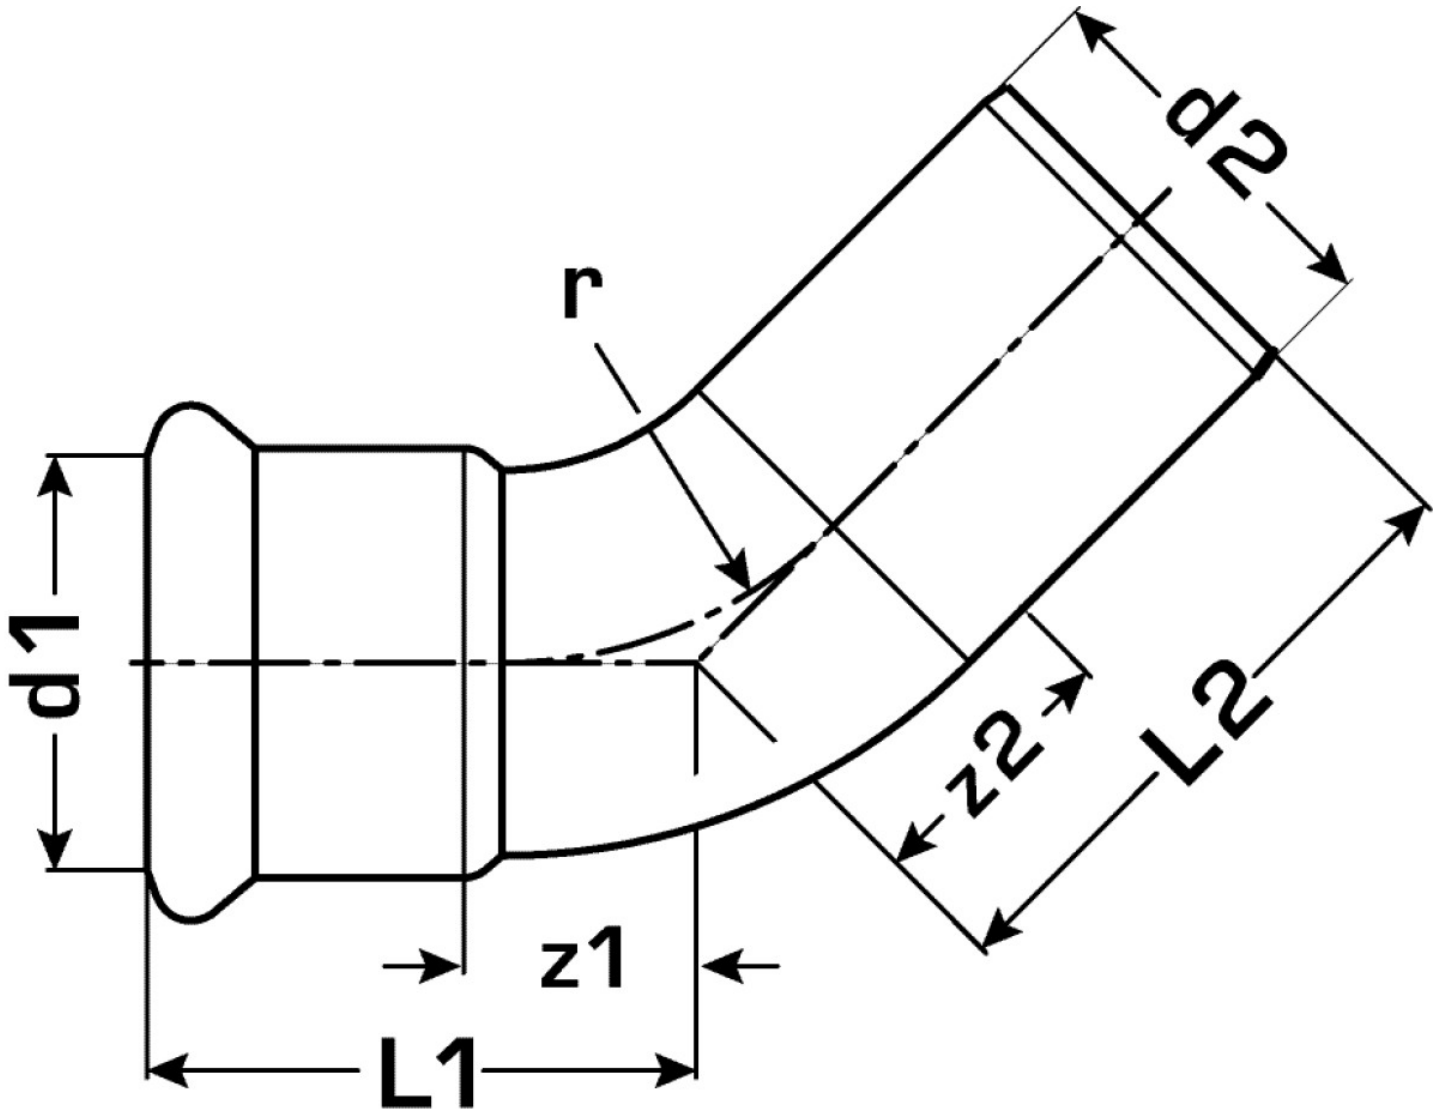

COPPER FIX

COF426 COPPERFIX copper press-elbow 45°
male/female 28

52621EE0

Areas of application

Press-elbow 45°, female/male, made of copper, incl. EPDM sealing components, "leak before pressed"

Press contour: M

Product information

| | |
|---------------------|--|
| VPE1 | 5,00 SA1 |
| VPE2 | 50,00 KT1 |
| weight | 0,094 KGM |
| text | COPPERFIX copper press-elbow 45° male/female |
| INTRNR | 74122000 |
| main material group | COPPERFIX |
| material group | KUPFER pressfittings |
| code | COF426 |

| Art. No | label | d1 mm | d2 mm | L1 mm | L2 mm | z1 mm | z2 mm |
|----------|-------|-------|-------|-------|-------|-------|-------|
| 52621EE0 | 28 | 28 | 28 | 37 | 47 | 14 | 24 |