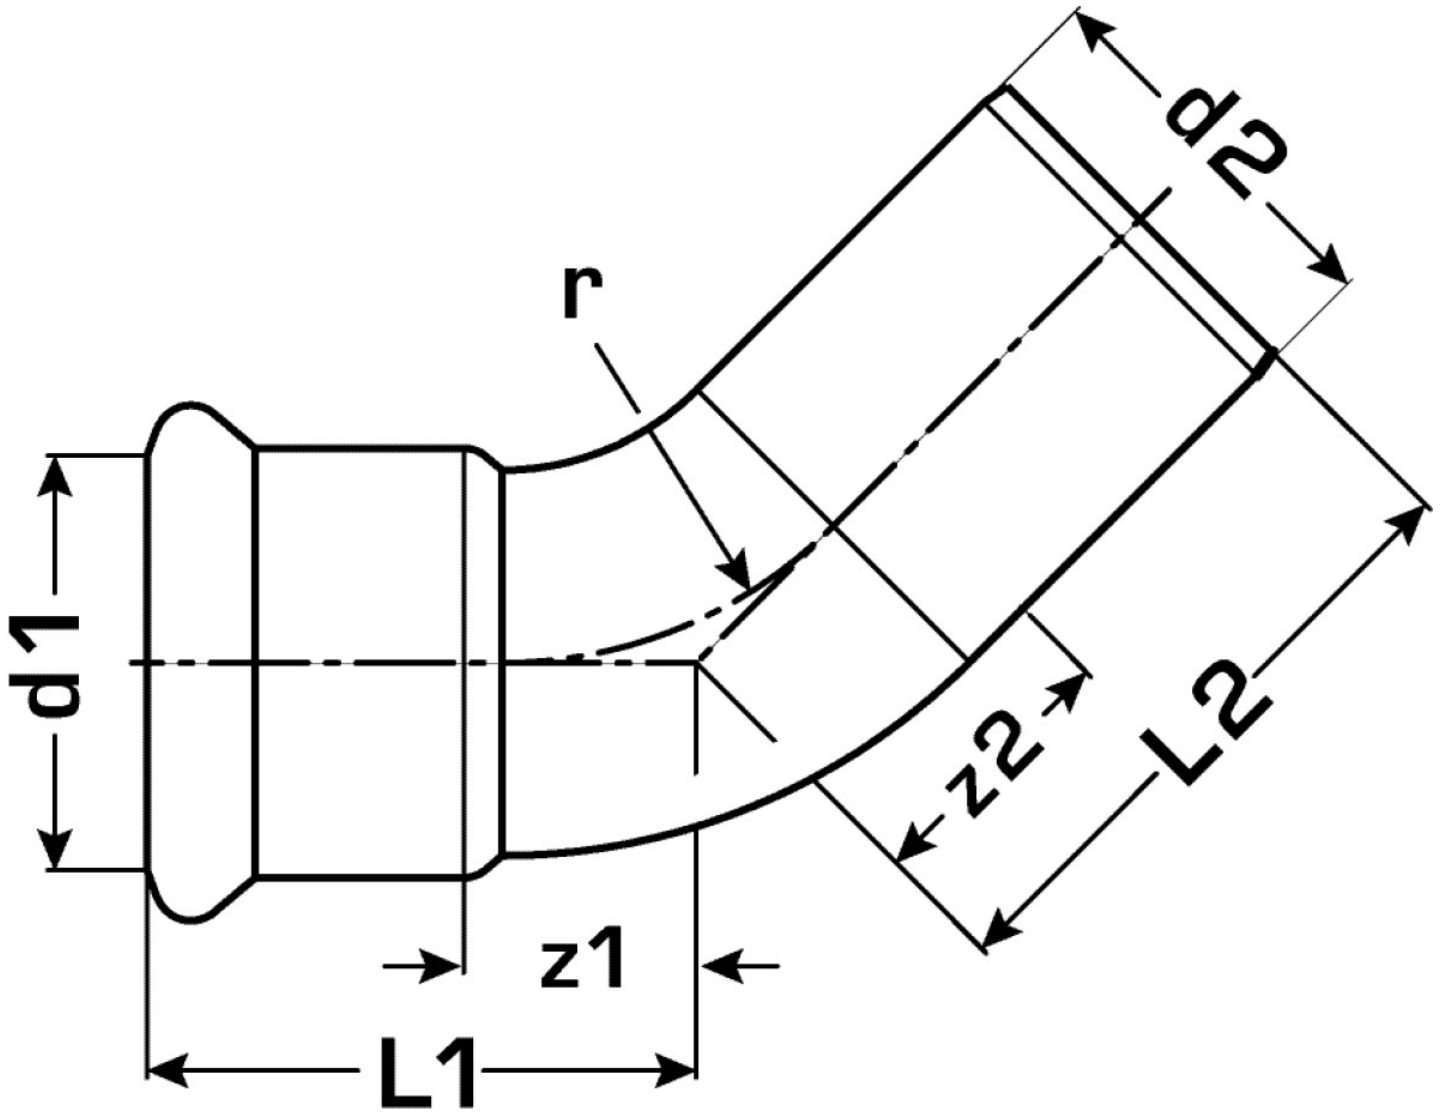

COPPER FIX

COF426 COPPERFIX copper press-elbow 45°
male/female 35

52621FF0

Areas of application

Press-elbow 45°, female/male, made of copper, incl. EPDM sealing components, "leak before pressed"

Press contour: M

Approvals:

Specifications

Article information

port 1	Pressmuffe
port 2	Pressmuffe
execution	1-part
design	Bogen
angle	45 °
press contour	M

Product information

VPE1	5,00 SA1
VPE2	25,00 KT1
weight	0,143 KGM
text	COPPERFIX copper press-elbow 45° male/female
INTRNR	74122000
main material group	COPPERFIX
material group	KUPFER pressfittings
code	COF426

Art. No	label	d1 mm	d2 mm	L1 mm	L2 mm	z1 mm	z2 mm
52621FF0	35	35	35	43	58	17	32