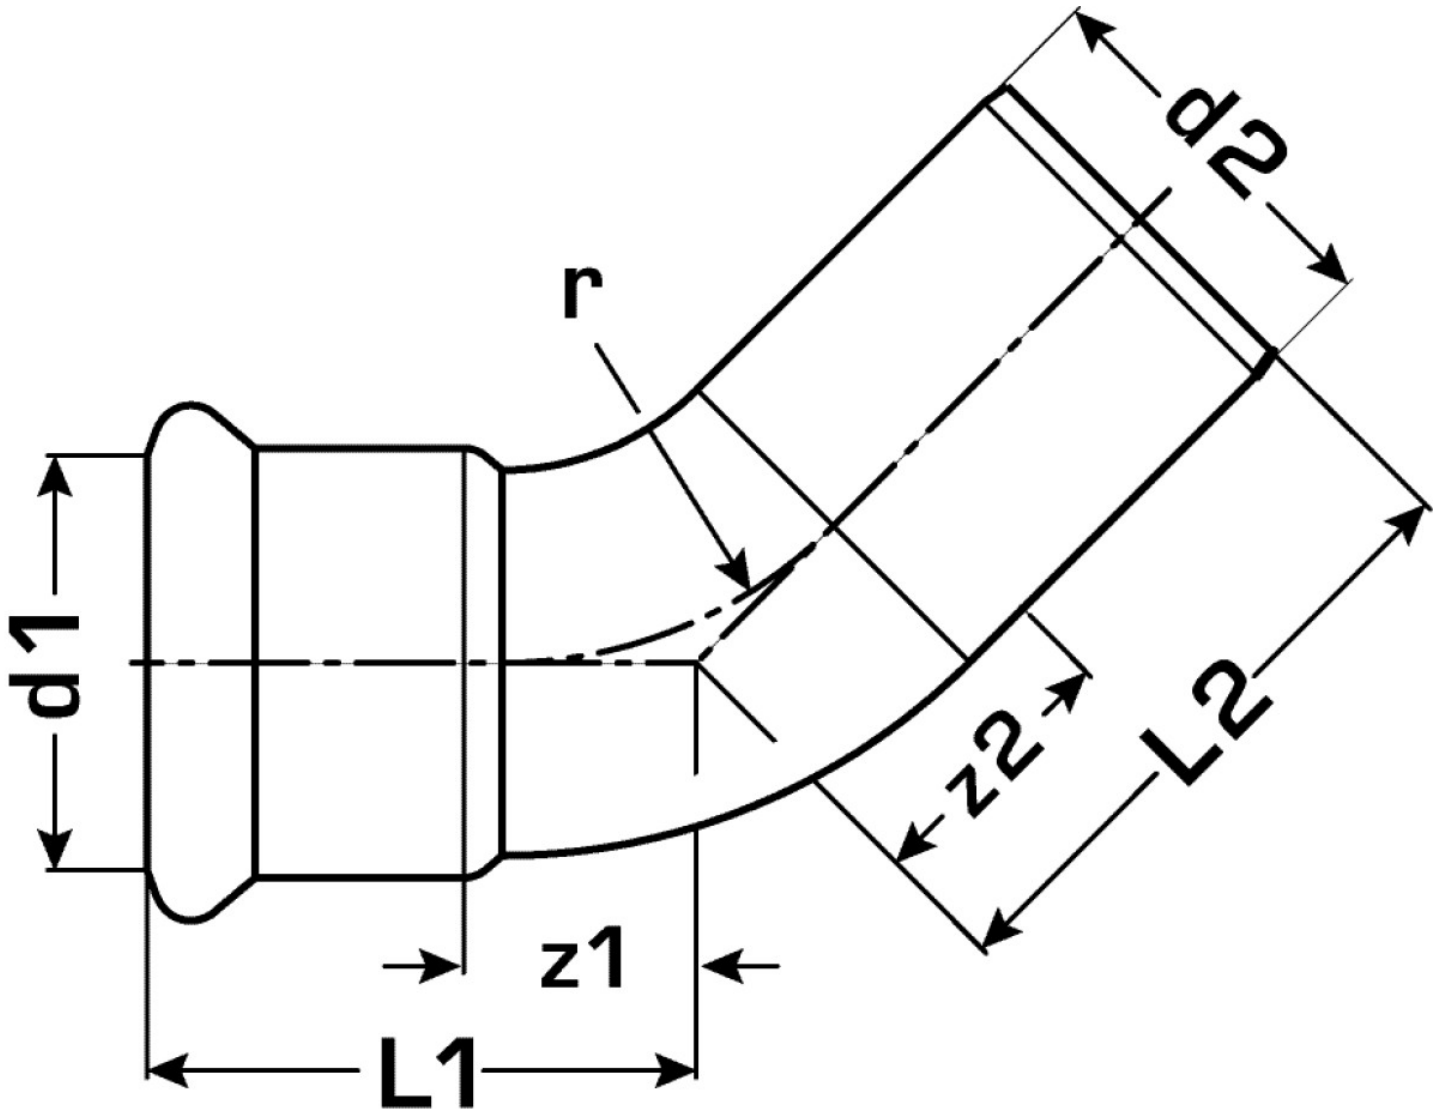

COPPER FIX

COF426 COPPERFIX copper press-elbow 45°
male/female 42

52621GG0

Areas of application

Press-elbow 45°, female/male, made of copper, incl. EPDM sealing components, "leak before pressed"

Press contour: M

Approvals:

Specifications

Article information

port 1	Pressmuffe
port 2	Pressmuffe
execution	1-part
design	Bogen
angle	45 °
press contour	M

Product information

VPE1	1,00 SA1
VPE2	10,00 KT1
weight	0,224 KGM
text	COPPERFIX copper press-elbow 45° male/female
INTRNR	74122000
main material group	COPPERFIX
material group	KUPFER pressfittings
code	COF426

Art. No	label	d1 mm	d2 mm	L1 mm	L2 mm	z1 mm	z2 mm
52621GG0	42	42	42	51	71	21	41