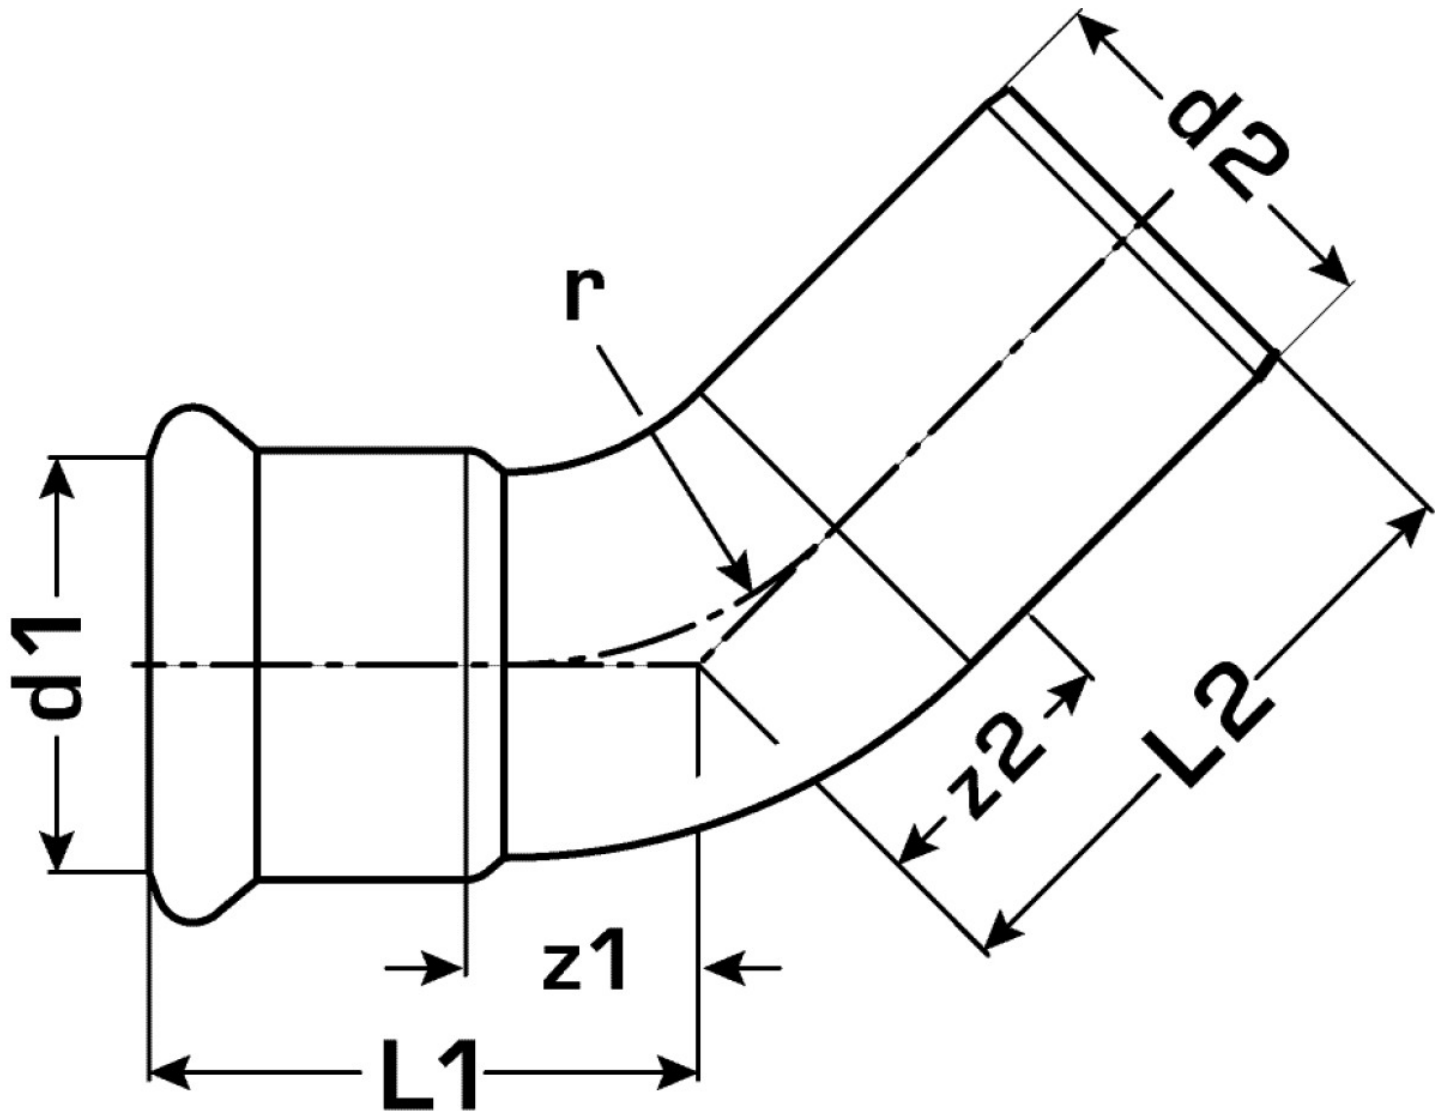

COPPER FIX

COF426 COPPERFIX copper press-elbow 45°
male/female 66,7

52621110

Areas of application

Press-elbow 45°, female/male, made of copper, incl. EPDM sealing components, "leak before pressed"

Press contour: M

Approvals:

Specifications

Article information

port 1	Pressmuffe
port 2	Pressmuffe
execution	1-part
design	Bogen
angle	45 °
press contour	M

Product information

VPE1	1,00 SA1
VPE2	4,00 KT1
weight	1,616 KGM
text	COPPERFIX copper press-elbow 45° male/female
INTRNR	74122000
main material group	COPPERFIX
material group	KUPFER pressfittings
code	COF426

Art. No	label	d1 mm	d2 mm	L1 mm	L2 mm	z1 mm	z2 mm
52621110	66,7	66,7	66,7	85	88	35	38