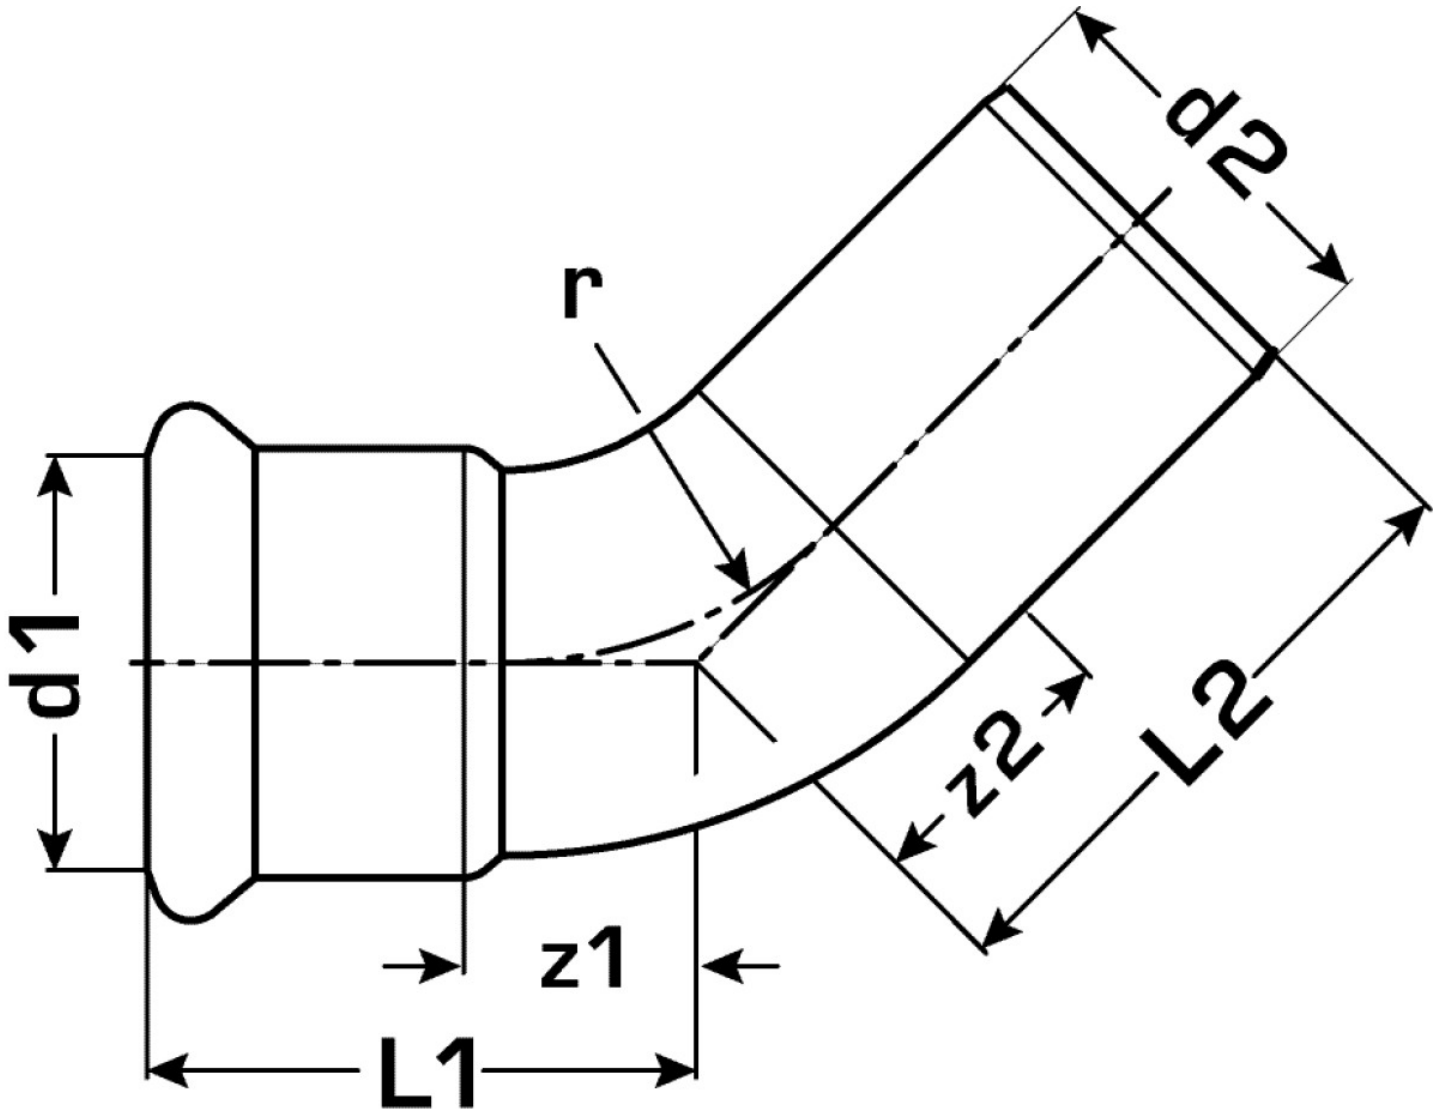

## Areas of application

Press-elbow 45°, female/male, made of copper, incl. EPDM sealing components, "leak before pressed"

Press contour: M

Art. No	label	d1 mm	d2 mm	L1 mm	L2 mm	z1 mm	z2 mm
52621JJ0	76,1	76,1	76,1	90	97	40	54