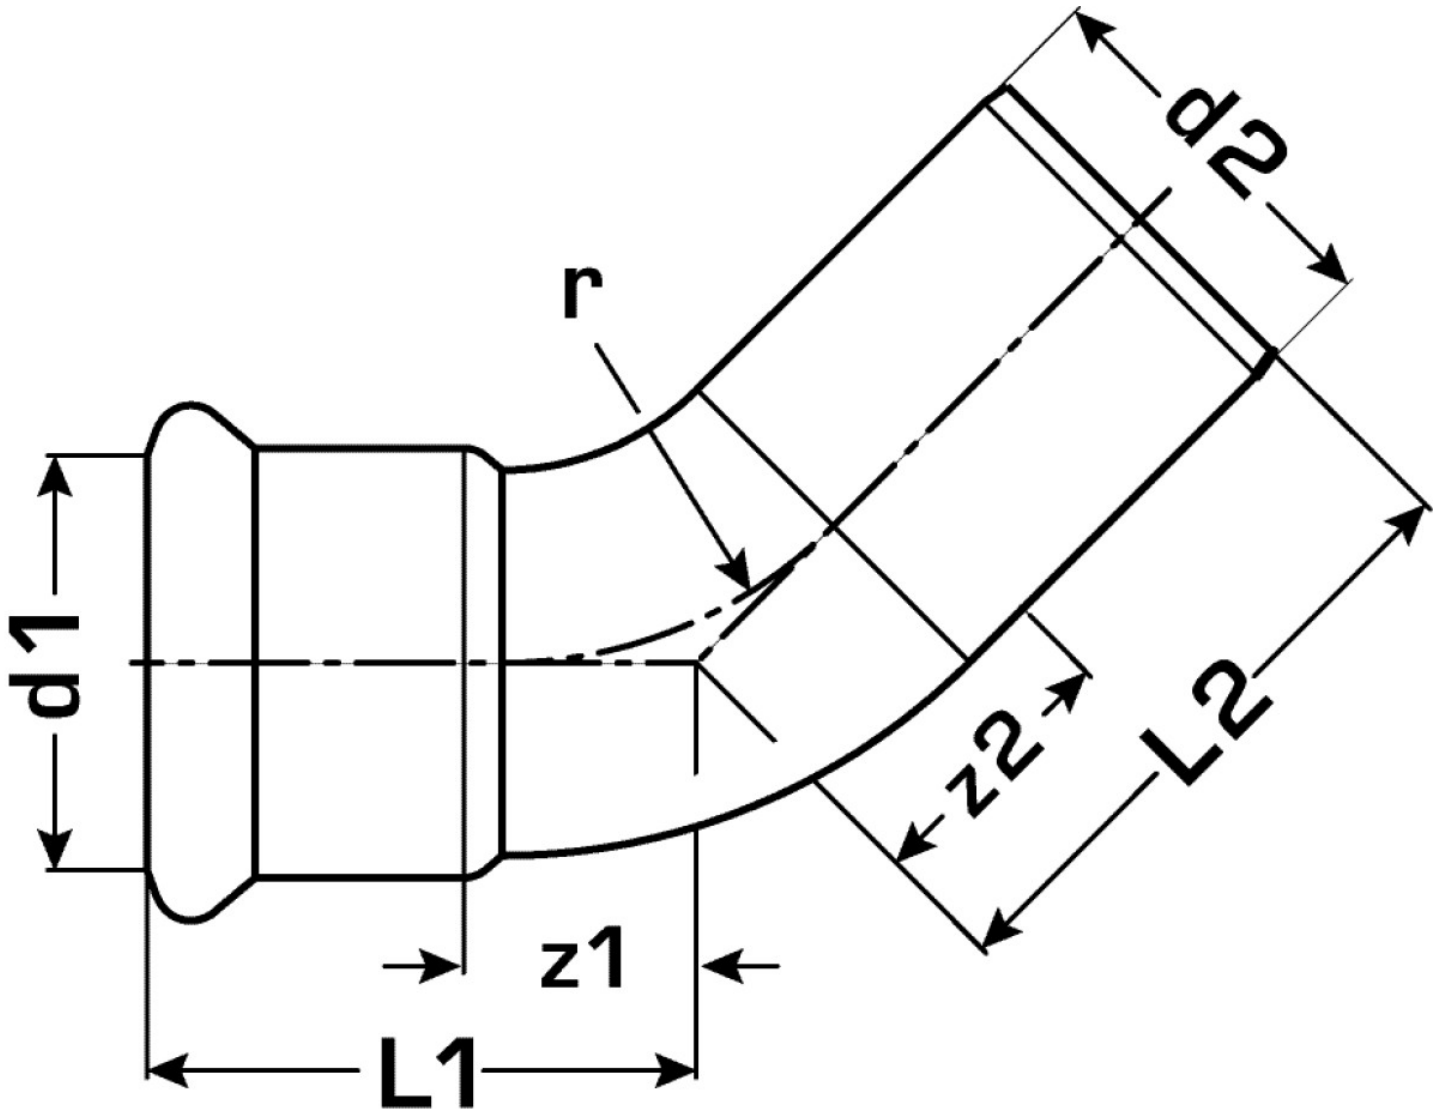

COPPER FIX

COF426 COPPERFIX copper press-elbow 45°
male/female 88,9

52621KK0

Areas of application

Press-elbow 45°, female/male, made of copper, incl. EPDM sealing components, "leak before pressed"

Press contour: M

Approvals:

Specifications

Article information

port 1	Pressmuffe
port 2	Pressmuffe
execution	1-part
design	Bogen
angle	45 °
press contour	M

Product information

VPE1	1,00 SA1
VPE2	8,00 KT1
weight	2,172 KGM
text	COPPERFIX copper press-elbow 45° male/female
INTRNR	74122000
main material group	COPPERFIX
material group	KUPFER pressfittings
code	COF426

Art. No	label	d1 mm	d2 mm	L1 mm	L2 mm	z1 mm	z2 mm
52621KK0	88,9	88,9	88,9	109	116	47	54