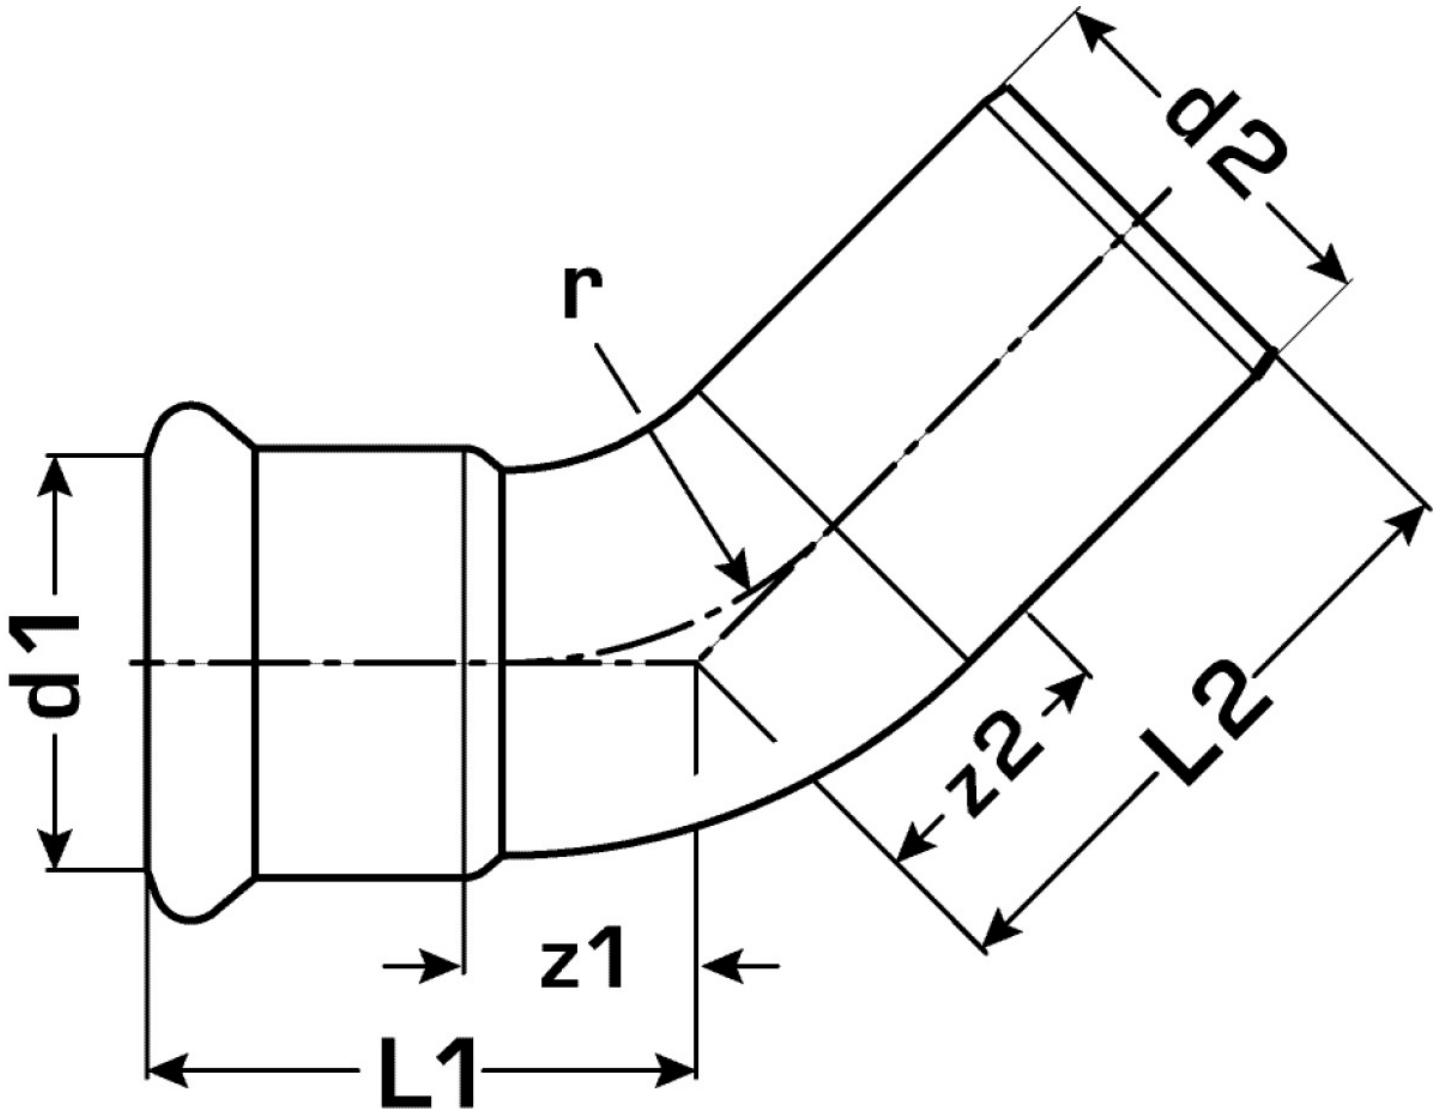

## Areas of application

Press-elbow 45°, female/male, made of copper, incl. EPDM sealing components, "leak before pressed"

Press contour: M

Art. No	label	d1 mm	d2 mm	L1 mm	L2 mm	z1 mm	z2 mm
52621LL0	108	108	108	115	136	50	69