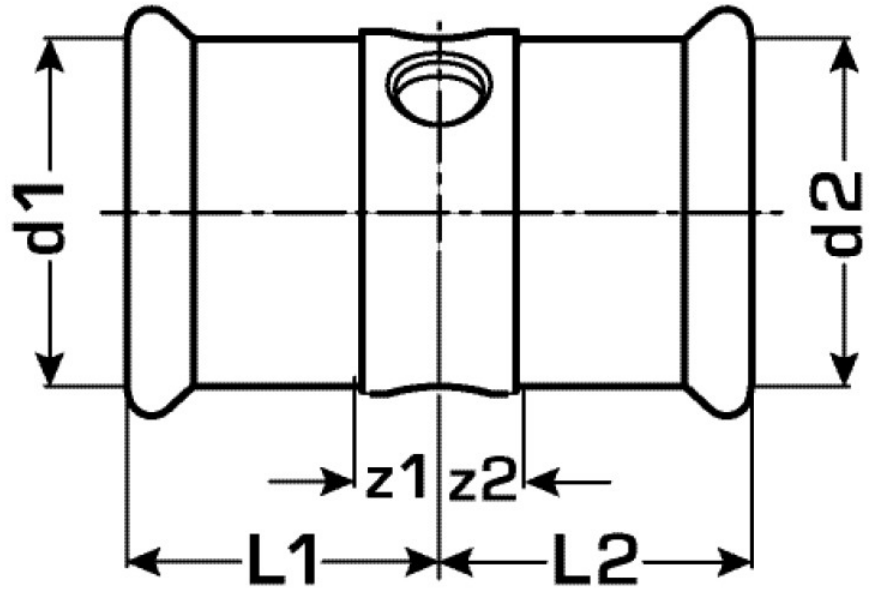

COPPER FIX

COF447M COPPERFIX copper press-multi tee with branch female 67x2x1/2"

52743I02

Areas of application

Multi-press-tee with two, three or four threaded branches, male, red brass, incl. EPDM sealing components, "leak before pressed"

Press contour: M

Approvals:

Specifications

Article information

port 1	Pressmuffe
port 2	Pressmuffe
execution	sonstige
press contour	M

Product information

VPE1	1,00 SA1
VPE2	4,00 KT1
weight	1,028 KGM
text	COPPERFIX copper press-multi tee with branch female
INTRNR	74122000
main material group	COPPERFIX
material group	KUPFER pressfittings
code	COF447M

Art. No	label	d3	d4	d5	d1 mm	d2 mm	L1 mm	L2 mm	z1 mm	z2 mm
52743102	67x2x1/2"	1/2" (15)	1/2" (15)	1/2" (15)	67	67	65	65	15	15