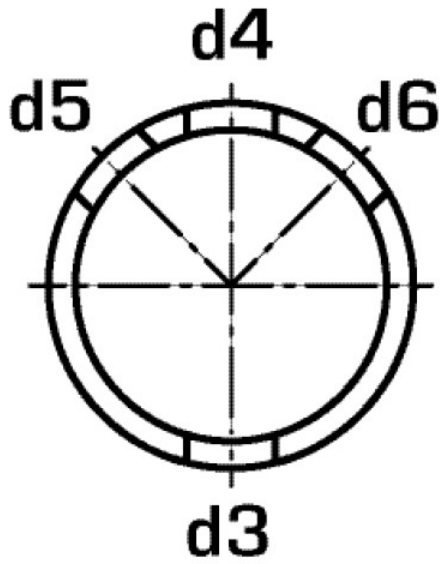

COPPER FIX

COF447M COPPERFIX copper press-multi tee with branch female 67x2x1/2"

52743I02

Areas of application

Multi-press-tee with two, three or four threaded branches, male, red brass, incl. EPDM sealing components, "leak before pressed"

Press contour: M

Approvals:

Specifications

Article information

port 1	Pressmuffe
port 2	Pressmuffe
execution	sonstige
press contour	M

Product information

VPE1	1,00 SA1
VPE2	4,00 KT1
weight	1,028 KGM
text	COPPERFIX copper press-multi tee with branch female
INTRNR	74122000
main material group	COPPERFIX
material group	KUPFER pressfittings
code	COF447M

Art. No	label	d3	d4	d5	d1 mm	d2 mm	L1 mm	L2 mm	z1 mm	z2 mm
52743102	67x2x1/2"	1/2" (15)	1/2" (15)	1/2" (15)	67	67	65	65	15	15