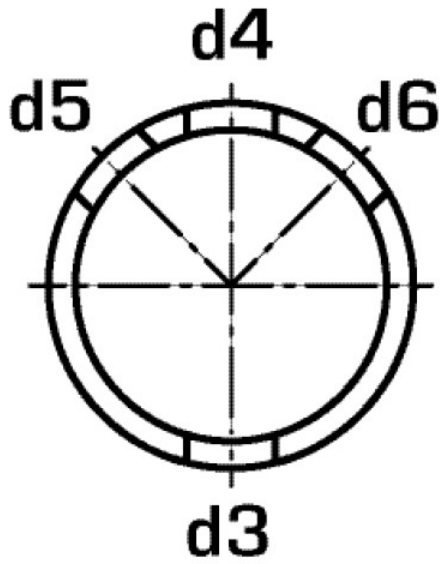

COPPER FIX

COF447M COPPERFIX copper press-multi tee with branch female 76x2x1/2"

52743J02

Areas of application

Multi-press-tee with two, three or four threaded branches, male, red brass, incl. EPDM sealing components, "leak before pressed"

port 1	Pressmuffe
port 2	Pressmuffe
execution	sonstige
press contour	M

Product information

VPE1	1,00 SA1
VPE2	10,00 KT1
weight	1,231 KGM
text	COPPERFIX copper press-multi tee with branch female
INTRNR	74122000
main material group	COPPERFIX
material group	KUPFER pressfittings
code	COF447M

Art. No	label	d3	d4	d5	d1 mm	d2 mm	L1 mm	L2 mm	z1 mm	z2 mm
52743J02	76x2x1/2"	1/2" (15)	1/2" (15)	1/2" (15)	76	76	65	65	14	14