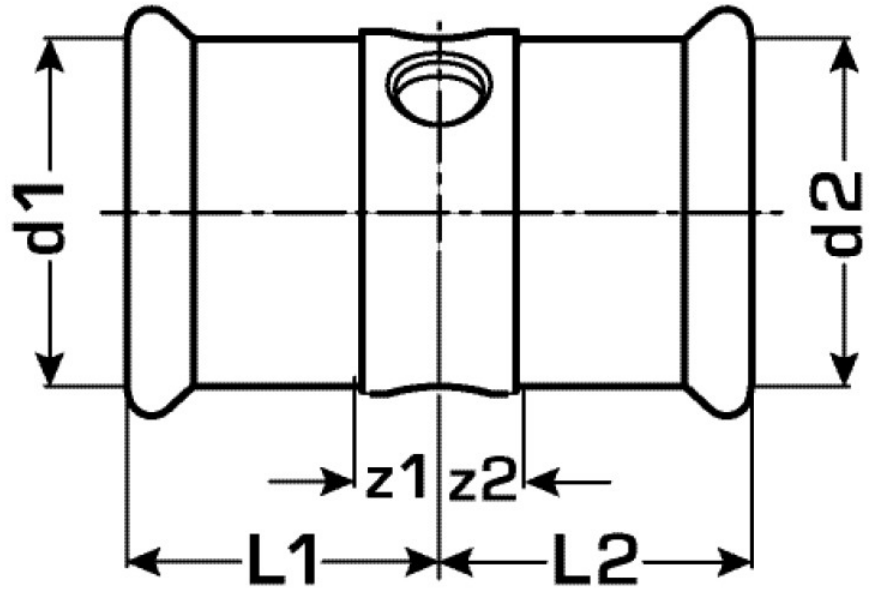

COPPER FIX

COF447M COPPERFIX copper press-multi tee with branch female 76x2x1/2"

52743J02

Areas of application

Multi-press-tee with two, three or four threaded branches, male, red brass, incl. EPDM sealing components, "leak before pressed"

port 1	Pressmuffe
port 2	Pressmuffe
execution	sonstige
press contour	M

Product information

VPE1	1,00 SA1
VPE2	10,00 KT1
weight	1,231 KGM
text	COPPERFIX copper press-multi tee with branch female
INTRNR	74122000
main material group	COPPERFIX
material group	KUPFER pressfittings
code	COF447M

Art. No	label	d3	d4	d5	d1 mm	d2 mm	L1 mm	L2 mm	z1 mm	z2 mm
52743J02	76x2x1/2"	1/2" (15)	1/2" (15)	1/2" (15)	76	76	65	65	14	14