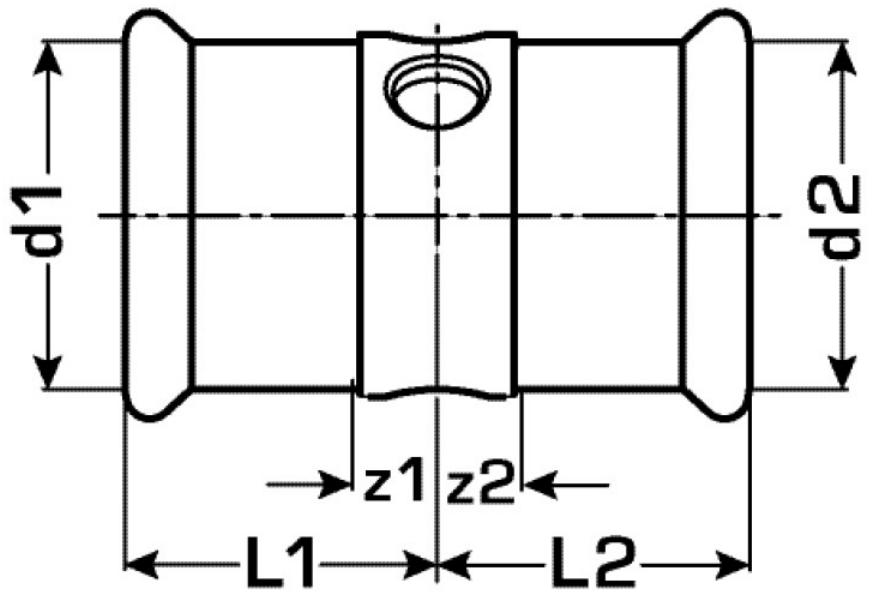

COPPER FIX

COF447M COPPERFIX copper press-multi tee with branch female 89x3x3/4"

52743K04

Areas of application

Multi-press-tee with two, three or four threaded branches, male, red brass, incl. EPDM sealing components, "leak before pressed"

Press contour: M

Approvals:

Specifications

Article information

port 1	Pressmuffe
port 2	Pressmuffe
execution	sonstige
press contour	M

Product information

VPE1	1,00 SA1
VPE2	8,00 KT1
weight	1,766 KGM
text	COPPERFIX copper press-multi tee with branch female
INTRNR	74122000
main material group	COPPERFIX
material group	KUPFER pressfittings
code	COF447M

Art. No	label	d3	d4	d5	d6	d1 mm	d2 mm	L1 mm	L2 mm	z1 mm	z2 mm
52743K0	89x3x3/4	3/4 Zoll (20)	3/4 Zoll (20)	3/4 Zoll (20)	3/4 Zoll (20)	89	89	80	80	18	18