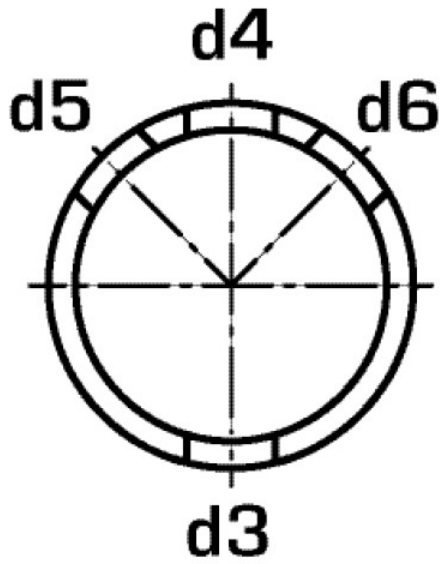

## Areas of application

Multi-press-tee with two, three or four threaded branches, male, red brass, incl. EPDM sealing components, "leak before pressed"

Press contour: M

Art. No	label	d3	d4	d5	d6	d1 mm	d2 mm	L1 mm	L2 mm	z1 mm	z2 mm
52743L0	108x4x3/ Zoll	3/4 (20)	3/4 (20)	3/4 (20)	3/4 (20)	108	108	85	85	18	18