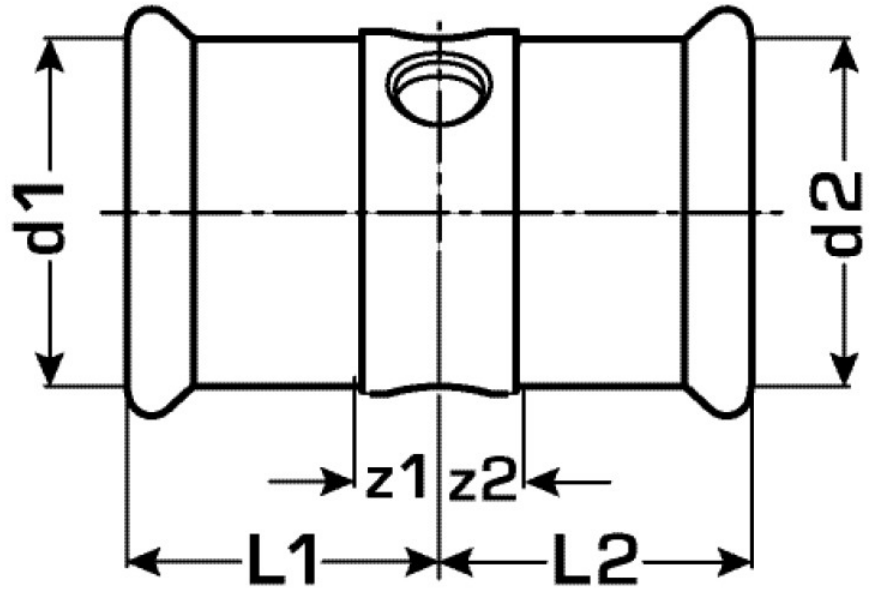

## Areas of application

Multi-press-tee with two, three or four threaded branches, male, red brass, incl. EPDM sealing components, "leak before pressed"

Press contour: M

Art. No	label	d3	d4	d5	d6	d1 mm	d2 mm	L1 mm	L2 mm	z1 mm	z2 mm
52743L0	108x4x3/ Zoll	3/4 (20)	3/4 (20)	3/4 (20)	3/4 (20)	108	108	85	85	18	18