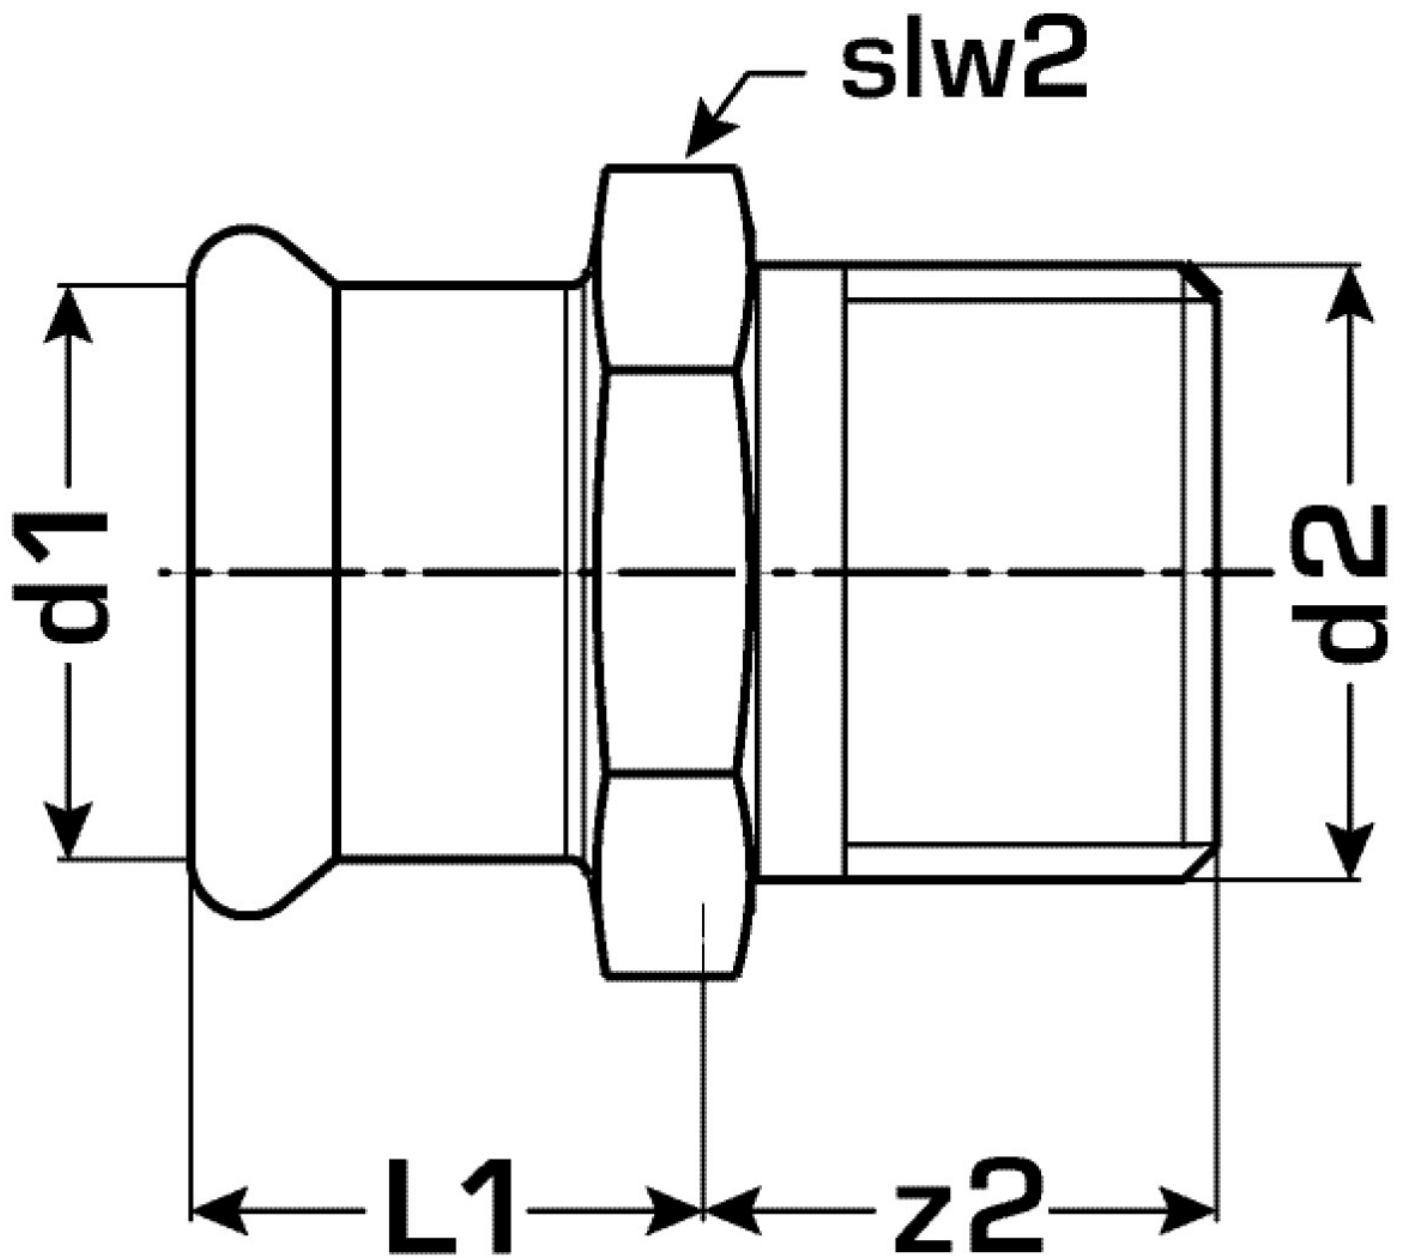

## Areas of application

Press-adapter with male thread conforming to EN 10226-1 made of red brass, incl. EPDM sealing elements, "leak before pressed"

Press contour: M

Art. No	label	d2	d1 mm	L1 mm	L2 mm	z2 mm	slw2 mm
52702B04	15x3/4"	3/4 Zoll (20)	15	20	19	10	25