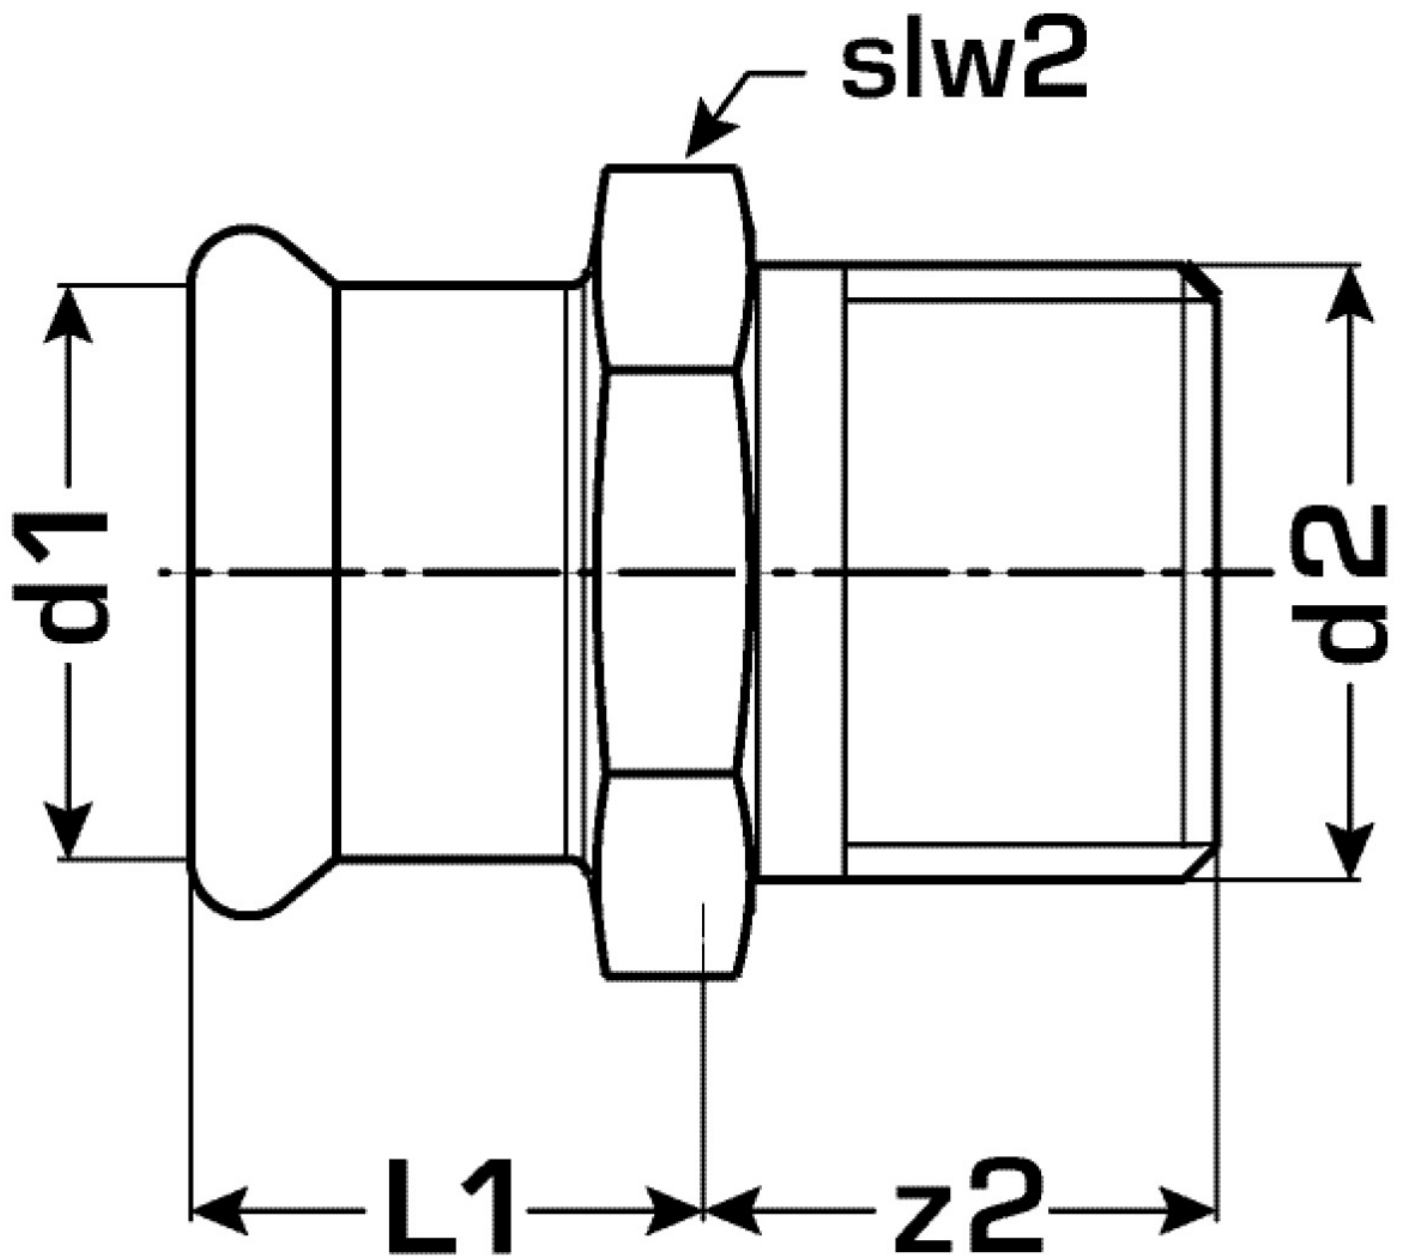

COPPER FIX

COF450 COPPERFIX copper press-adapter male
18x3/4"

52702C04

Areas of application

Press-adapter with male thread conforming to EN 10226-1 made of red brass, incl. EPDM sealing elements, "leak before pressed"

Press contour: M

Approvals:

Specifications

Article information

port 1	Pressmuffe
port 2	Außengewinde konisch BSPT-R (ISO 7-1 / EN 10226-1)
execution	1-part
design	gerade
press contour	M

Product information

VPE1	5,00 SA1
VPE2	100,00 KT1
weight	0,077 KGM
text	COPPERFIX copper press-adapter male
INTRNR	74122000
main material group	COPPERFIX
material group	KUPFER pressfittings
code	COF450

Art. No	label	d2	d1 mm	L1 mm	L2 mm	z2 mm	slw2 mm
52702C04	18x3/4"	3/4 Zoll (20)	18	20	19	10	25