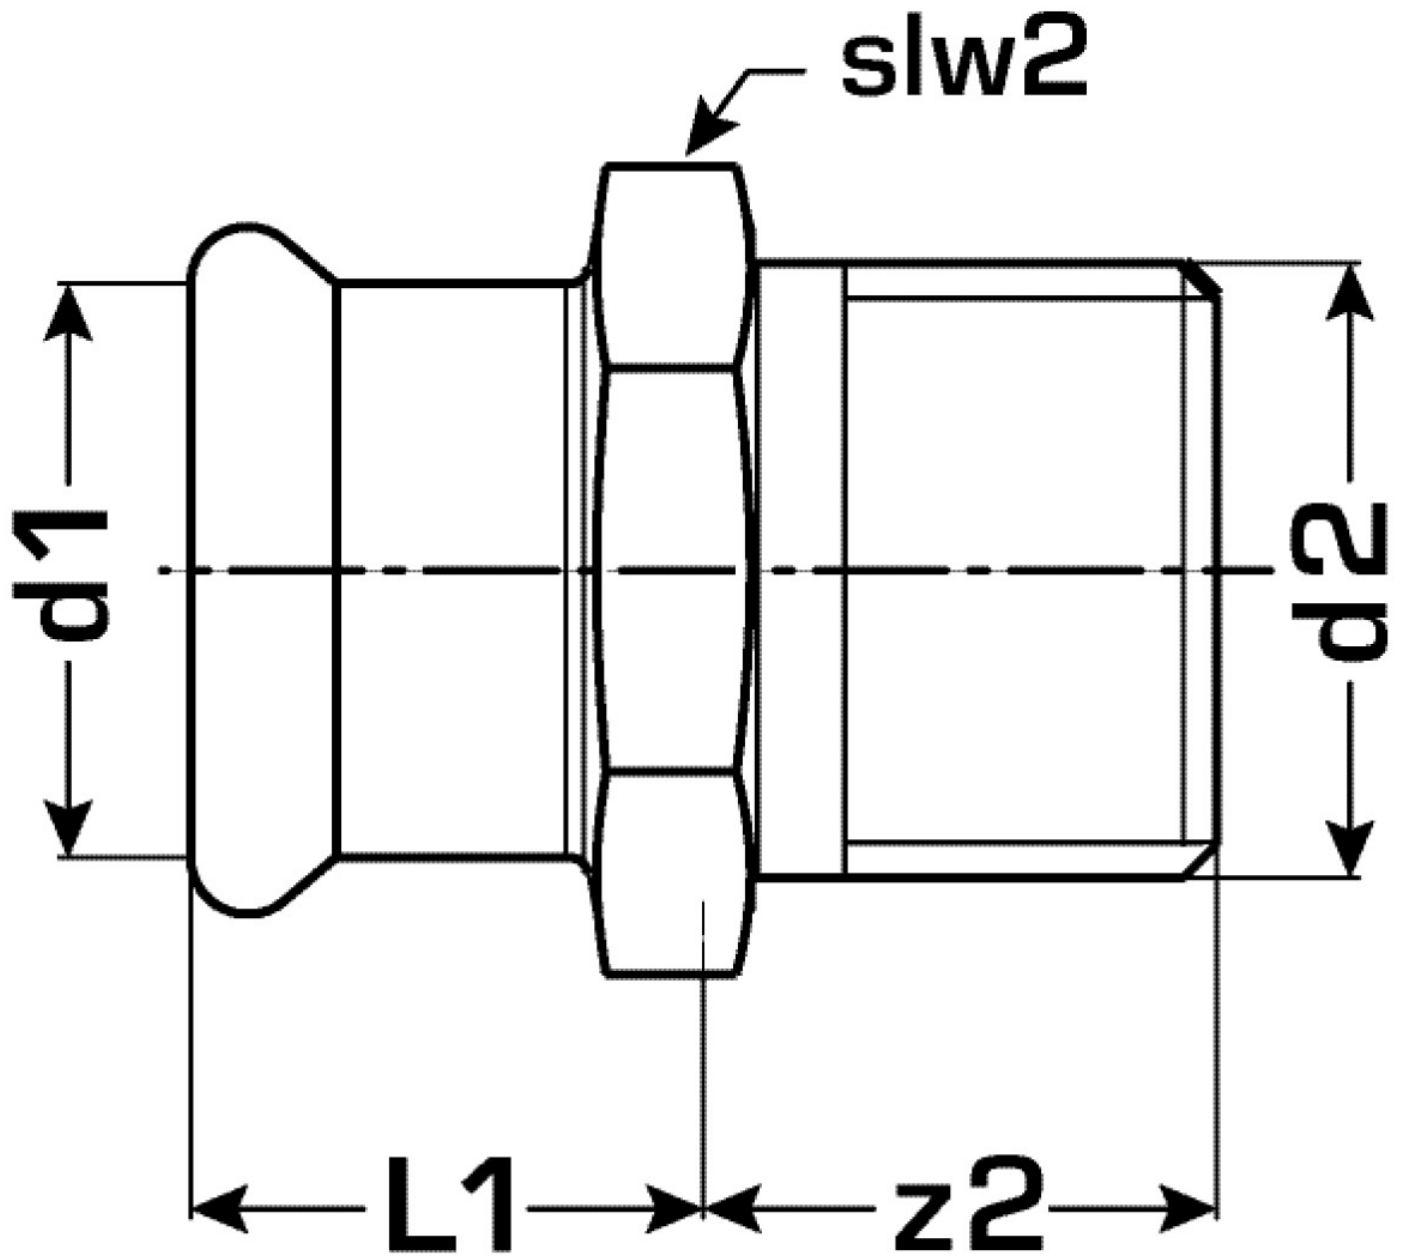

COPPER FIX

COF450 COPPERFIX copper press-adapter male
22x3/4"

52702D04

Areas of application

Press-adapter with male thread conforming to EN 10226-1 made of red brass, incl. EPDM sealing elements, "leak before pressed"

Press contour: M

Approvals:

Specifications

Article information

port 1	Pressmuffe
port 2	Außengewinde konisch BSPT-R (ISO 7-1 / EN 10226-1)
execution	1-part
design	gerade
press contour	M

Product information

VPE1	10,00 SA1
VPE2	100,00 KT1
weight	0,076 KGM
text	COPPERFIX copper press-adapter male
INTRNR	74122000
main material group	COPPERFIX
material group	KUPFER pressfittings
code	COF450

Art. No	label	d2	d1 mm	L1 mm	L2 mm	z2 mm	slw2 mm
52702D04	22x3/4"	3/4 Zoll (20)	22	21	19	10	30