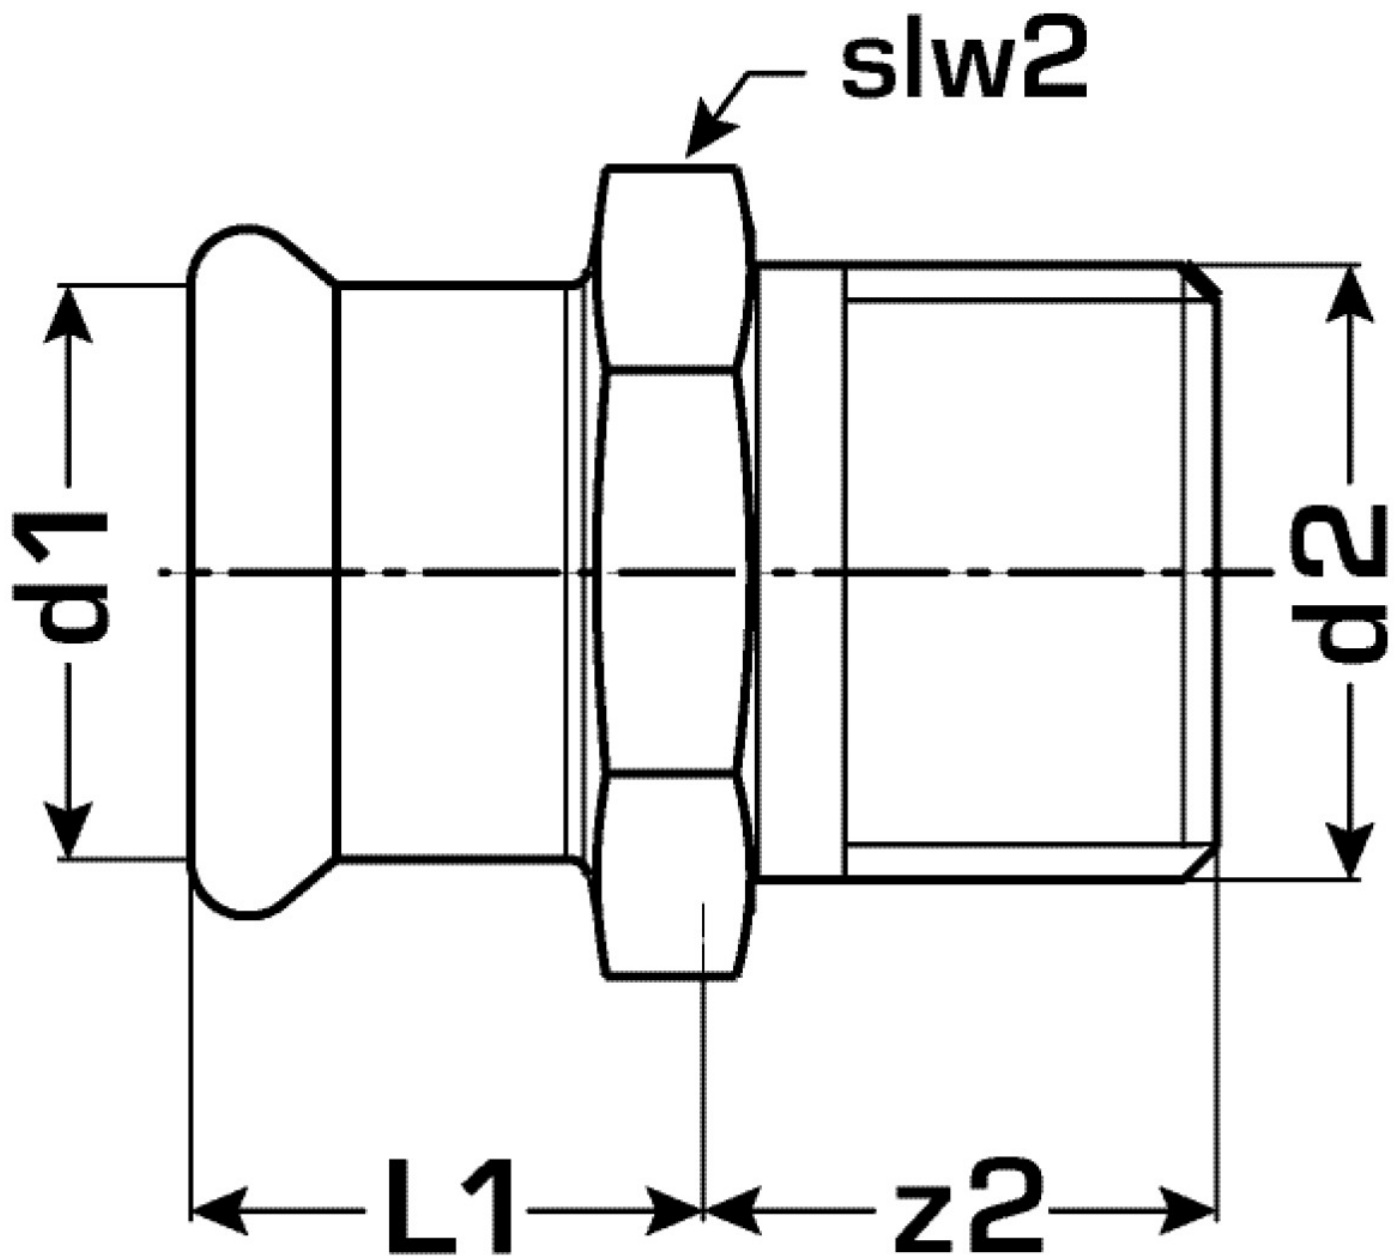

COPPER FIX

COF450 COPPERFIX copper press-adapter male
28x3/4"

52702E04

Areas of application

Press-adapter with male thread conforming to EN 10226-1 made of red brass, incl. EPDM sealing elements, "leak before pressed"

Press contour: M

Approvals:

Specifications

Article information

port 1	Pressmuffe
port 2	Außengewinde konisch BSPT-R (ISO 7-1 / EN 10226-1)
execution	1-part
design	gerade
press contour	M

Product information

VPE1	5,00 SA1
VPE2	75,00 KT1
weight	0,098 KGM
text	COPPERFIX copper press-adapter male
INTRNR	74122000
main material group	COPPERFIX
material group	KUPFER pressfittings
code	COF450

Art. No	label	d2	d1 mm	L1 mm	L2 mm	z2 mm	slw2 mm
52702E04	28x3/4"	3/4 Zoll (20)	28	23	21	11	36