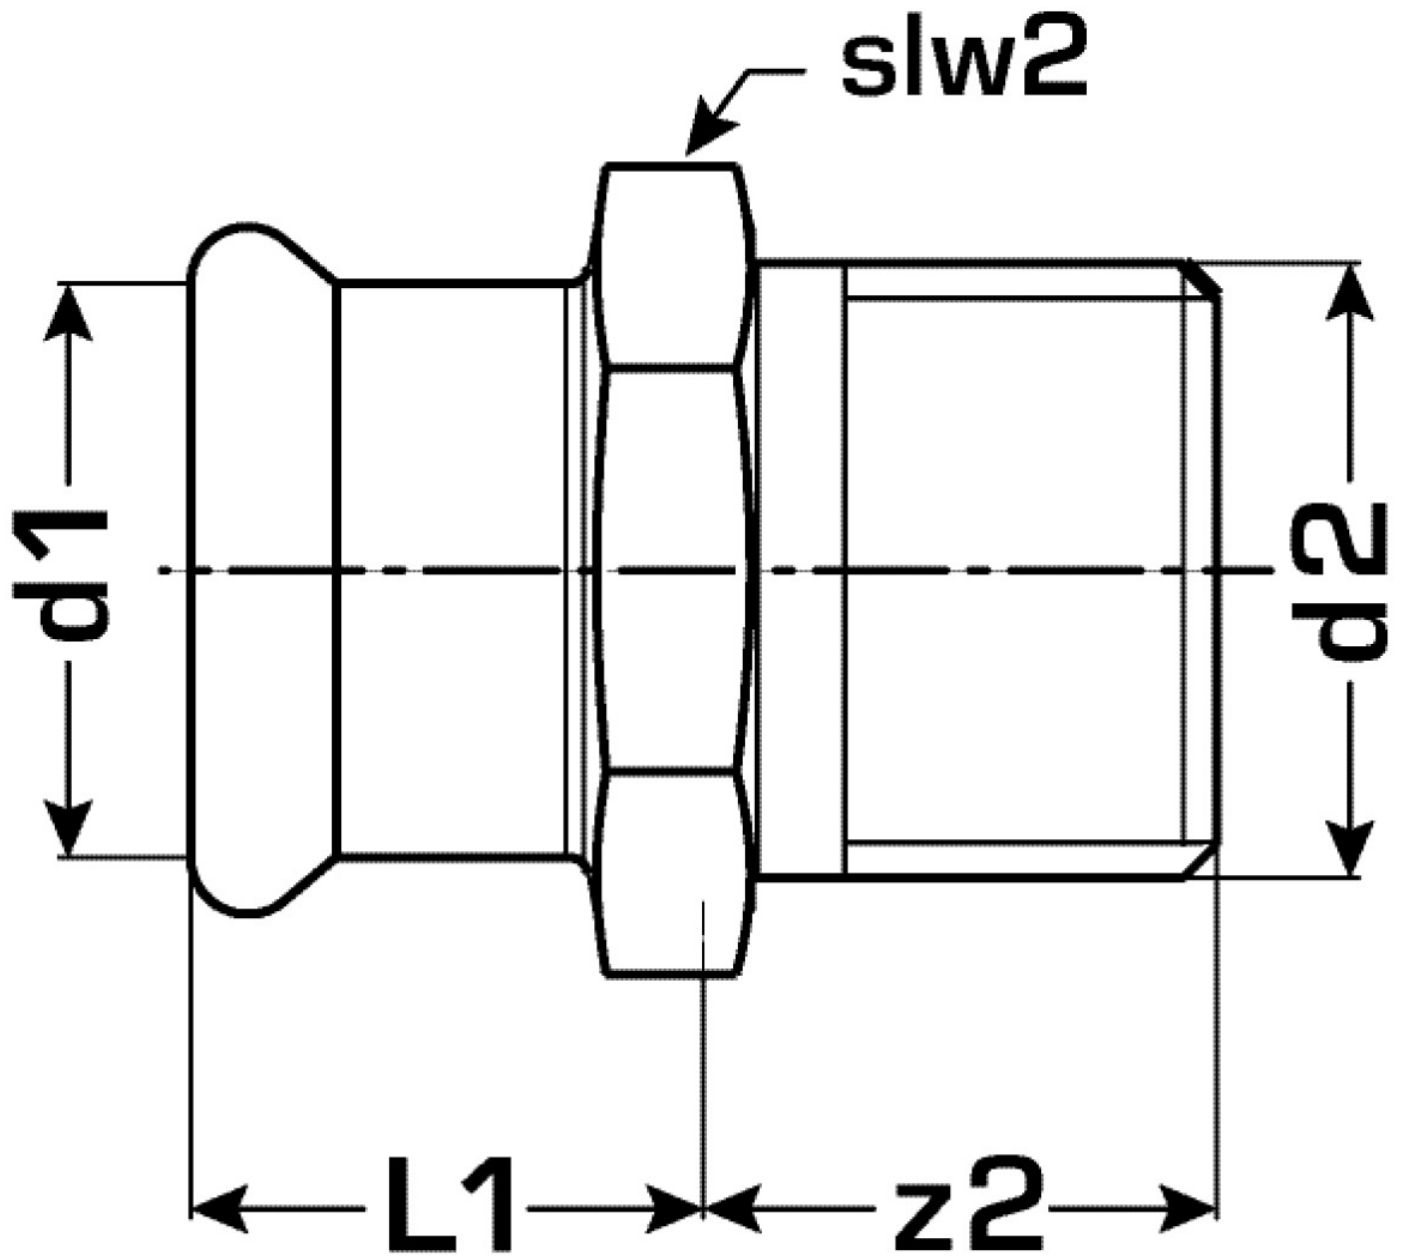

## Areas of application

Press-adapter with male thread conforming to EN 10226-1 made of red brass, incl. EPDM sealing elements, "leak before pressed"

Press contour: M

Art. No	label	d2	d1 mm	L1 mm	L2 mm	z2 mm	slw2 mm
52702F06	35x5/4"	1 1/4"	35	26	28	15	41