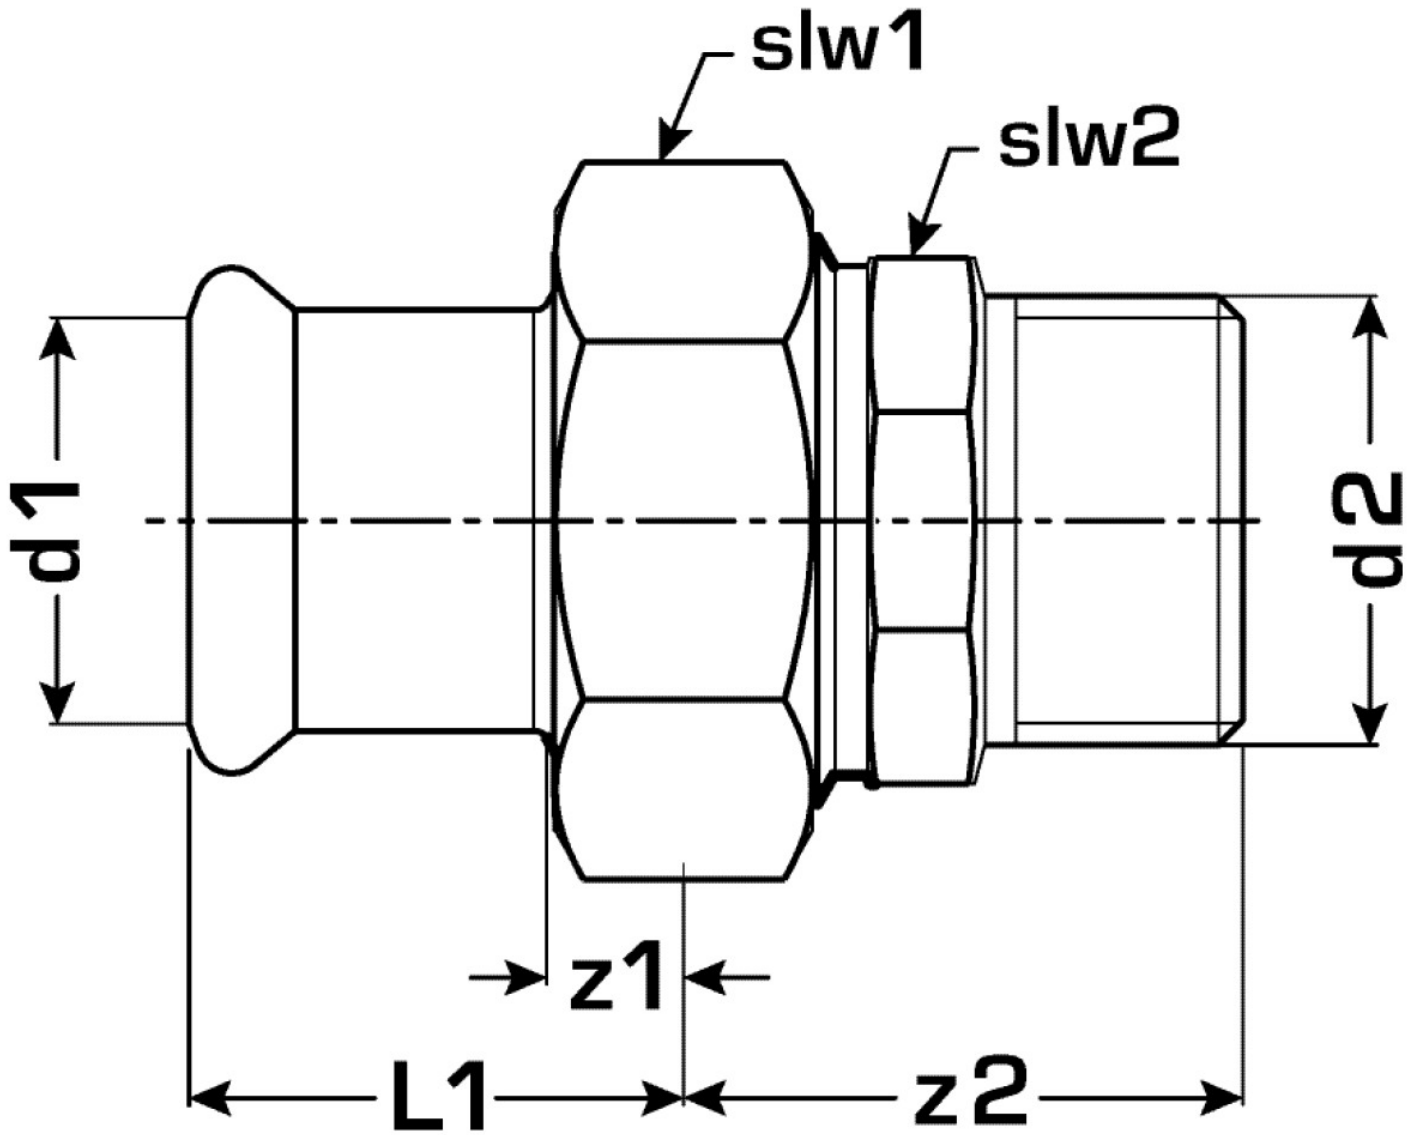

## Areas of application

Press-union with male thread conforming to EN 10226-1 made of red brass, incl. EPDM sealing components, "leak before pressed"

Press contour: M

Art. No	label	d2	d1 mm	L1 mm	L2 mm	z1 mm	z2 mm	slw1 mm	slw2 mm
52741B02	15x1/2"	1/2" (15)	15	30	32	10	24	30	25