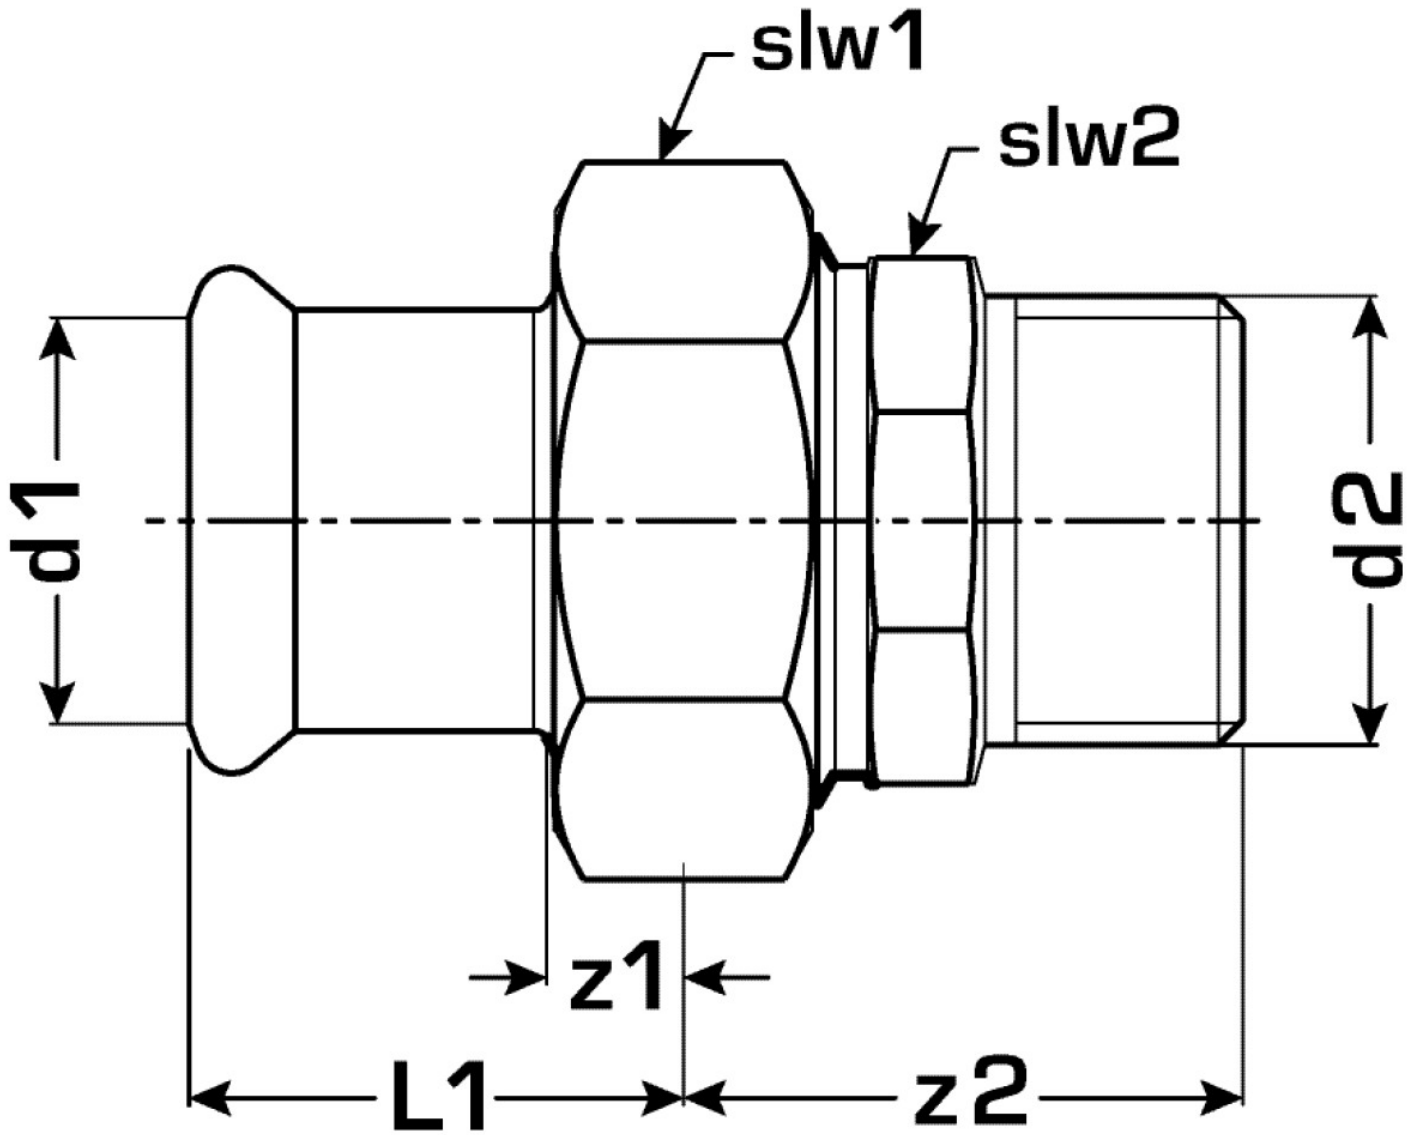

# COPPER FIX

COF451 COPPERFIX copper press-fit union  
male 15x3/4"

52741B04

## Areas of application

Press-union with male thread conforming to EN 10226-1 made of red brass, incl. EPDM sealing components, "leak before pressed"

Press contour: M

Art. No	label	d2	d1 mm	L1 mm	L2 mm	z1 mm	z2 mm	slw1 mm	slw2 mm
52741B04	15x3/4"	3/4 Zoll (20)	15	25	33	5	23	30	25