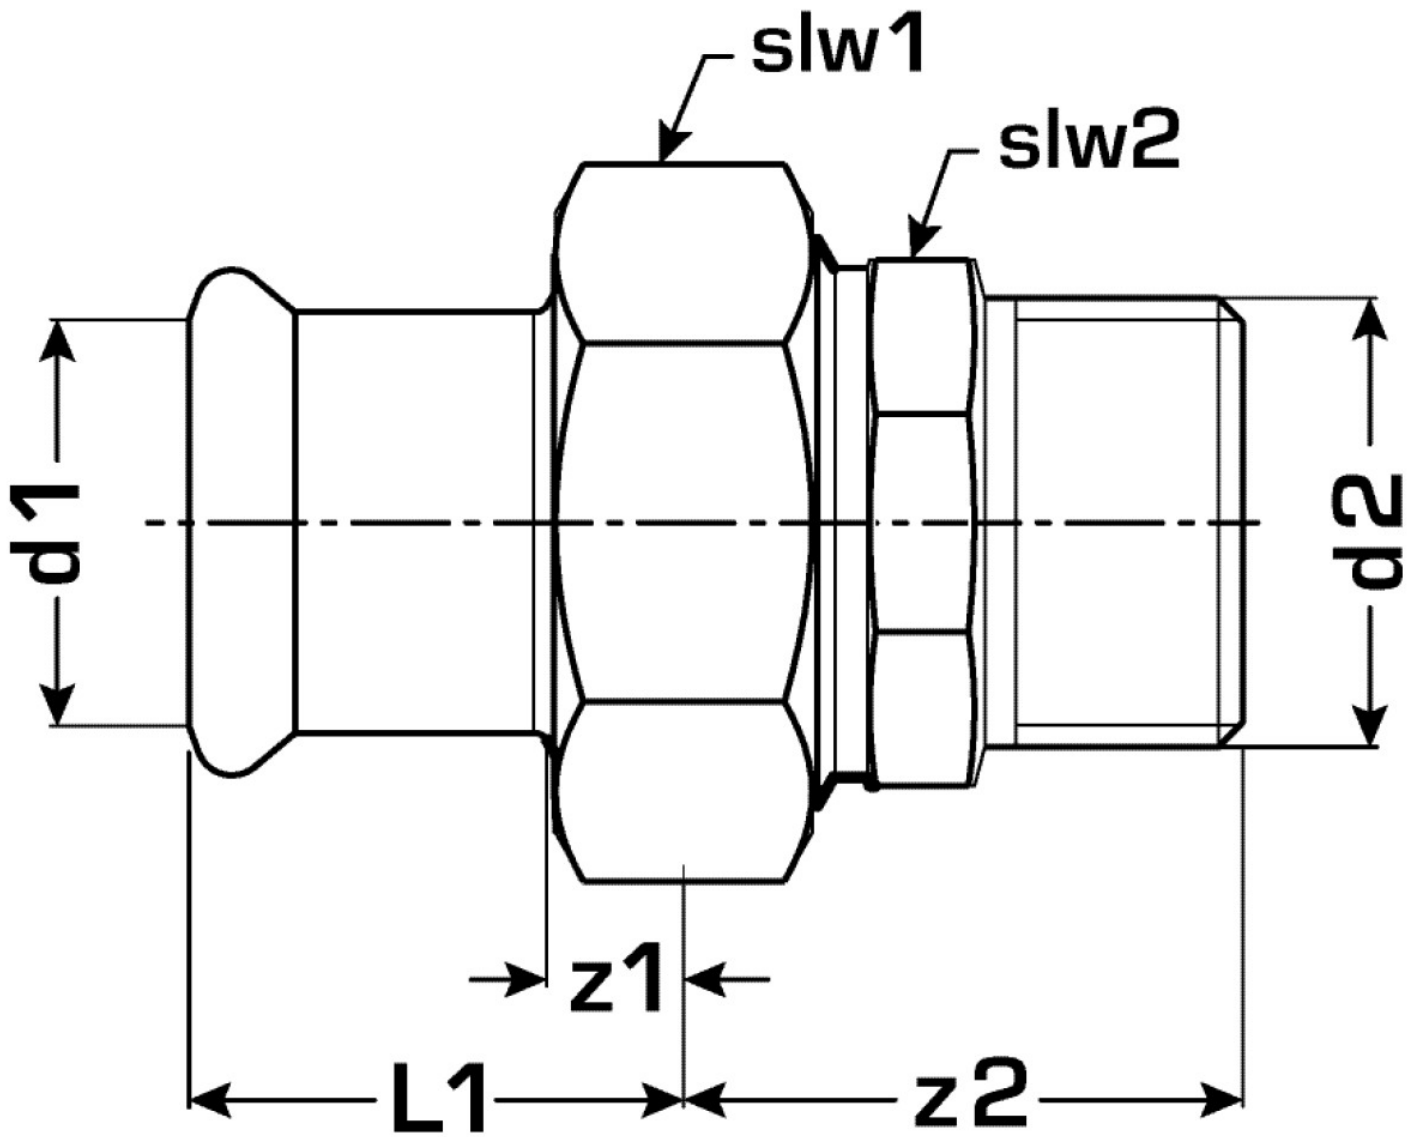

COPPER FIX

COF451 COPPERFIX copper press-fit union
male 18x3/4"

52741C04

Areas of application

Press-union with male thread conforming to EN 10226-1 made of red brass, incl. EPDM sealing components, "leak before pressed"

Press contour: M

Approvals:

Specifications

Article information

port 1	Pressmuffe
port 2	Außengewinde konisch BSPT-R (ISO 7-1 / EN 10226-1)
execution	1-part
design	gerade
press contour	M

Product information

VPE1	5,00 SA1
VPE2	50,00 KT1
weight	0,151 KGM
text	COPPERFIX copper press-fit union male
INTRNR	74122000
main material group	COPPERFIX
material group	KUPFER pressfittings
code	COF451

Art. No	label	d2	d1 mm	L1 mm	L2 mm	z1 mm	z2 mm	slw1 mm	slw2 mm
52741C04	18x3/4"	3/4 Zoll (20)	18	28	33	8	24	30	25