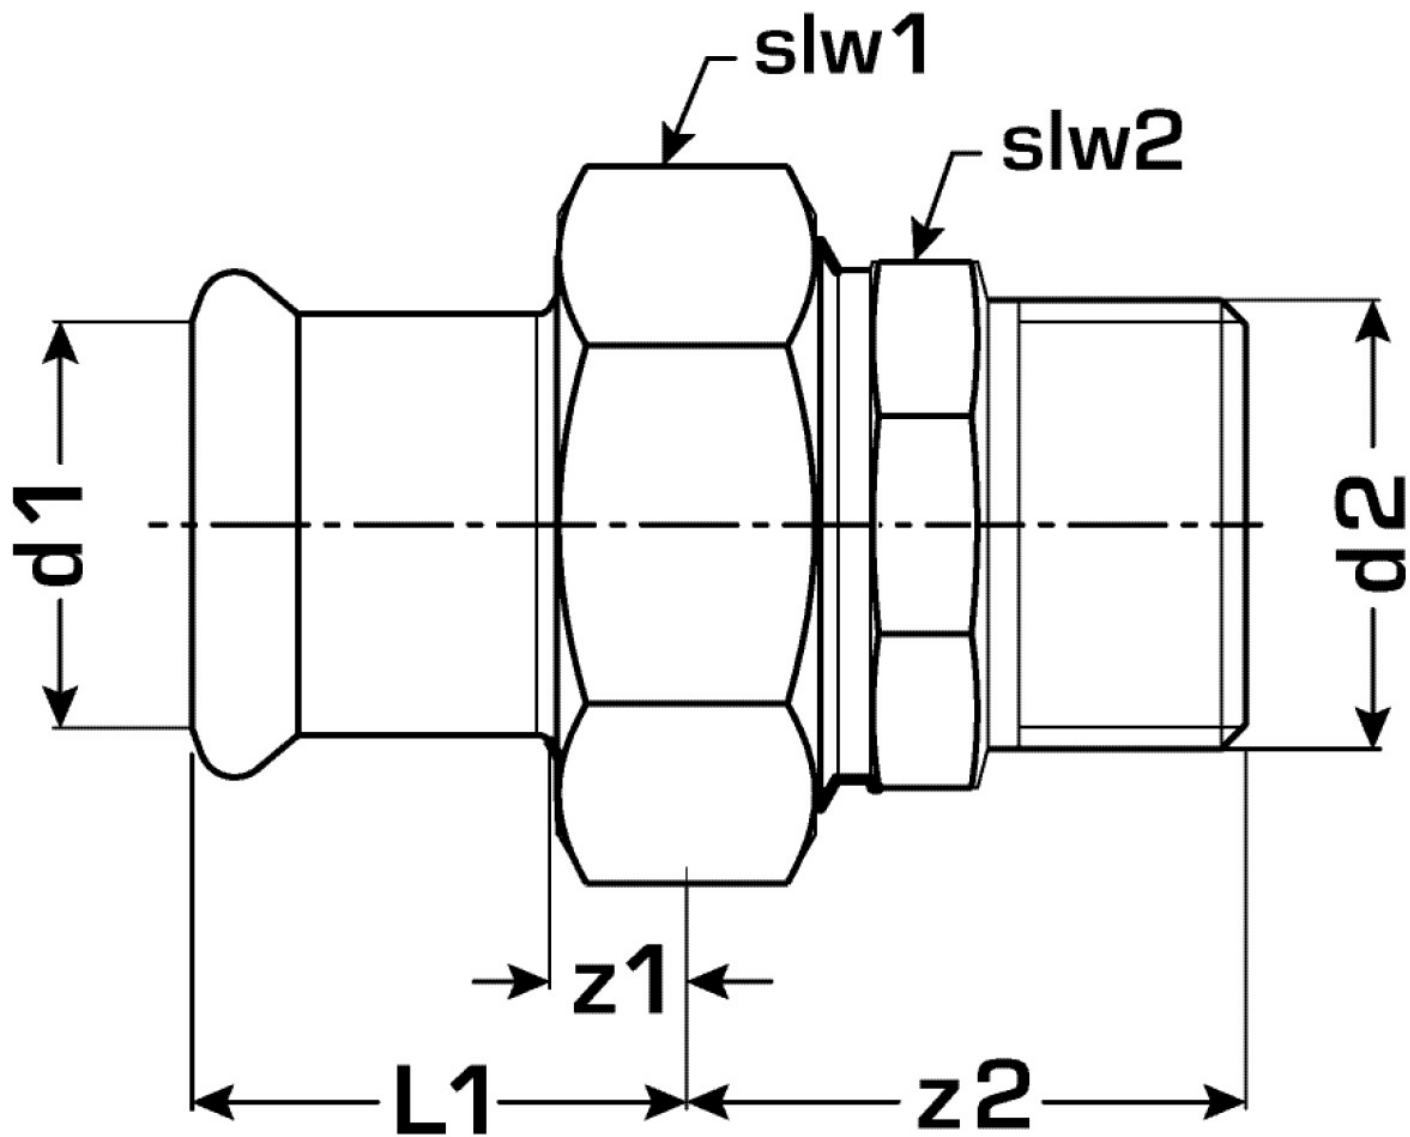

COPPER FIX

COF451 COPPERFIX copper press-fit union
male 22x3/4"

52741D04

Areas of application

Press-union with male thread conforming to EN 10226-1 made of red brass, incl. EPDM sealing components, "leak before pressed"

port 1	Pressmuffe
port 2	Außengewinde konisch BSPT-R (ISO 7-1 / EN 10226-1)
execution	1-part
design	gerade
press contour	M

Product information

VPE1	5,00 SA1
VPE2	50,00 KT1
weight	0,210 KGM
text	COPPERFIX copper press-fit union male
INTRNR	74122000
main material group	COPPERFIX
material group	KUPFER pressfittings
code	COF451

Art. No	label	d2	d1 mm	L1 mm	L2 mm	z1 mm	z2 mm	slw1 mm	slw2 mm
52741D04	22x3/4"	3/4 Zoll (20)	22	36	38	15	28	36	32