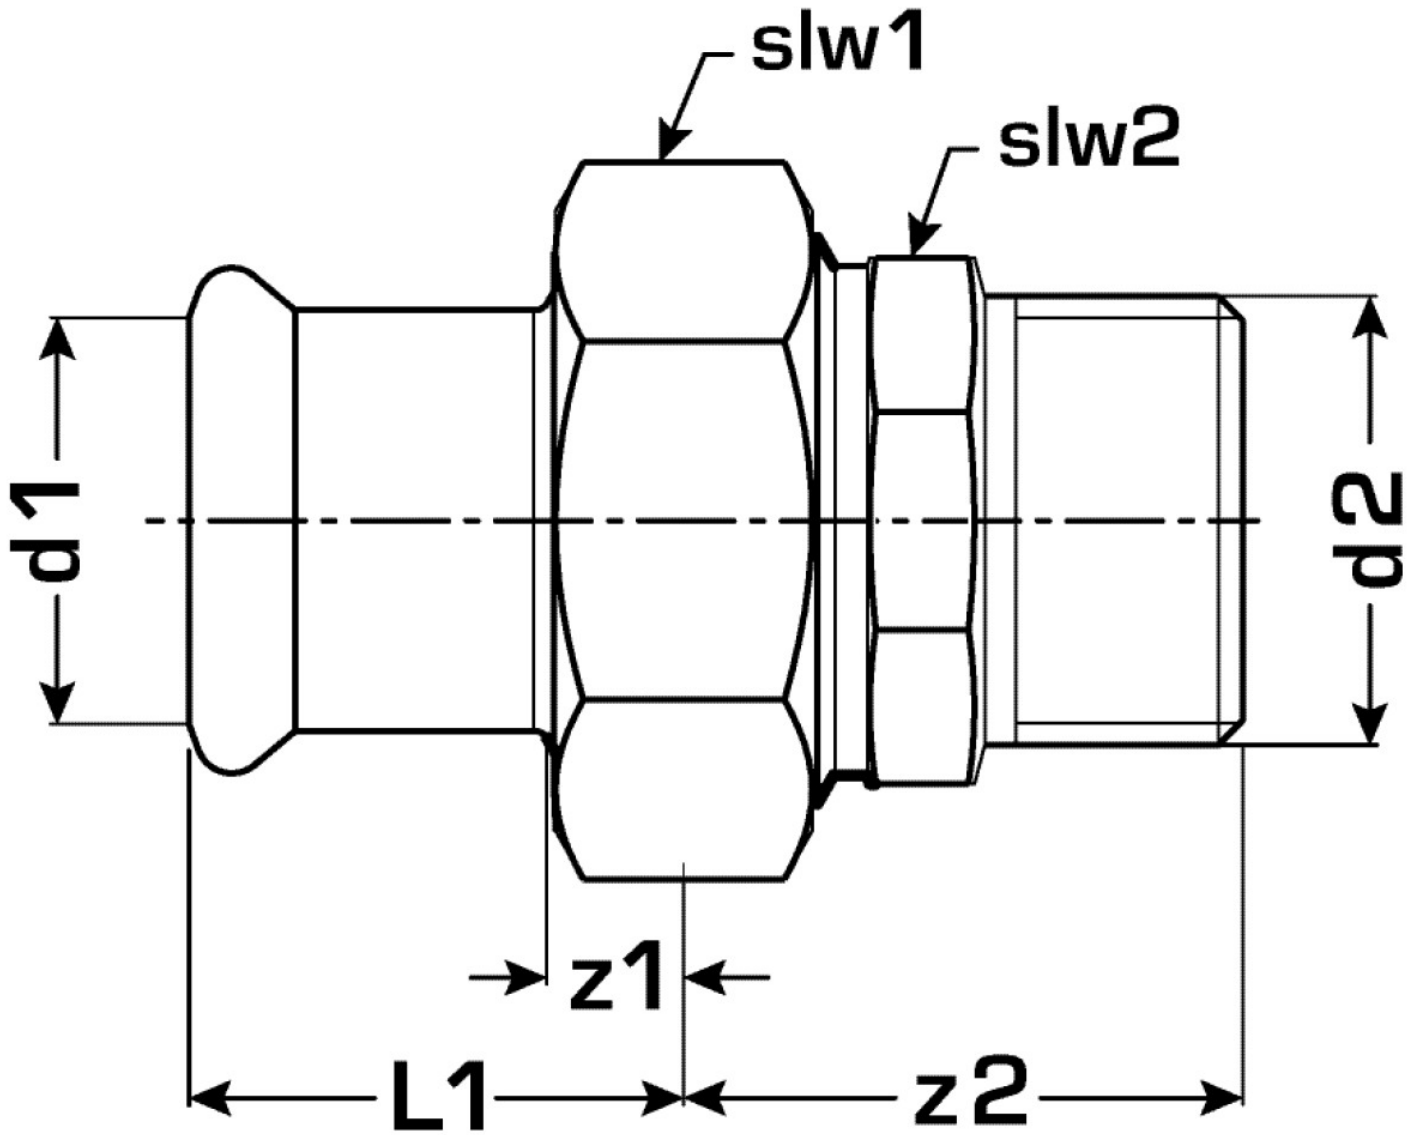

COPPER FIX

COF451 COPPERFIX copper press-fit union
male 28x1"

52741E05

Areas of application

Press-union with male thread conforming to EN 10226-1 made of red brass, incl. EPDM sealing components, "leak before pressed"

Press contour: M

Approvals:

Specifications

Article information

port 1	Pressmuffe
port 2	Außengewinde konisch BSPT-R (ISO 7-1 / EN 10226-1)
execution	1-part
design	gerade
press contour	M

Product information

VPE1	5,00 SA1
VPE2	25,00 KT1
weight	0,314 KGM
text	COPPERFIX copper press-fit union male
INTRNR	74122000
main material group	COPPERFIX
material group	KUPFER pressfittings
code	COF451

Art. No	label	d2	d1 mm	L1 mm	L2 mm	z1 mm	z2 mm	slw1 mm	slw2 mm
52741E05	28x1"	1"	28	36	39	13	30	46	40