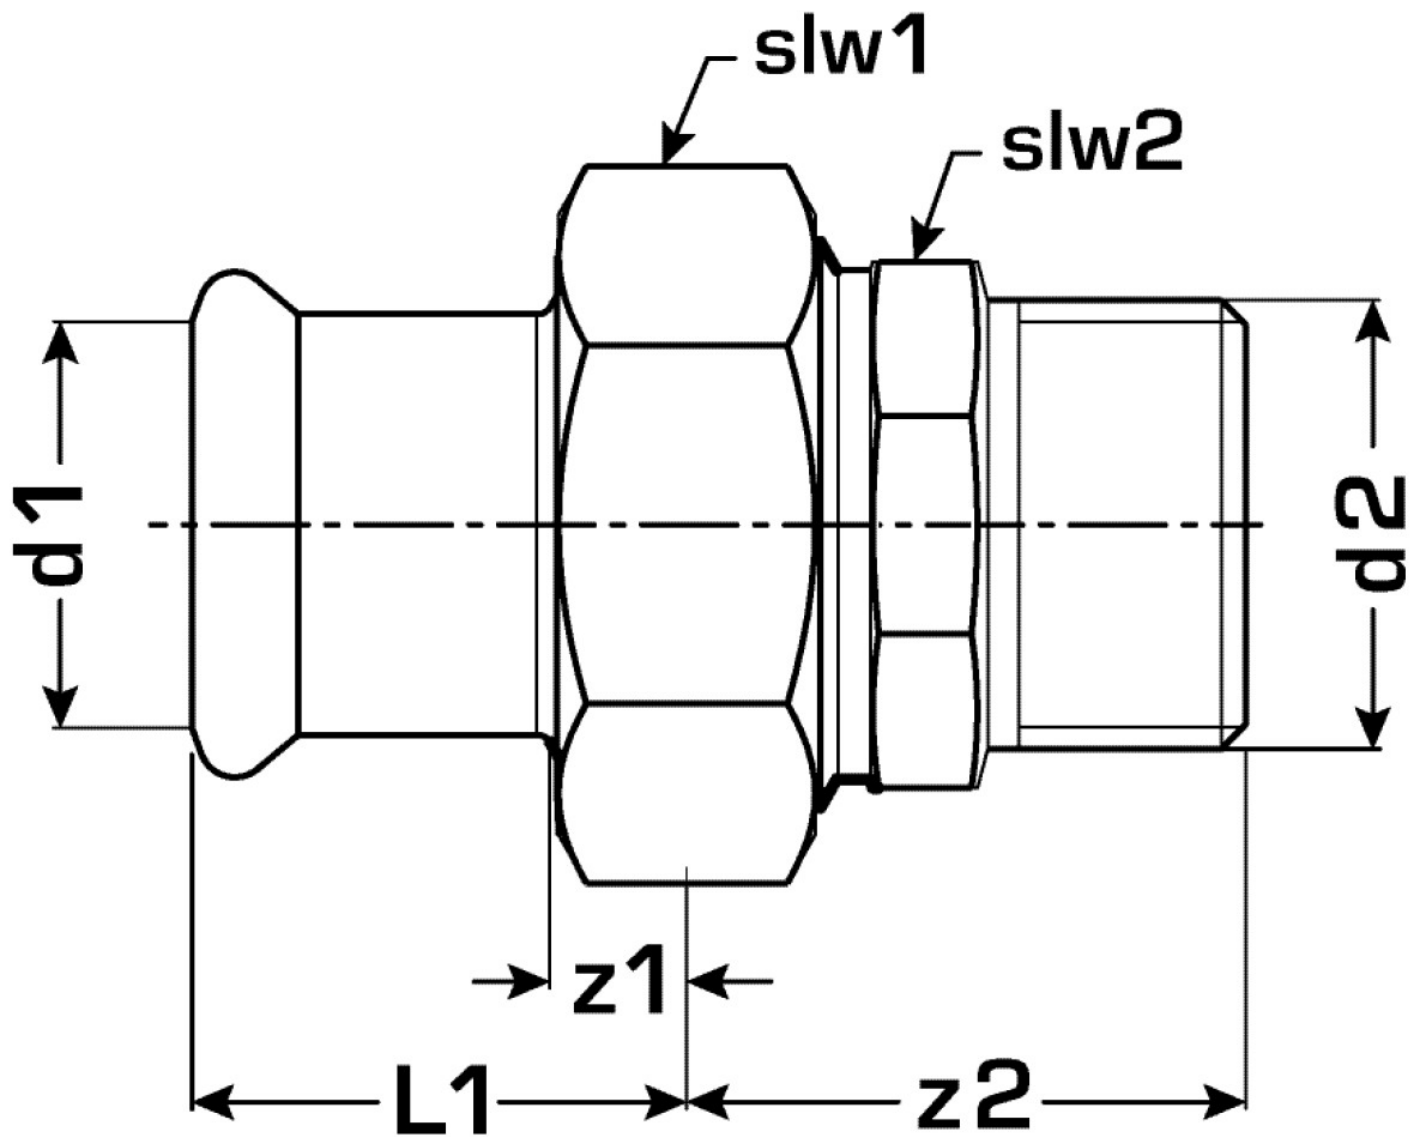

COPPER FIX

COF451 COPPERFIX copper press-fit union
male 28x3/4"

52741E04

Areas of application

Press-union with male thread conforming to EN 10226-1 made of red brass, incl. EPDM sealing components, "leak before pressed"

Press contour: M

Approvals:

Specifications

Article information

port 1	Pressmuffe
port 2	Außengewinde konisch BSPT-R (ISO 7-1 / EN 10226-1)
execution	1-part
design	gerade
press contour	M

Product information

VPE1	5,00 SA1
VPE2	40,00 KT1
weight	0,332 KGM
text	COPPERFIX copper press-fit union male
INTRNR	74122000
main material group	COPPERFIX
material group	KUPFER pressfittings
code	COF451

Art. No	label	d2	d1 mm	L1 mm	L2 mm	z1 mm	z2 mm	slw1 mm	slw2 mm
52741E04	28x3/4"	3/4 Zoll (20)	28	36	40	13	30	46	40