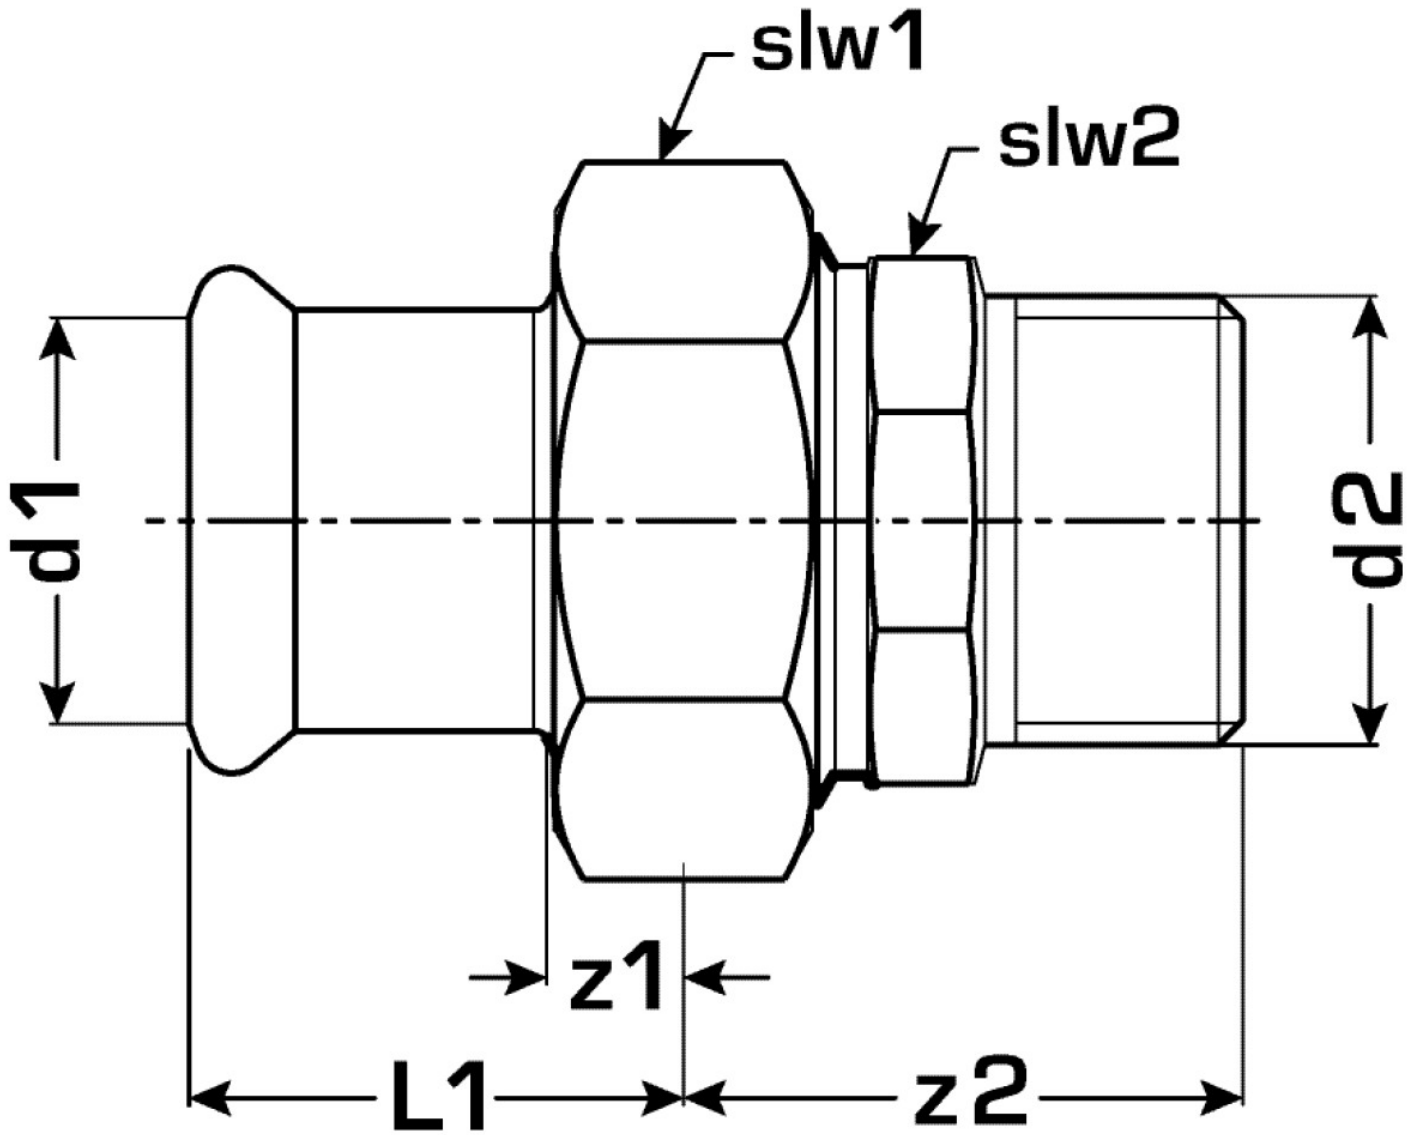

COPPER FIX

COF451 COPPERFIX copper press-fit union
male 35x5/4"

52741F06

Areas of application

Press-union with male thread conforming to EN 10226-1 made of red brass, incl. EPDM sealing components, "leak before pressed"

Press contour: M

Approvals:

Specifications

Article information

port 1	Pressmuffe
port 2	Außengewinde konisch BSPT-R (ISO 7-1 / EN 10226-1)
execution	1-part
design	gerade
press contour	M

Product information

VPE1	5,00 SA1
VPE2	25,00 KT1
weight	0,413 KGM
text	COPPERFIX copper press-fit union male
INTRNR	74122000
main material group	COPPERFIX
material group	KUPFER pressfittings
code	COF451

Art. No	label	d2	d1 mm	L1 mm	L2 mm	z1 mm	z2 mm	slw1 mm	slw2 mm
52741F06	35x5/4"	1 1/4"	35	36	43	10	24	52	46