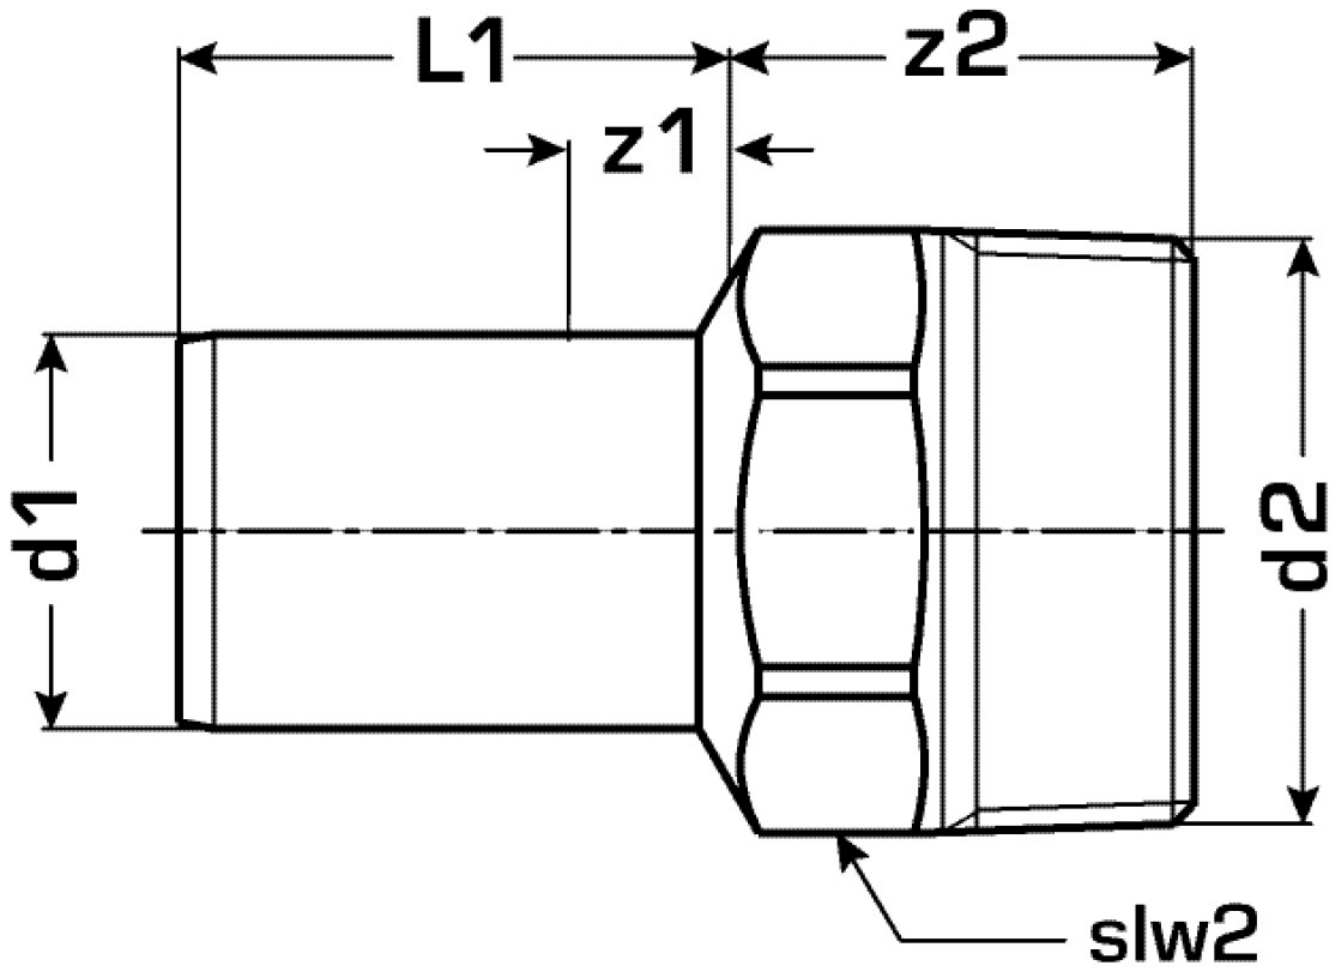

## Areas of application

Straight connector with male thread conforming to EN 10226-1 made of red brass with pipe dimension

## Article information

port 1	Zapfen/Rohrende
port 2	Außengewinde konisch BSPT-R (ISO 7-1 / EN 10226-1)
execution	1-part
design	gerade

Art. No	label	d2	d1 mm	L1 mm	L2 mm	z1 mm	z2 mm	slw2 mm
52704B02	15x1/2"	1/2" (15)	15	30	21	10	12	21