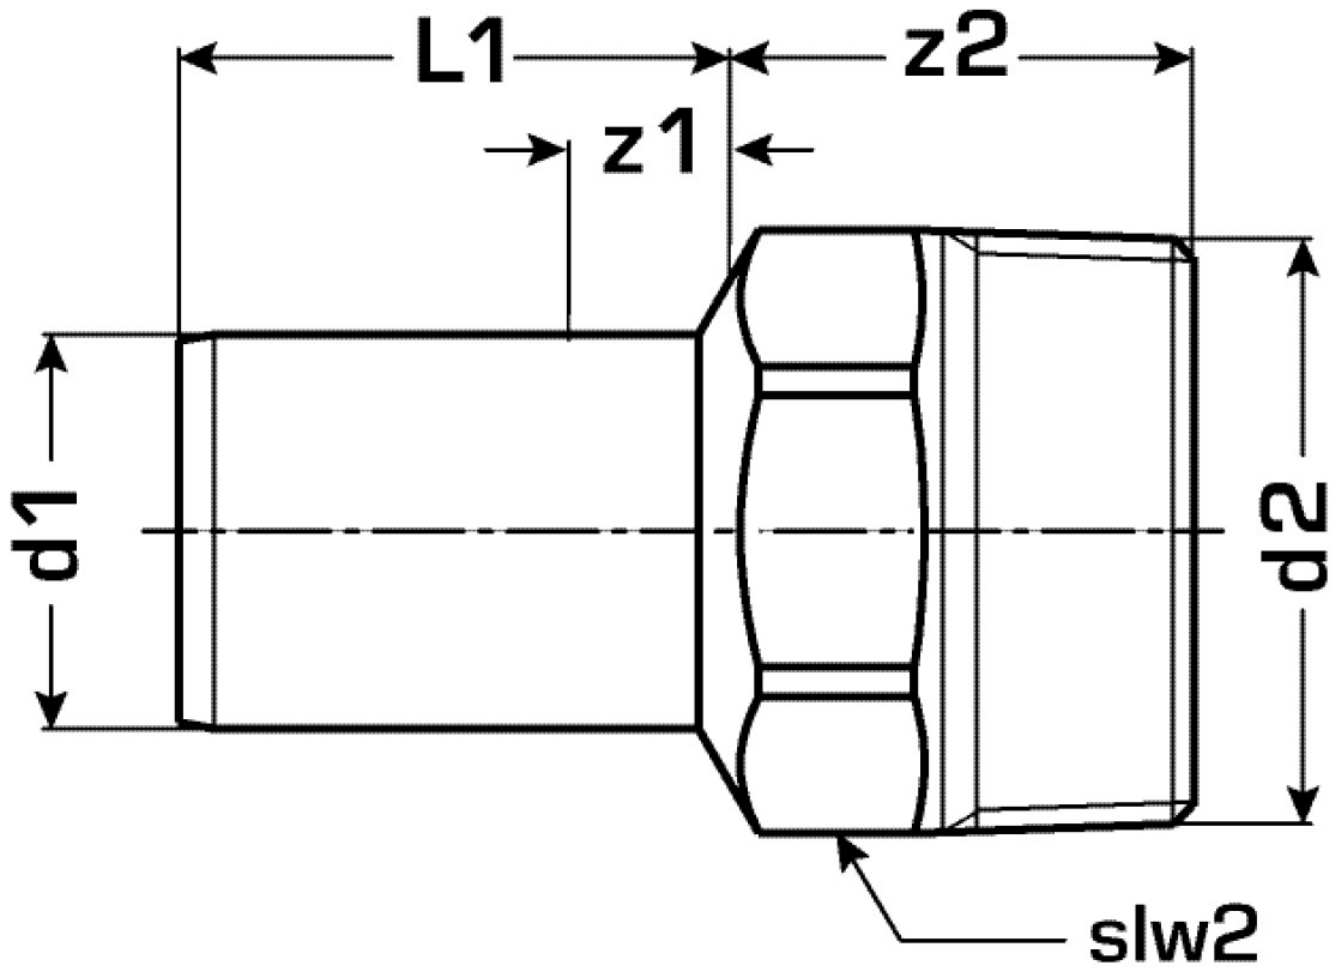

COPPER FIX

COF453 COPPERFIX copper press straight connector male 18x1/2"

52704C02

Areas of application

Straight connector with male thread conforming to EN 10226-1 made of red brass with pipe dimension

Approvals:

Specifications

Article information

port 1	Zapfen/Rohrende
port 2	Außengewinde konisch BSPT-R (ISO 7-1 / EN 10226-1)
execution	1-part
design	gerade

Product information

VPE1	5,00 SA1
VPE2	125,00 KT1
weight	0,047 KGM
text	COPPERFIX copper press straight connector male
INTRNR	74122000
main material group	COPPERFIX
material group	KUPFER pressfittings
code	COF453

Art. No	label	d2	d1 mm	L1 mm	L2 mm	z1 mm	z2 mm	slw2 mm
52704C02	18x1/2"	1/2" (15)	18	30	20	10	12	21