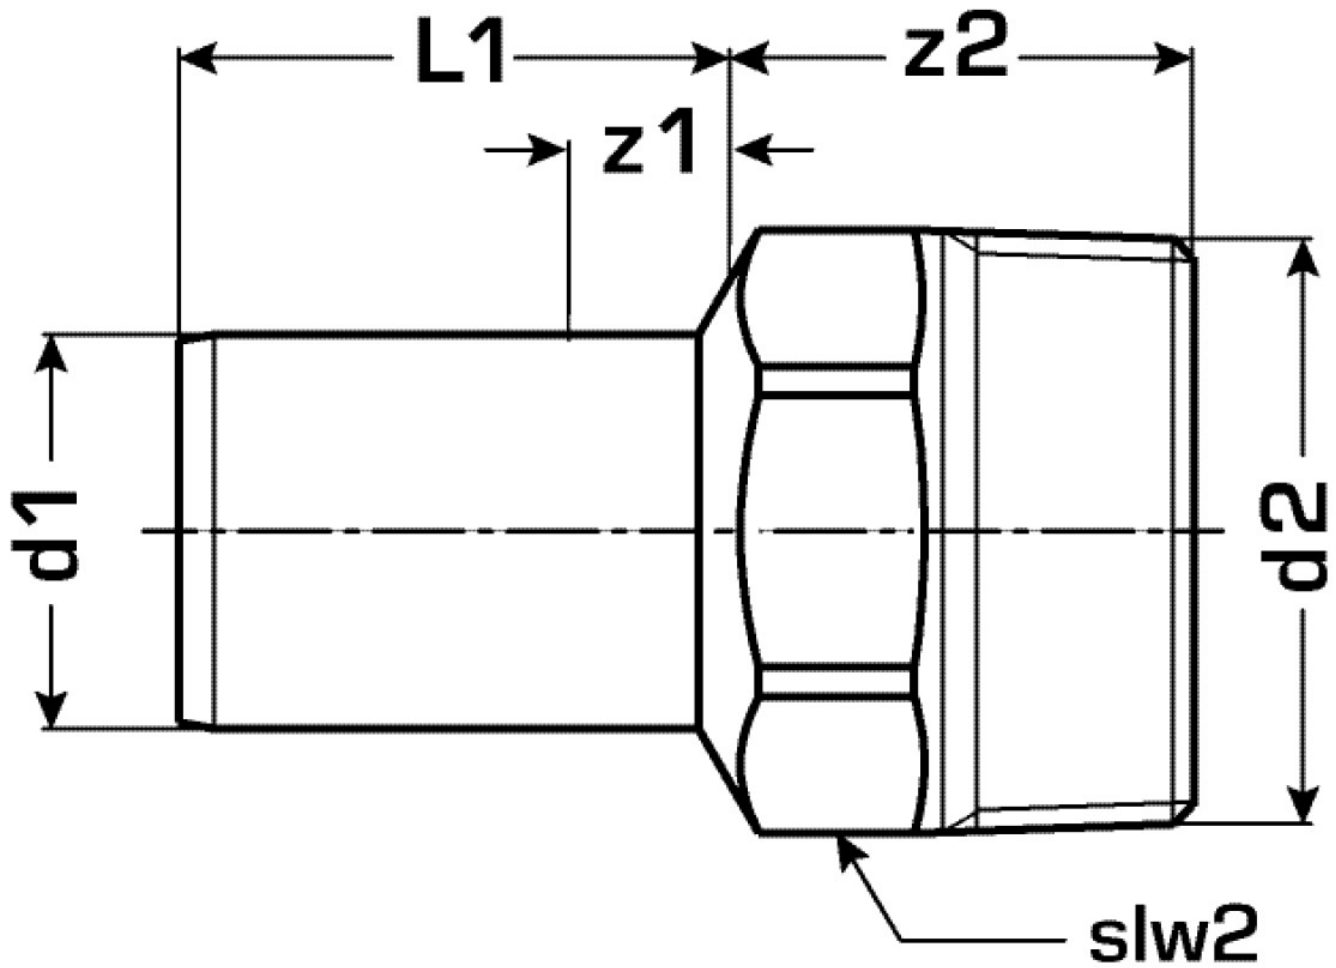

# COPPER FIX

COF453 COPPERFIX copper press straight connector male 22x1/2"

52704D02

Areas of application

Straight connector with male thread conforming to EN 10226-1 made of red brass with pipe dimension

Approvals:

## Article information

port 1	Zapfen/Rohrende
port 2	Außengewinde konisch BSPT-R (ISO 7-1 / EN 10226-1)
execution	1-part
design	gerade

## Product information

VPE1	5,00 SA1
VPE2	100,00 KT1
weight	0,068 KGM
text	COPPERFIX copper press straight connector male
INTRNR	74122000
main material group	COPPERFIX
material group	KUPFER pressfittings
code	COF453

Art. No	label	d2	d1 mm	L1 mm	L2 mm	z1 mm	z2 mm	slw2 mm
52704D02	22x1/2"	1/2" (15)	22	30	24	9	13	27