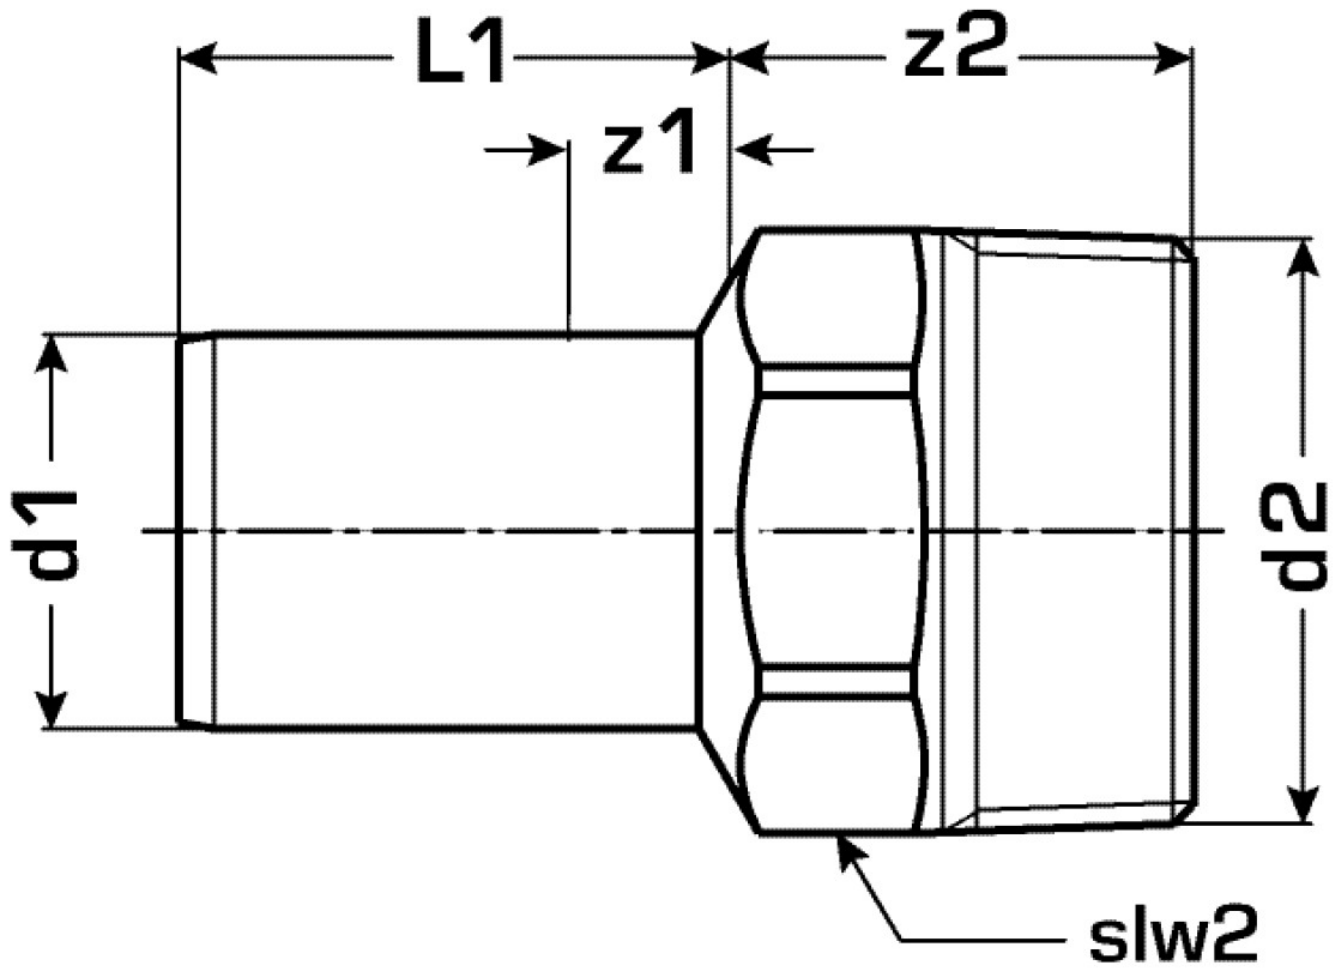

COPPER FIX

COF453 COPPERFIX copper press straight connector male 28x1"

52704E05

Areas of application

Straight connector with male thread conforming to EN 10226-1 made of red brass with pipe dimension

Approvals:

Specifications

Article information

port 1	Zapfen/Rohrende
port 2	Außengewinde konisch BSPT-R (ISO 7-1 / EN 10226-1)
execution	1-part
design	gerade

Product information

VPE1	5,00 SA1
VPE2	50,00 KT1
weight	0,124 KGM
text	COPPERFIX copper press straight connector male
INTRNR	74122000
main material group	COPPERFIX
material group	KUPFER pressfittings
code	COF453

Art. No	label	d2	d1 mm	L1 mm	L2 mm	z1 mm	z2 mm	slw2 mm
52704E05	28x1"	1"	28	32	26	9	15	34