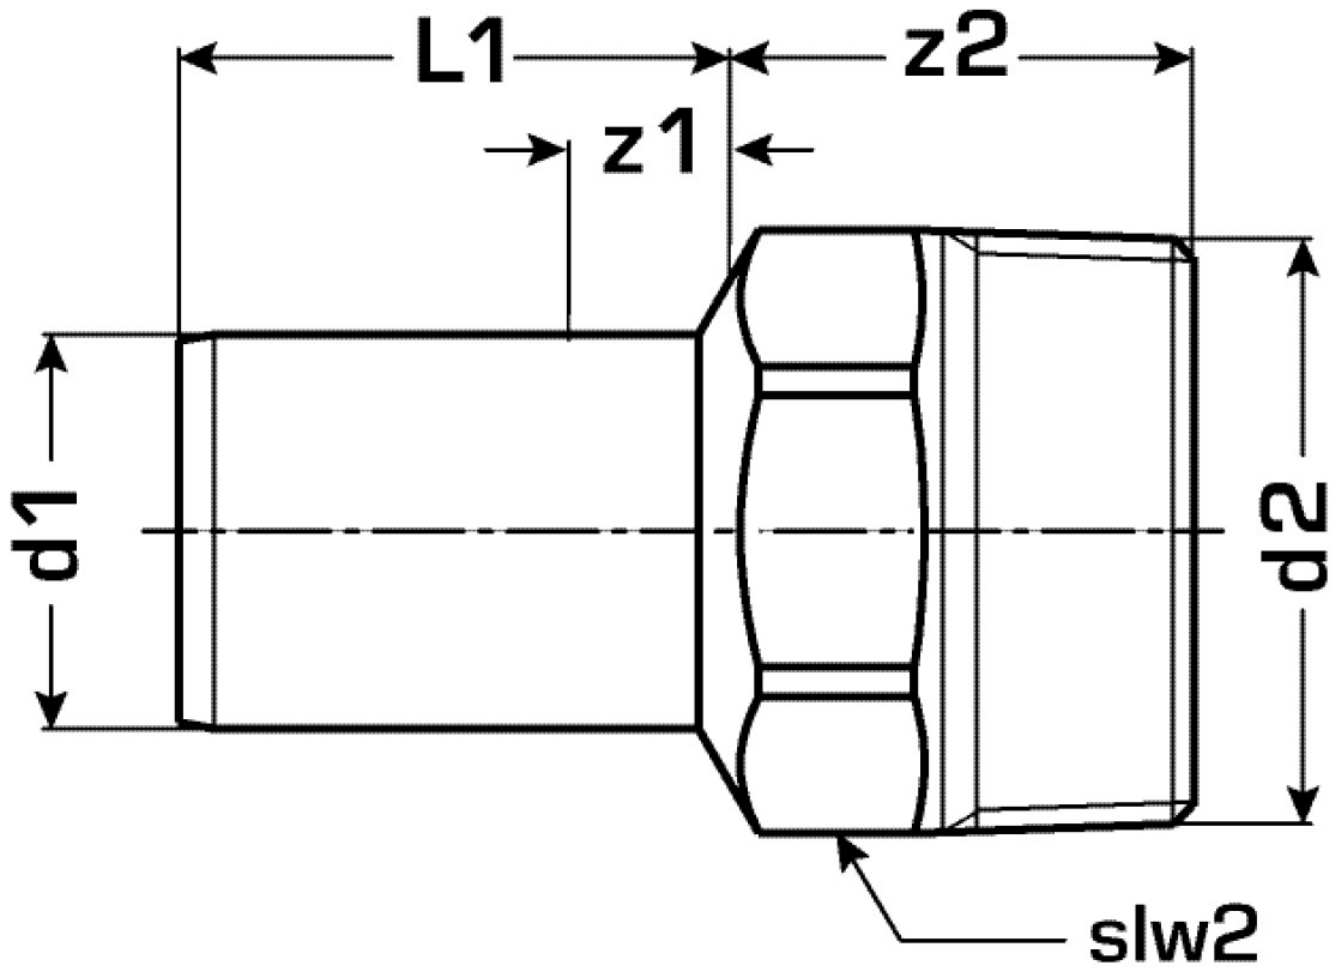

COPPER FIX

COF453 COPPERFIX copper press straight connector male 42x6/4"

52704G07

Areas of application

Straight connector with male thread conforming to EN 10226-1 made of red brass with pipe dimension

Approvals:

Specifications

Article information

port 1	Zapfen/Rohrende
port 2	Außengewinde konisch BSPT-R (ISO 7-1 / EN 10226-1)
execution	1-part
design	gerade

Product information

VPE1	1,00 SA1
VPE2	20,00 KT1
weight	0,272 KGM
text	COPPERFIX copper press straight connector male
INTRNR	74122000
main material group	COPPERFIX
material group	KUPFER pressfittings
code	COF453

Art. No	label	d2	d1 mm	L1 mm	L2 mm	z1 mm	z2 mm	slw2 mm
52704G07	42x6/4"	1 1/2"	42	51	29	21	16	49